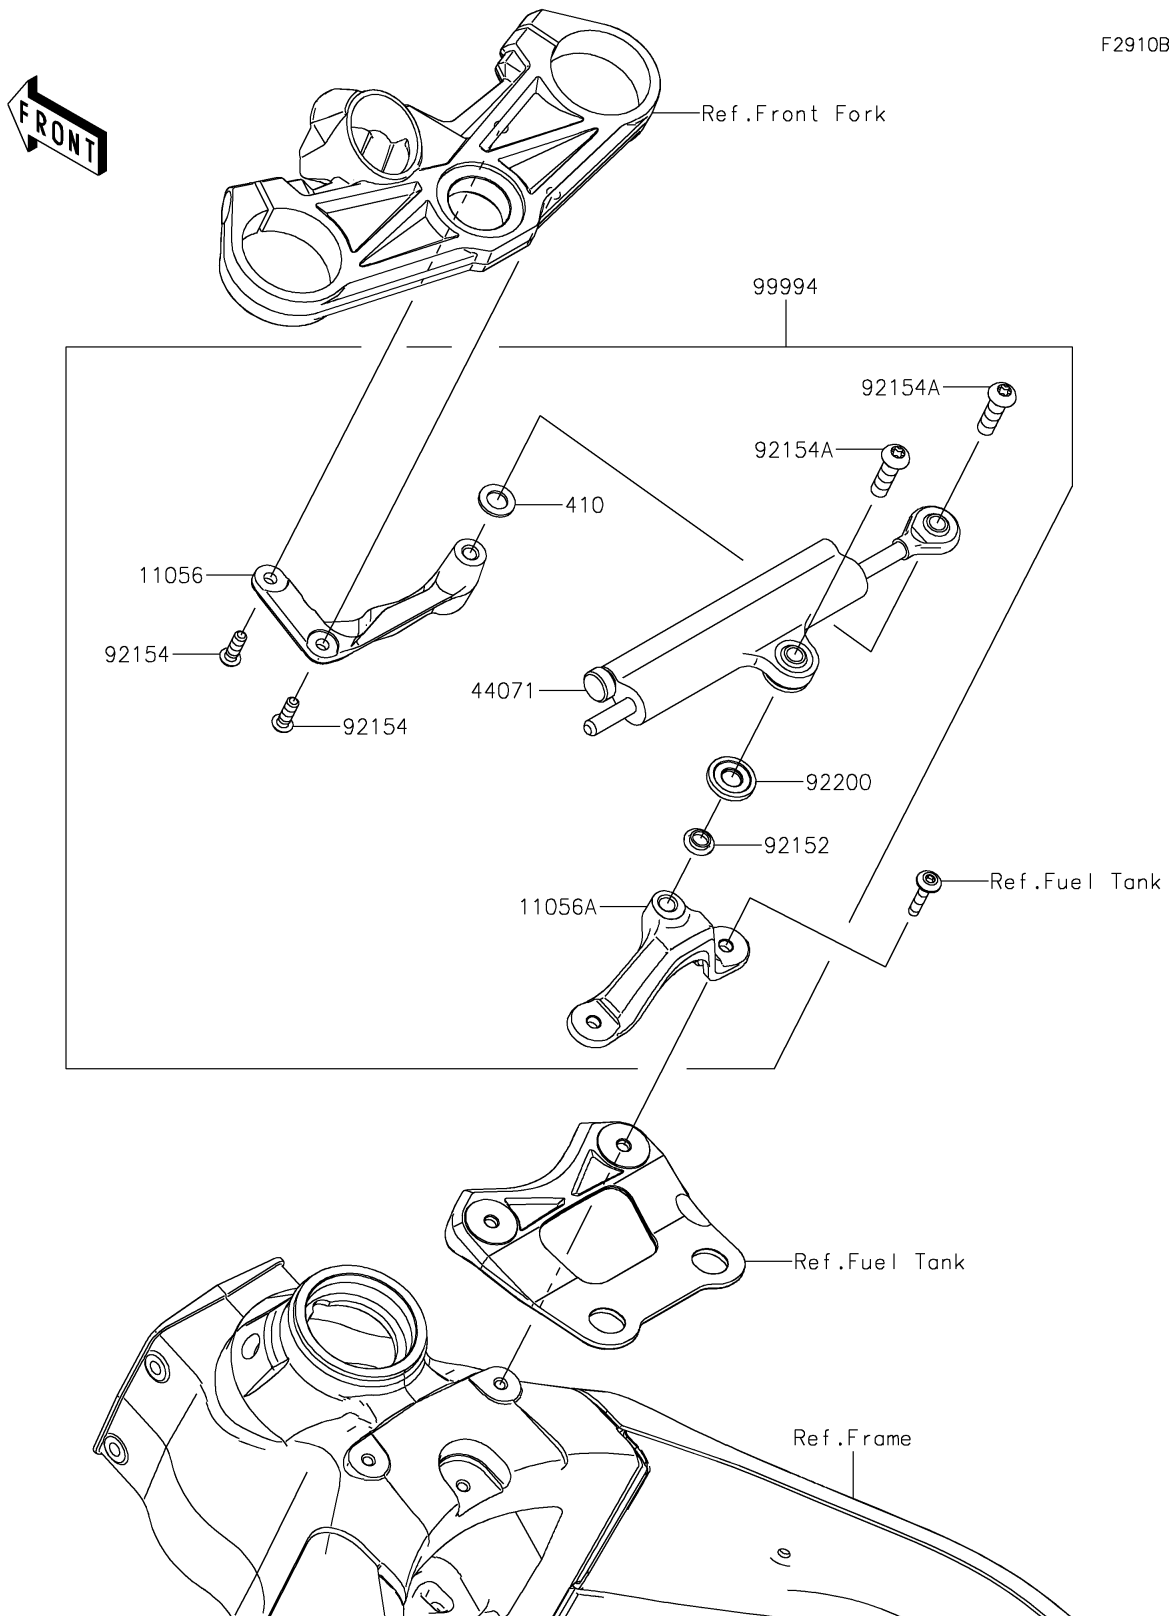

2024 Ninja ZX-6R ABS

PARTS DIAGRAM

Accessory

F2910B

2024 Ninja ZX-6R ABS

PARTS LIST

Accessory

ITEM NAME

PART NUMBER

QUANTITY
