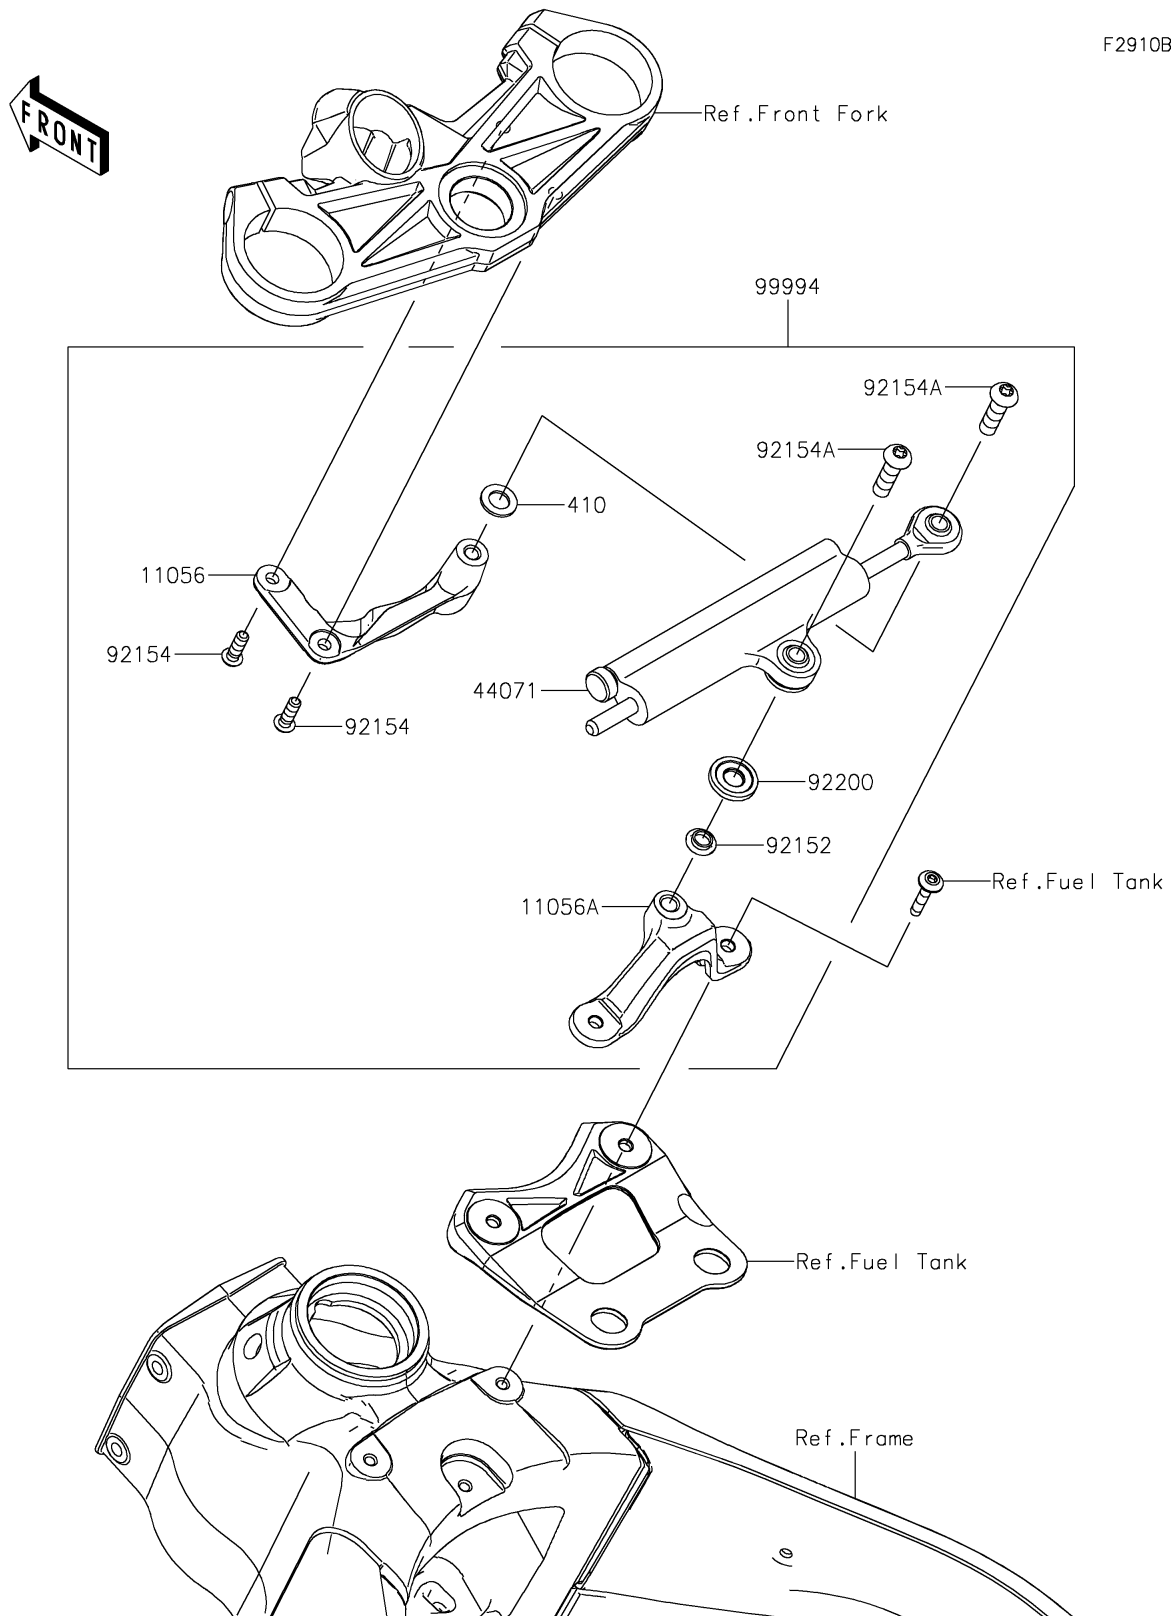

2024 NINJA® ZX™-6R 40th ANNIVERSARY EDITION ABS

PARTS DIAGRAM

Accessory

F2910B

2024 NINJA® ZX™-6R 40th ANNIVERSARY EDITION ABS

PARTS LIST

Accessory

ITEM NAME	PART NUMBER	QUANTITY
-----------	-------------	----------
