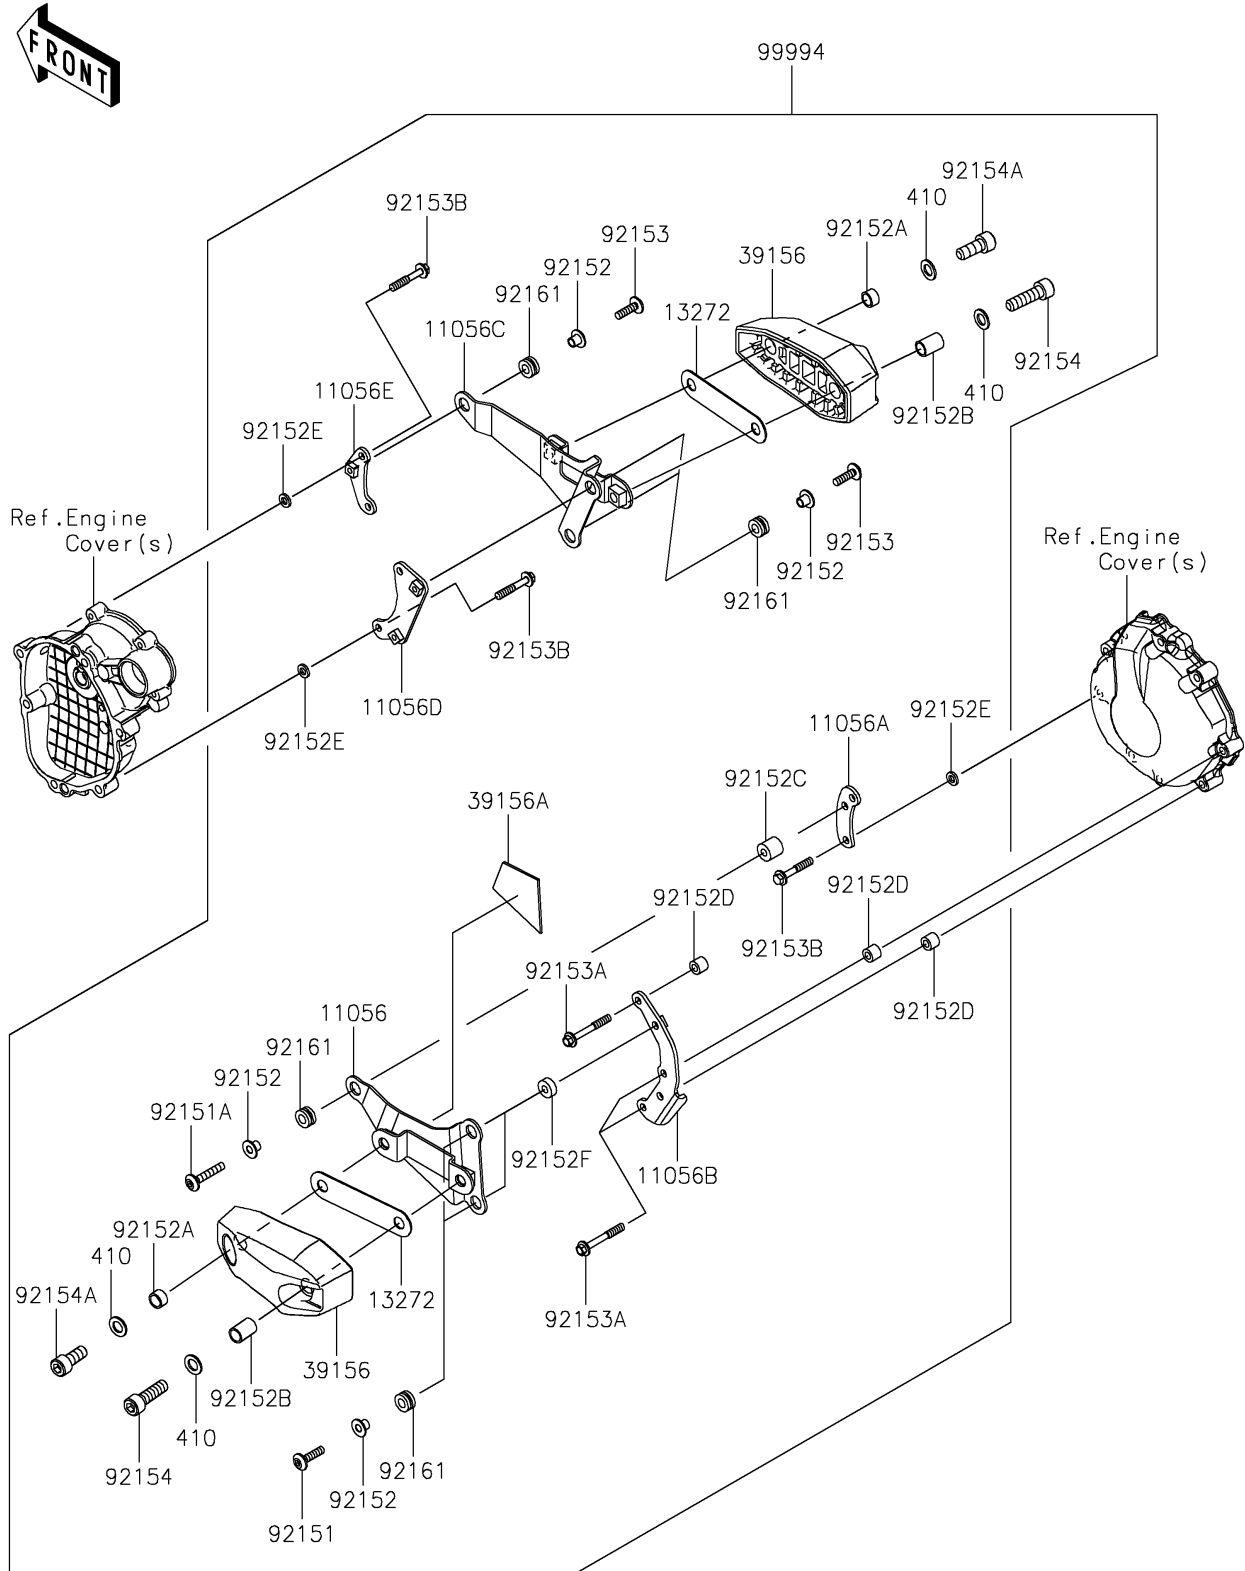

2024 NINJA® ZX™-6R 40th ANNIVERSARY EDITION ABS

PARTS DIAGRAM

Accessory

F2910A

2024 NINJA® ZX™-6R 40th ANNIVERSARY EDITION ABS

PARTS LIST

Accessory

ITEM NAME	PART NUMBER	QUANTITY
-----------	-------------	----------
