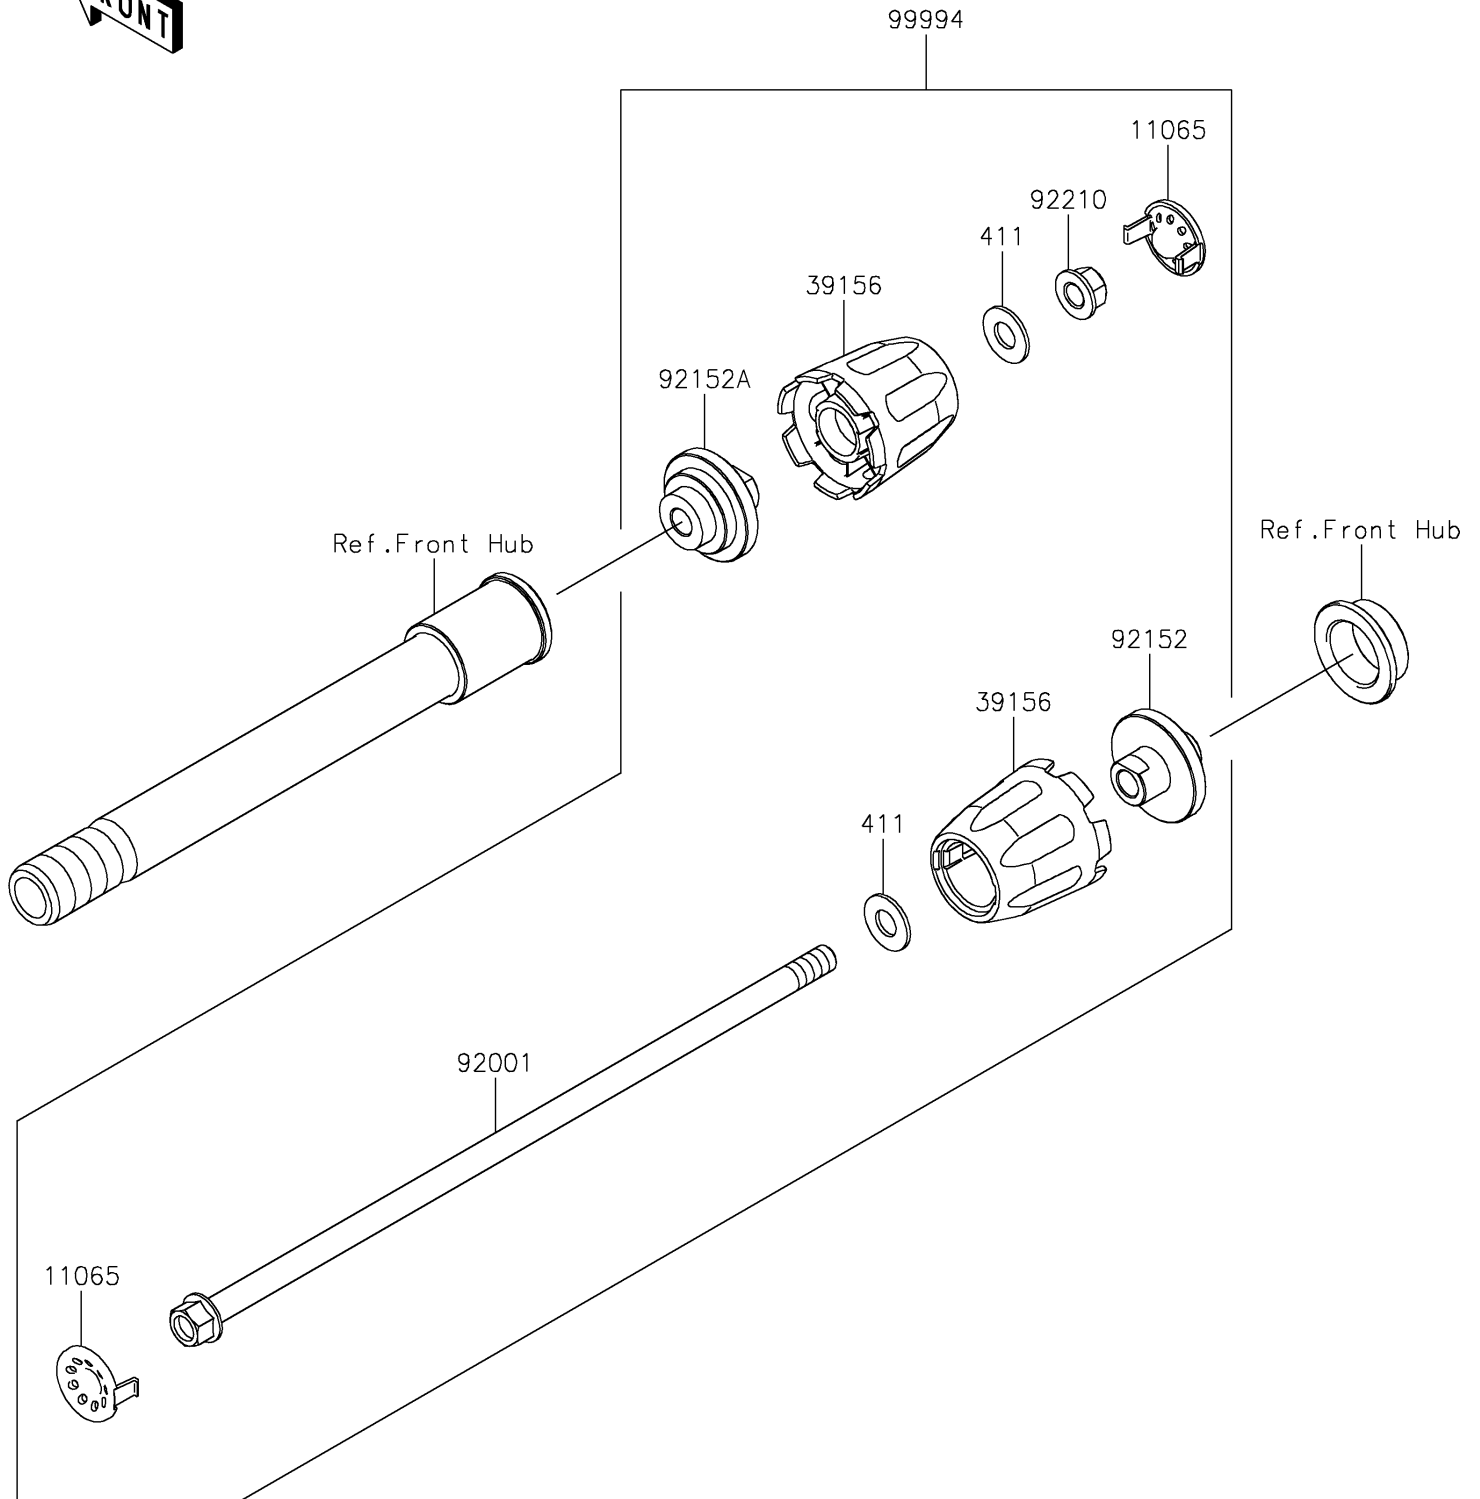

2024 NINJA® ZX™-6R 40th ANNIVERSARY EDITION ABS

PARTS DIAGRAM

Accessory

F2910

2024 NINJA® ZX™-6R 40th ANNIVERSARY EDITION ABS

PARTS LIST

Accessory

ITEM NAME	PART NUMBER	QUANTITY
-----------	-------------	----------
