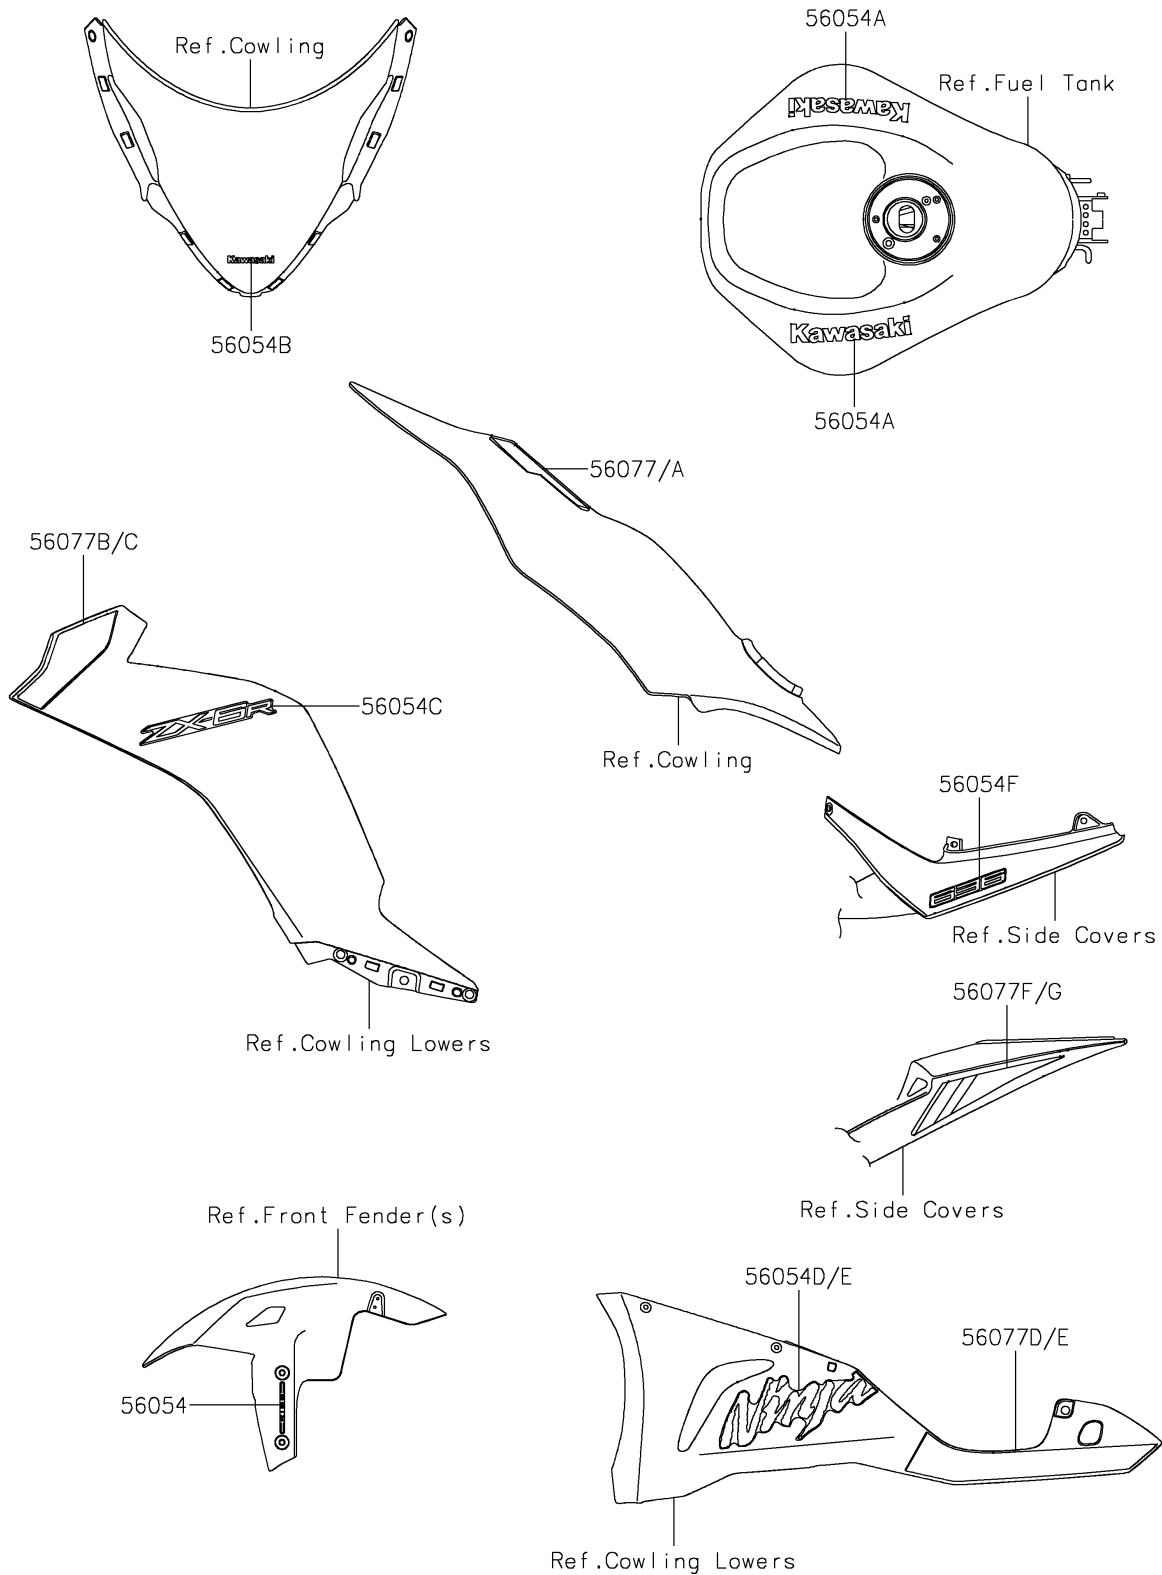

2024 Ninja ZX-6R ABS

PARTS DIAGRAM

Decals

F2861B

2024 Ninja ZX-6R ABS

PARTS LIST

Decals

ITEM NAME	PART NUMBER	QUANTITY
-----------	-------------	----------
