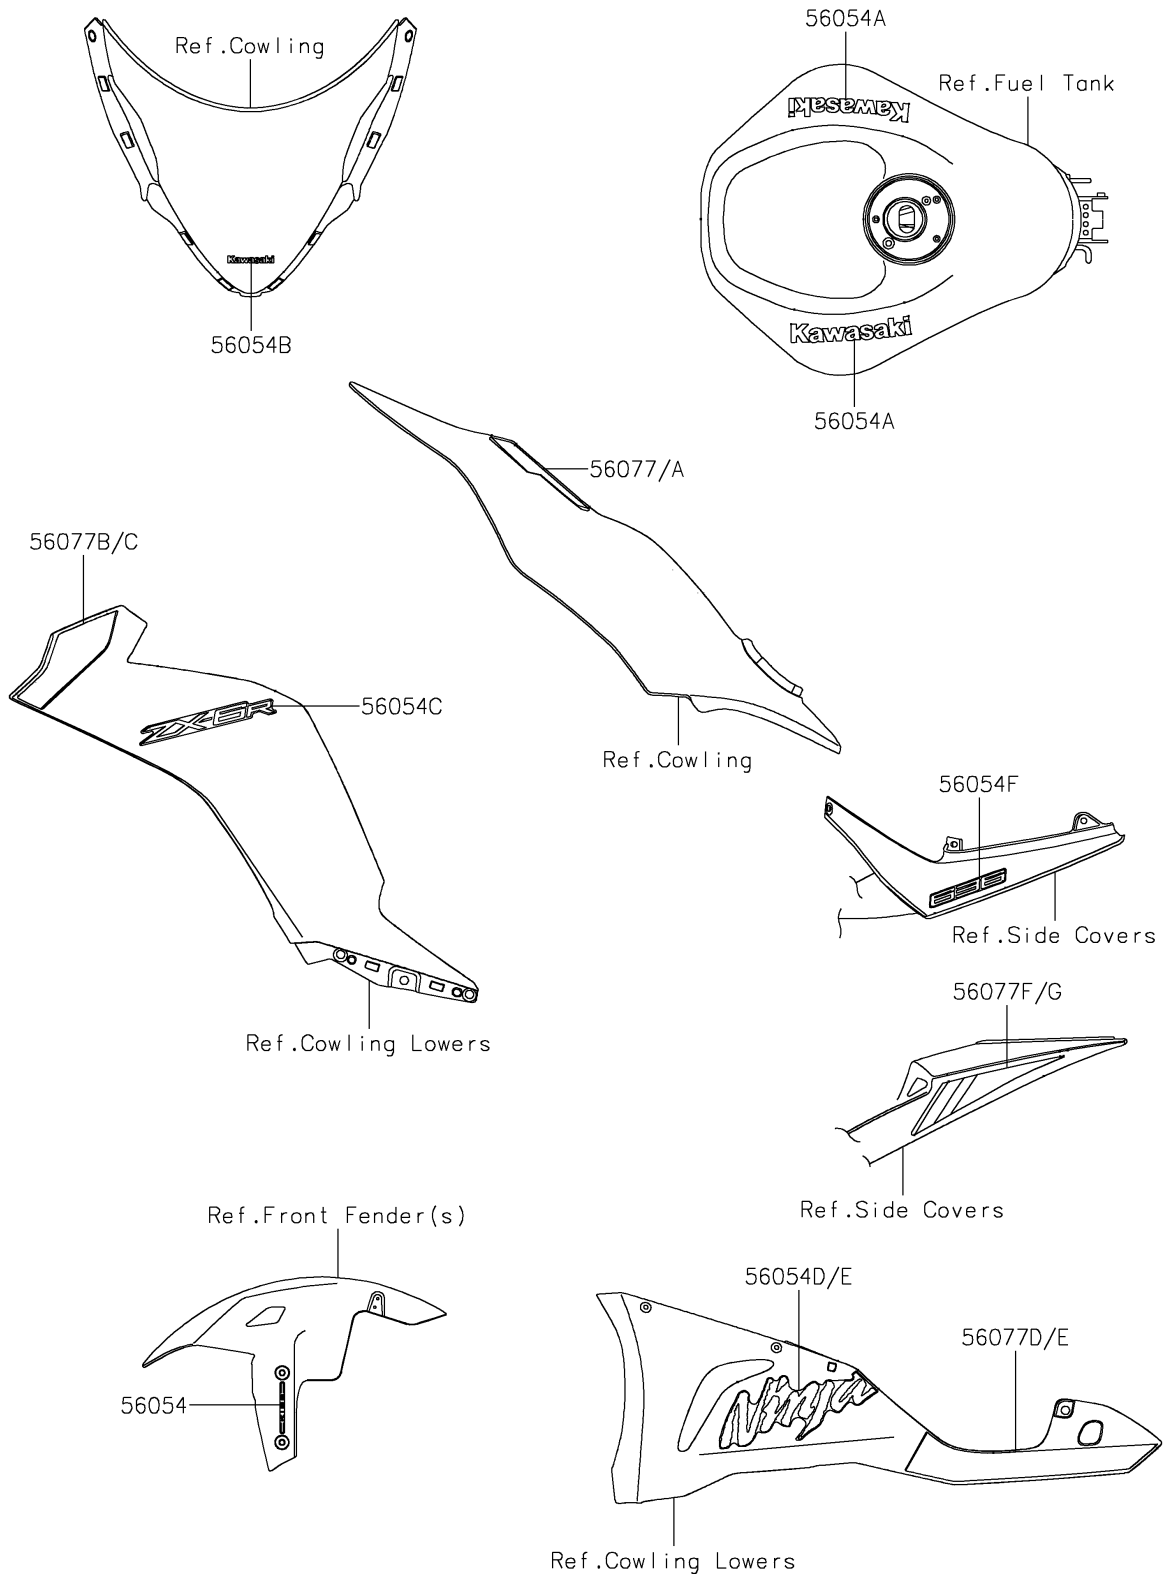

2024 Ninja® ZX-6R ABS

PARTS DIAGRAM

Decals

F2861B

2024 Ninja® ZX-6R ABS

PARTS LIST

Decals

ITEM NAME

PART NUMBER

QUANTITY
