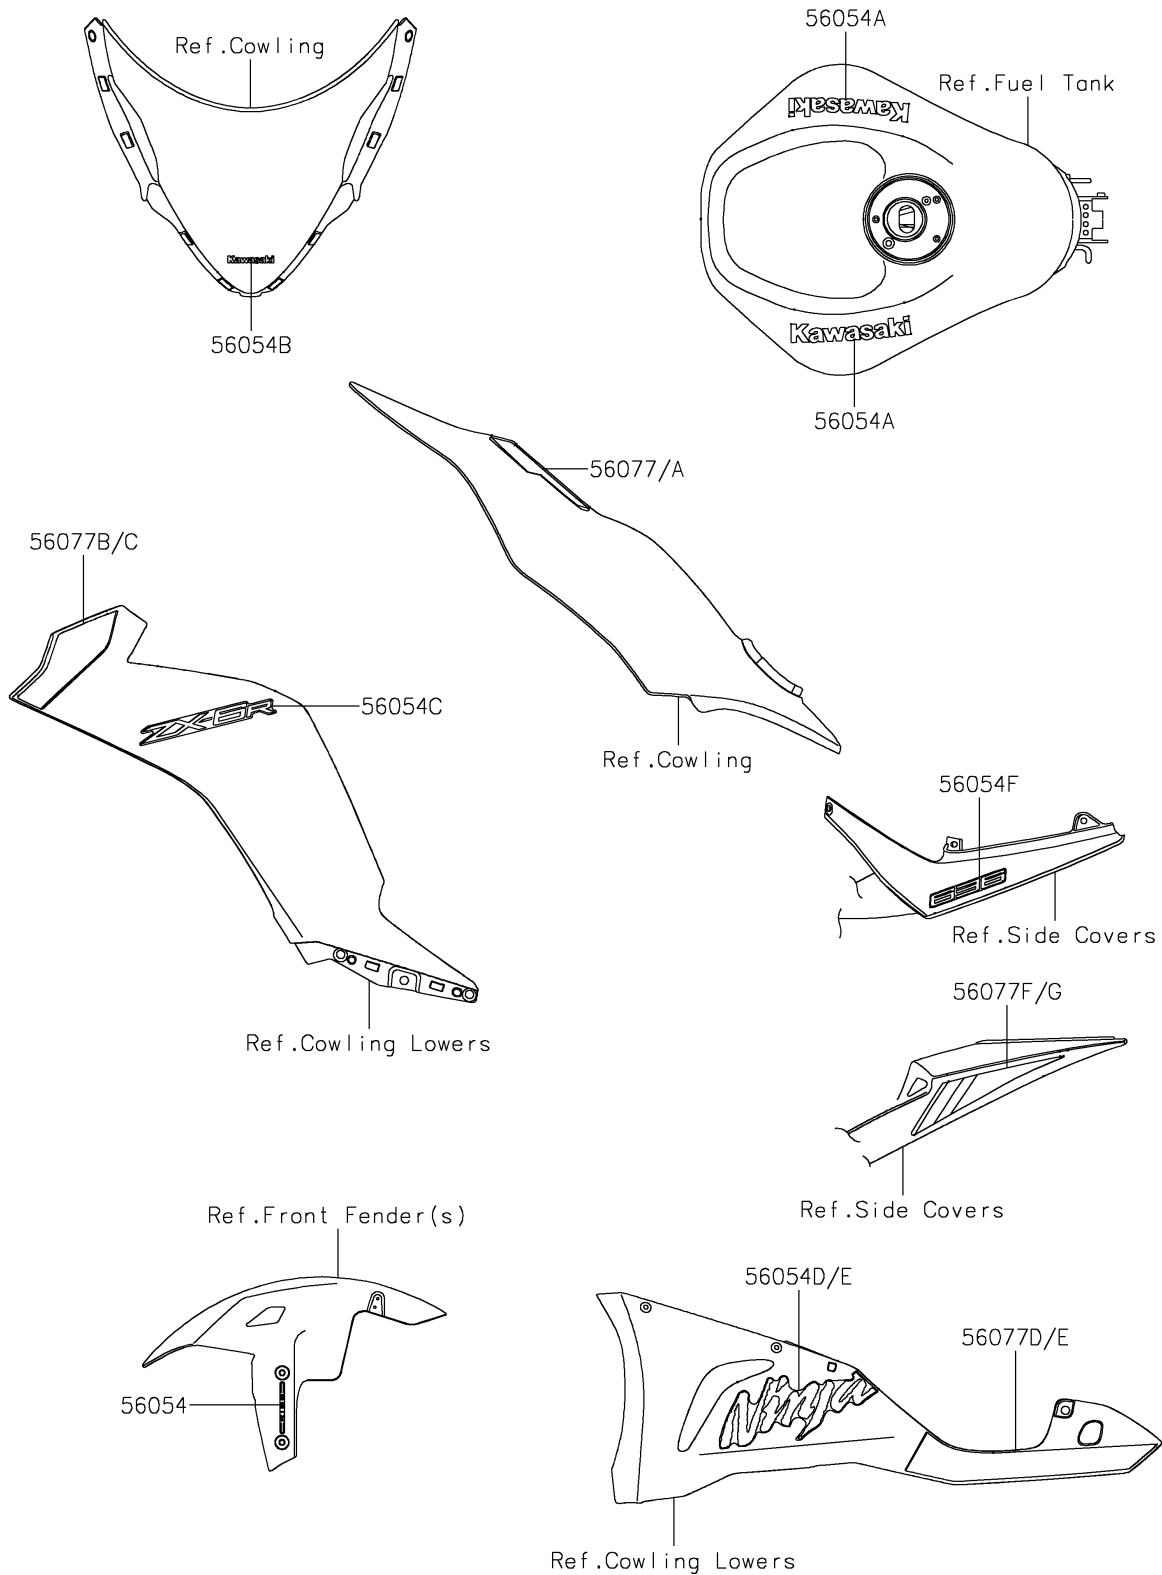

2024 NINJA® ZX™-6R ABS

PARTS DIAGRAM

Decals

F2861B

2024 NINJA[®] ZX[™]-6R ABS

PARTS LIST

Decals

ITEM NAME	PART NUMBER	QUANTITY
-----------	-------------	----------
