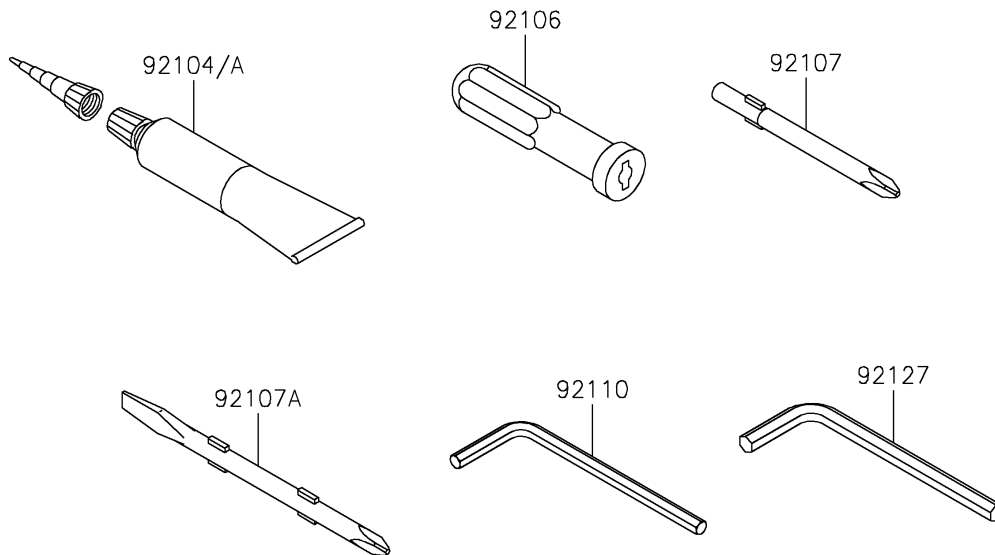

2024 Ninja ZX-6R ABS

PARTS DIAGRAM

Owner's Tools

F2810

2024 Ninja ZX-6R ABS

PARTS LIST

Owner's Tools

ITEM NAME

PART NUMBER

QUANTITY
