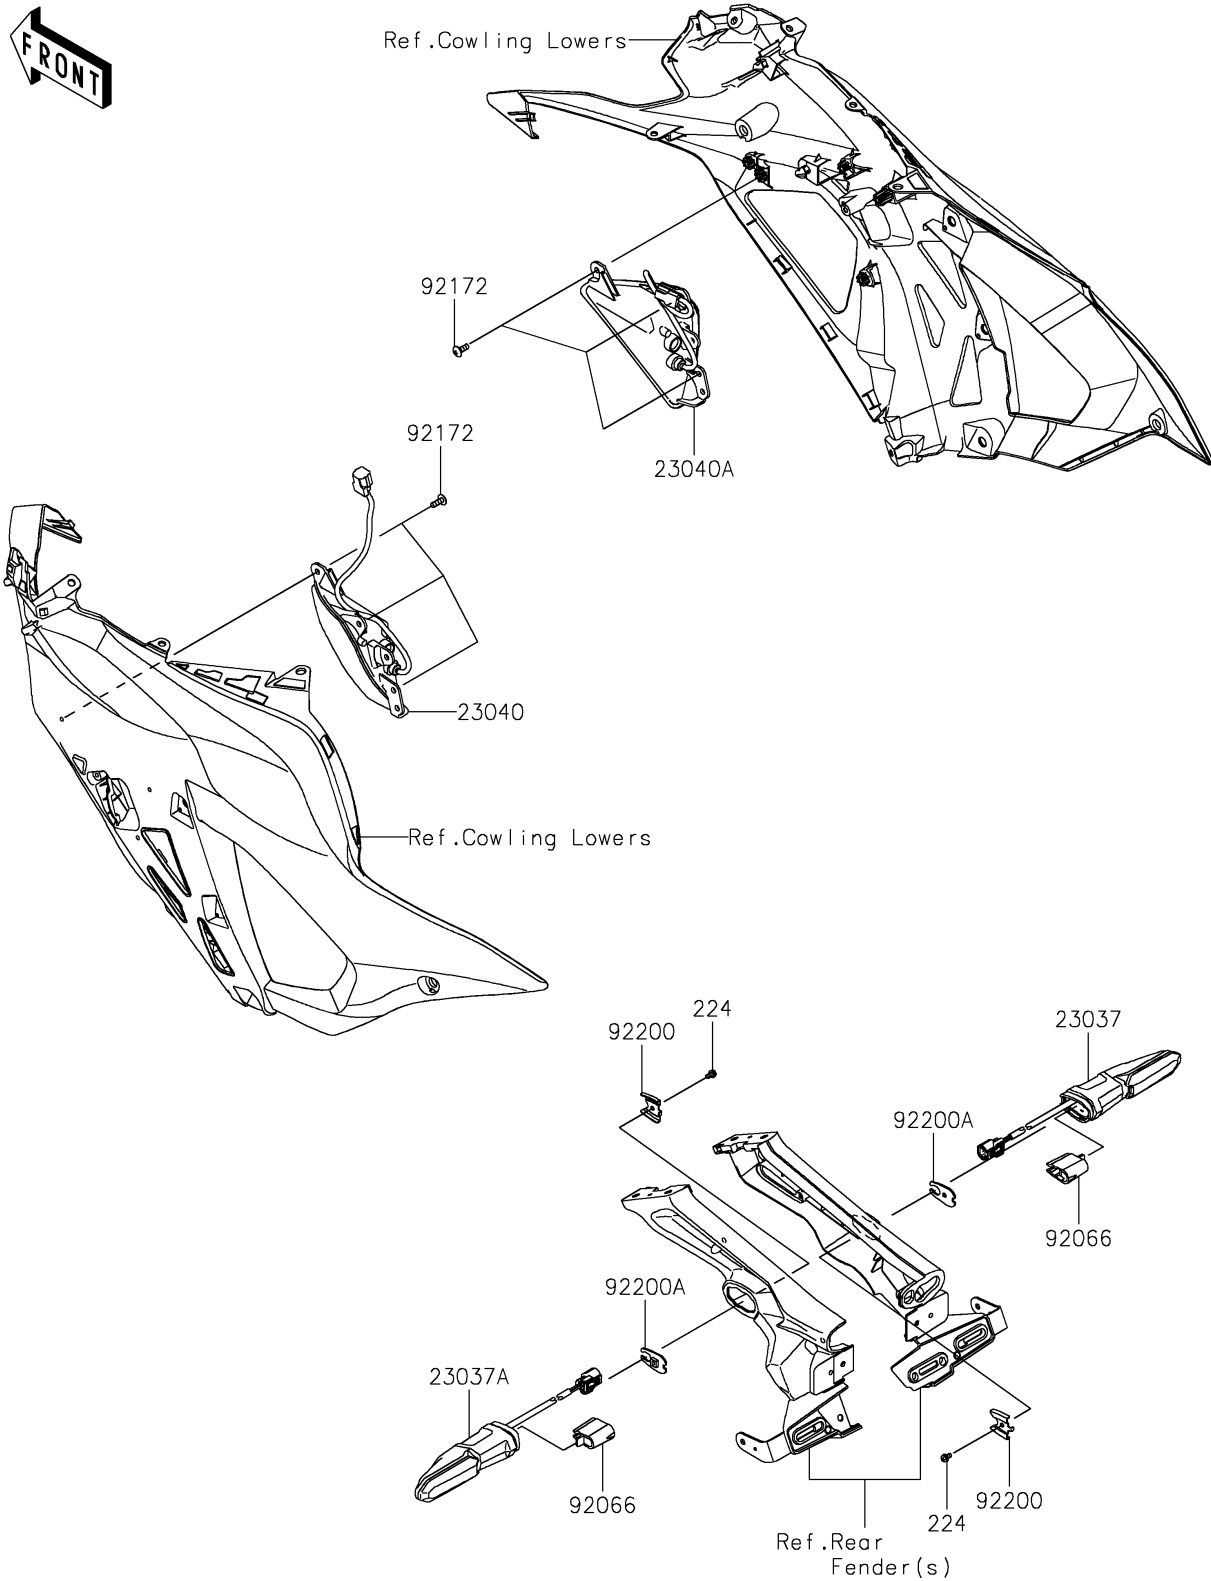

PARTS DIAGRAM

Turn Signals

F2730

2024 NINJA® ZX™-6R 40th ANNIVERSARY EDITION ABS

PARTS LIST

Turn Signals

ITEM NAME	PART NUMBER	QUANTITY
-----------	-------------	----------
