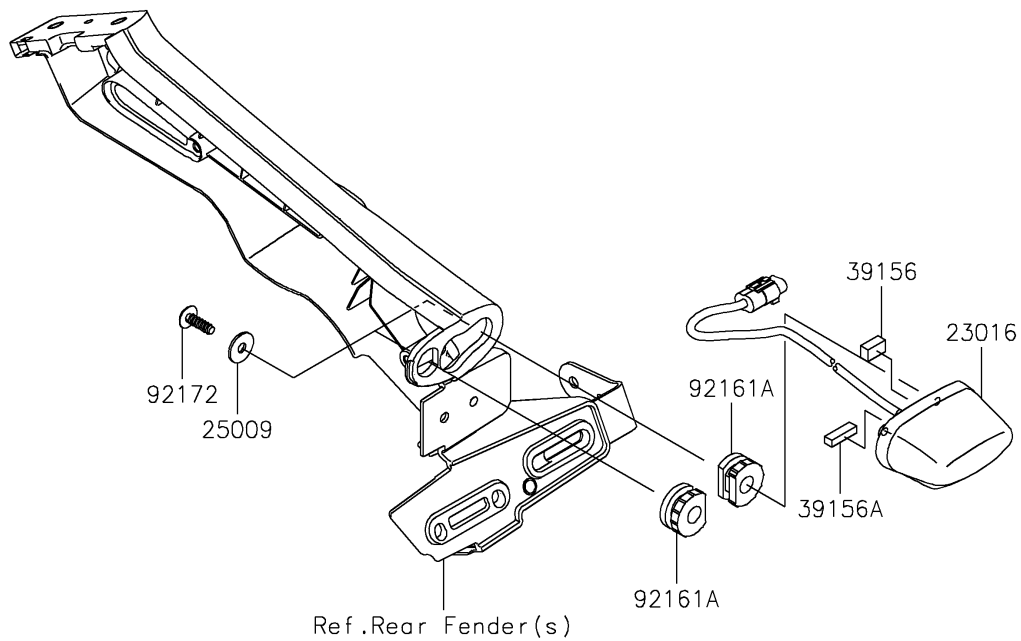

2024 Ninja® ZX-6R ABS

PARTS DIAGRAM

Taillight(s)

F2720

2024 Ninja® ZX-6R ABS

PARTS LIST

Taillight(s)

ITEM NAME

PART NUMBER

QUANTITY
