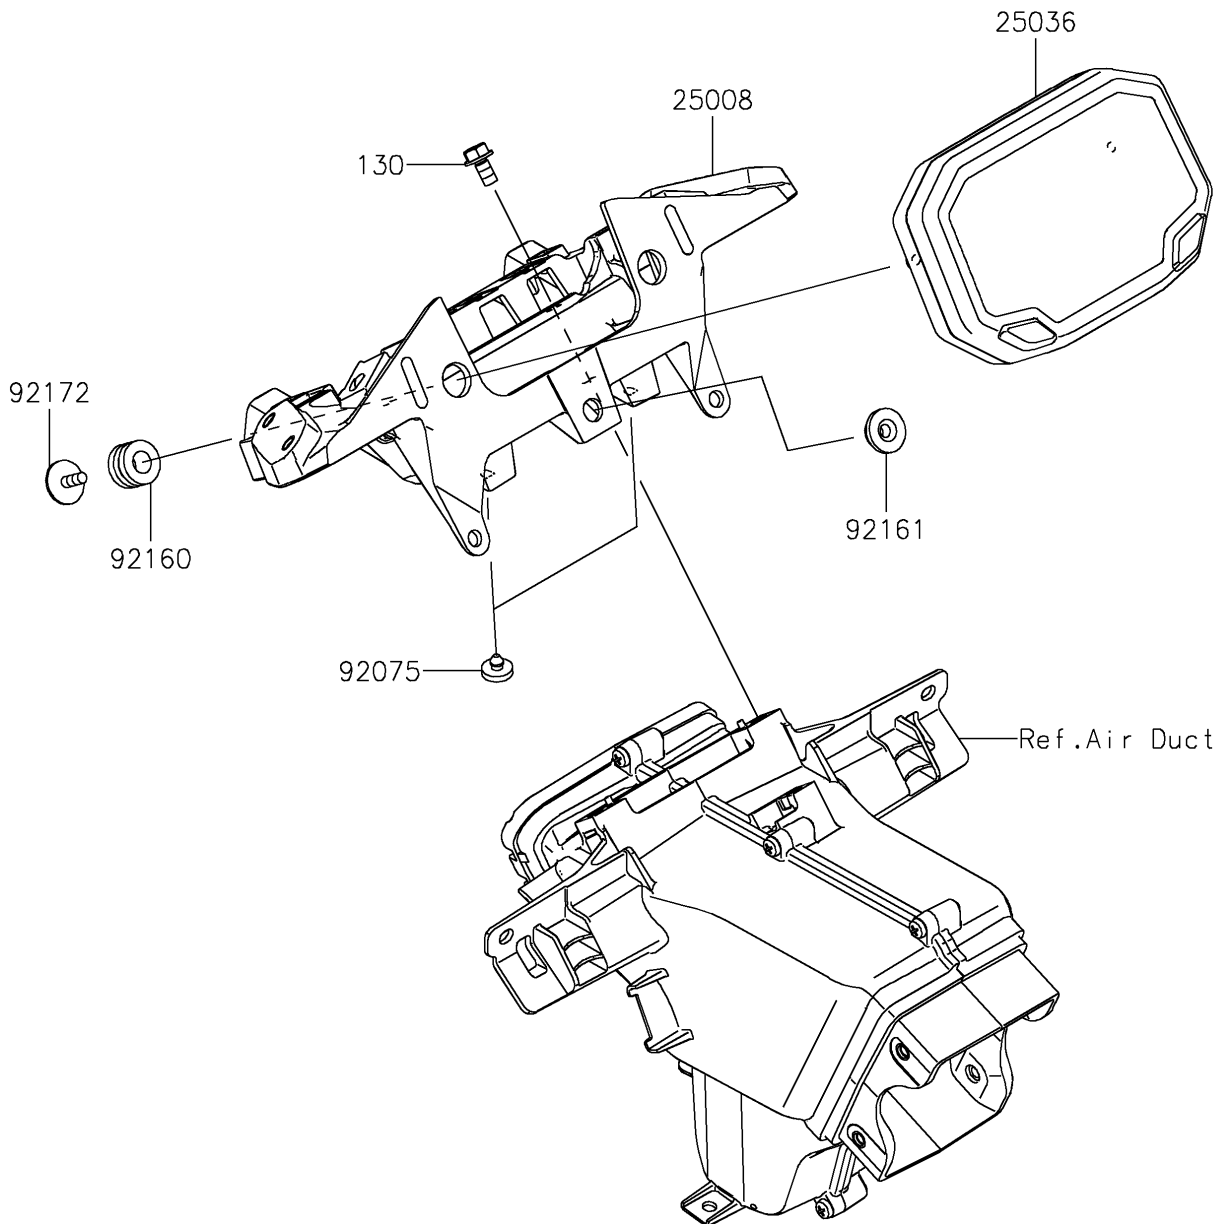

2024 Ninja ZX-6R ABS

PARTS DIAGRAM

Meter(s)

F2530

2024 Ninja ZX-6R ABS

PARTS LIST

Meter(s)

ITEM NAME

PART NUMBER

QUANTITY
