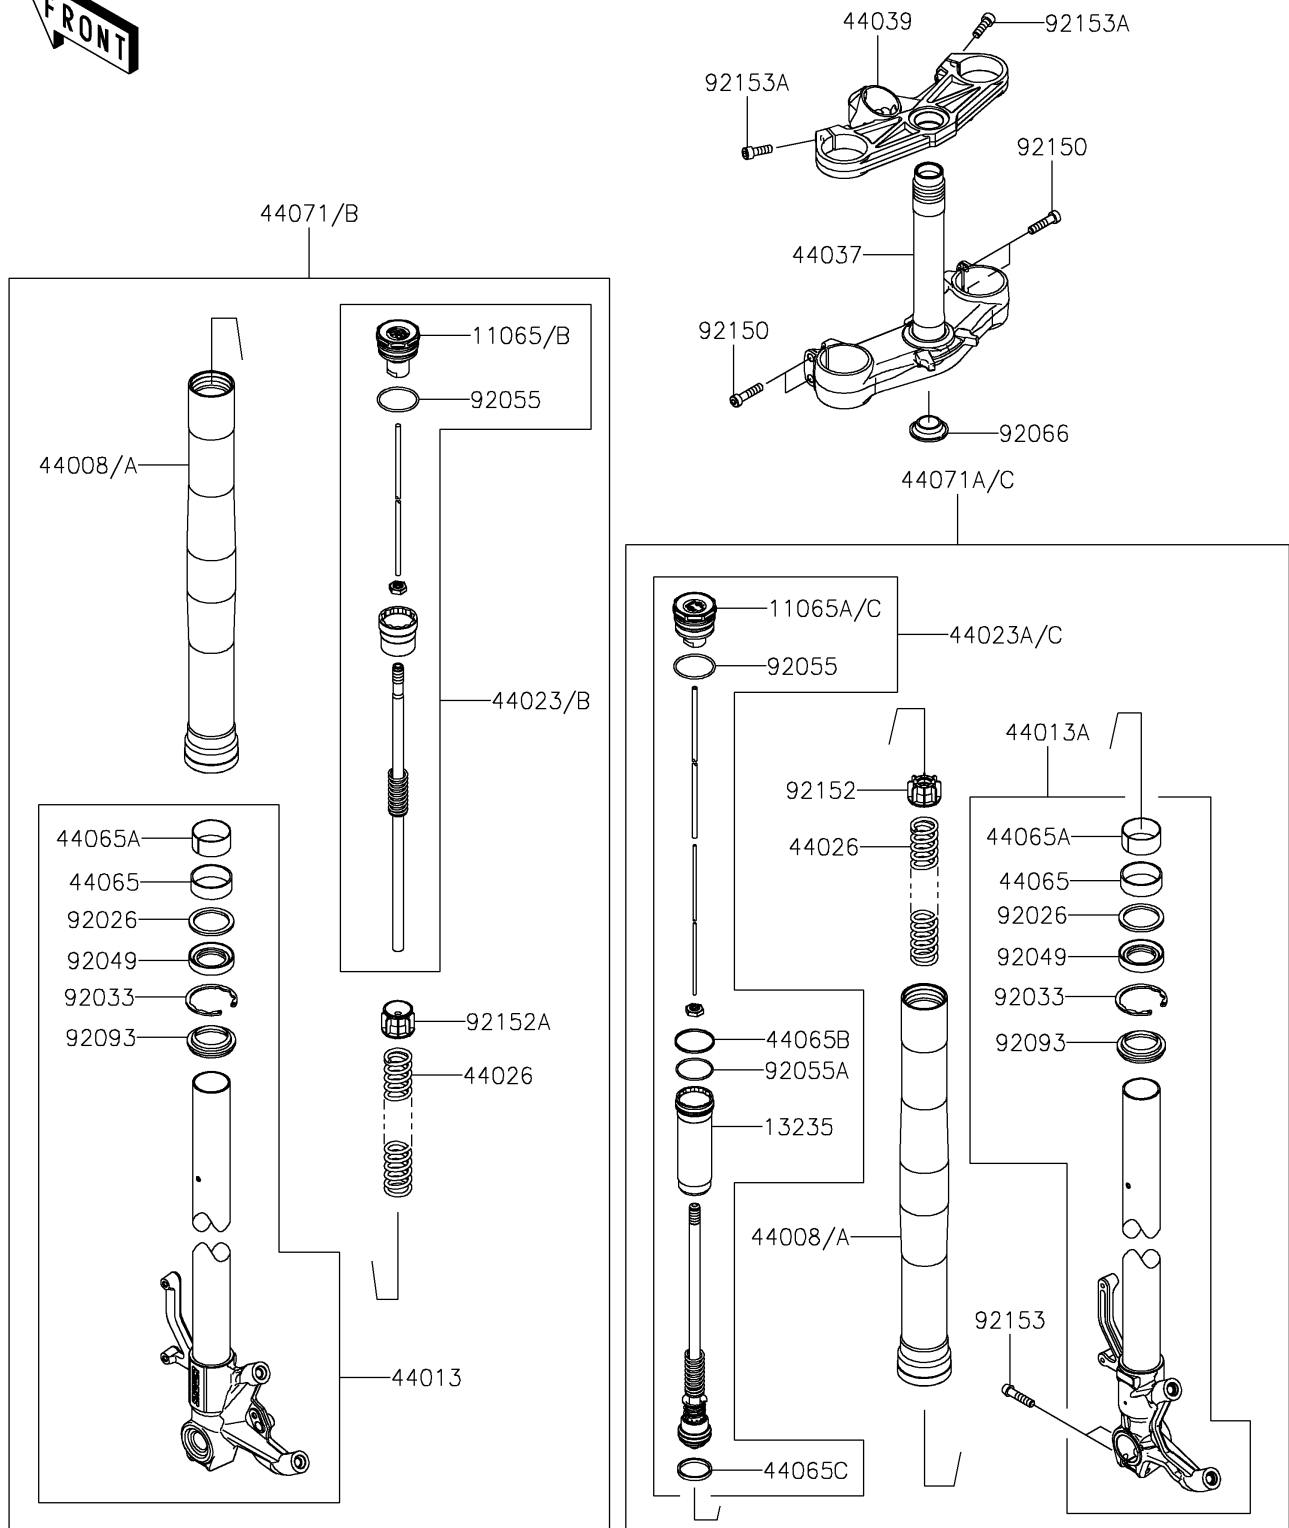

2024 Ninja ZX-6R ABS

PARTS DIAGRAM

Front Fork

F2340

2024 Ninja ZX-6R ABS

PARTS LIST

Front Fork

ITEM NAME

PART NUMBER

QUANTITY
