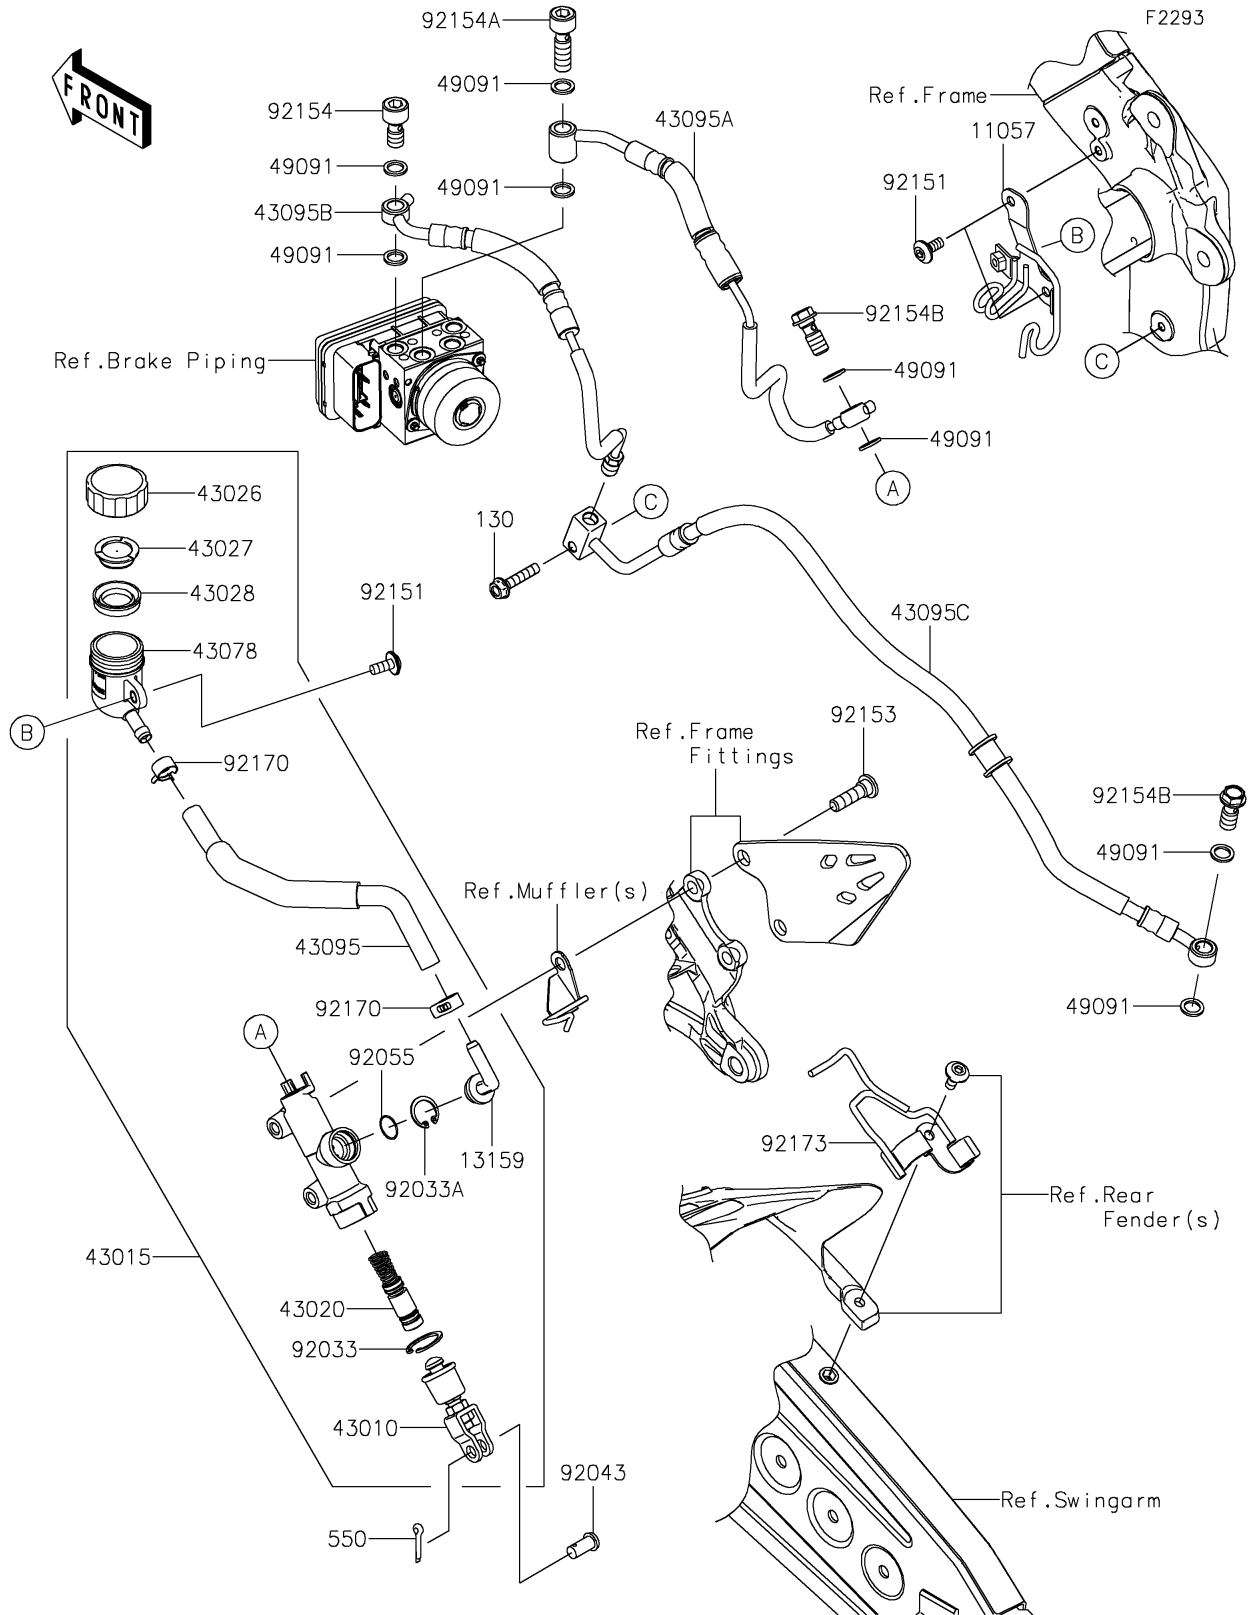

PARTS DIAGRAM Rear Master Cylinder

2024 NINJA® ZX™ -6R 40th ANNIVERSARY EDITION ABS

Kawasaki
Let the Good Times Roll®

PARTS LIST

Rear Master Cylinder

ITEM NAME	PART NUMBER	QUANTITY
BRACKET,RR MASTER CYLINDER (Ref # 11057)	11057-2395	1
CONNECTOR (Ref # 13159)	13159-1056	1
ROD-ASSY-BRAKE (Ref # 43010)	43010-1062	1
CYLINDER-ASSY-MASTER,RR (Ref # 43015)	43015-0888	1
PISTON-COMP-BRAKE (Ref # 43020)	43020-1094	1
CAP-BRAKE (Ref # 43026)	43026-0041	1
PLATE-DIAPHRAGM (Ref # 43027)	43027-1054	1
DIAPHRAGM (Ref # 43028)	43028-1073	1
RESERVOIR (Ref # 43078)	43078-1102	1
HOSE-BRAKE,RR MC (Ref # 43095)	43095-0737	1
HOSE-BRAKE,RR M/C-ABS UNIT (Ref # 43095A)	43095-1908	1
HOSE-BRAKE,RR,ABS UNIT (Ref # 43095B)	43095-1909	1
HOSE-BRAKE,RR CALIPER (Ref # 43095C)	43095-1990	1
WASHER-SEAL,10.1X14.5X1.5 (Ref # 49091)	49091-0001	8
RING-SNAP,20.9X24.6X1.2 (Ref # 92033)	92033-0079	1
RING-SNAP,20.5MM (Ref # 92033A)	92033-1186	1
PIN,8X17 (Ref # 92043)	92043-0104	1
RING-O,14.8X2.4 (Ref # 92055)	92055-0741	1
BOLT,SOCKET,6X14 (Ref # 92151)	92151-1654	3
BOLT,SOCKET,8X30 (Ref # 92153)	92153-1624	2
BOLT,BANJO,10X20.8 (Ref # 92154)	92154-1121	1
BOLT,BANJO,10X32.3 (Ref # 92154A)	92154-1122	1
BOLT,BANJO,10X23 (Ref # 92154B)	92154-1712	2
CLAMP,HOSE (Ref # 92170)	92170-1091	2
CLAMP (Ref # 92173)	92173-2595	1
BOLT-FLANGED,6X30 (Ref # 130)	130BA0630	1
PIN-COTTER,2.0X15 (Ref # 550)	550AA2015	1