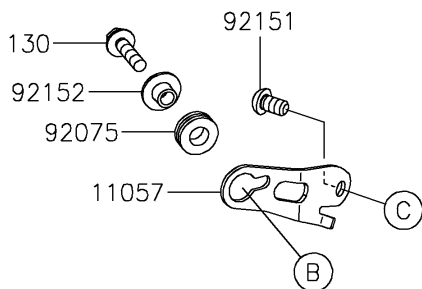

2024 Ninja ZX-6R ABS

PARTS DIAGRAM

Front Master Cylinder

F2291

2024 Ninja ZX-6R ABS

PARTS LIST

Front Master Cylinder

ITEM NAME	PART NUMBER	QUANTITY
-----------	-------------	----------