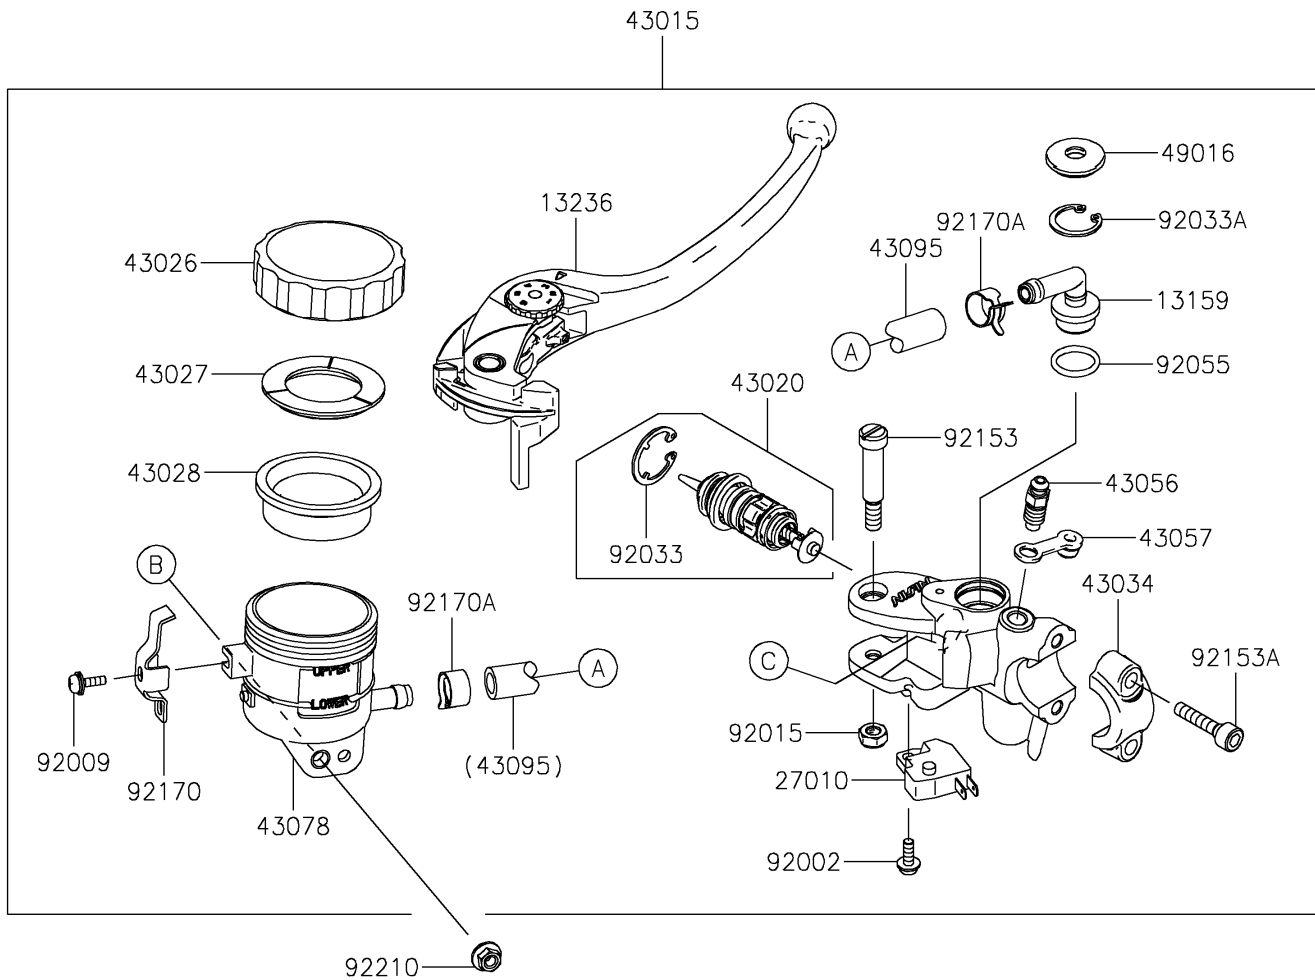

2024 Ninja ZX-6R ABS

PARTS DIAGRAM

Front Master Cylinder

F2291

2024 Ninja ZX-6R ABS

PARTS LIST

Front Master Cylinder

ITEM NAME	PART NUMBER	QUANTITY
-----------	-------------	----------