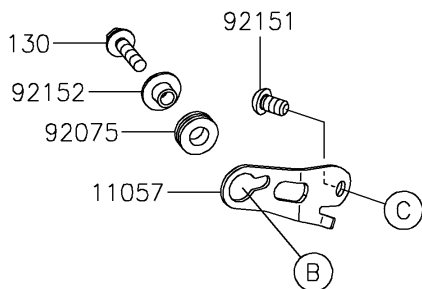

PARTS DIAGRAM Front Master Cylinder

F2291

2024 NINJA® ZX™-6R 40th ANNIVERSARY EDITION ABS

PARTS LIST

Front Master Cylinder

ITEM NAME	PART NUMBER	QUANTITY
-----------	-------------	----------
