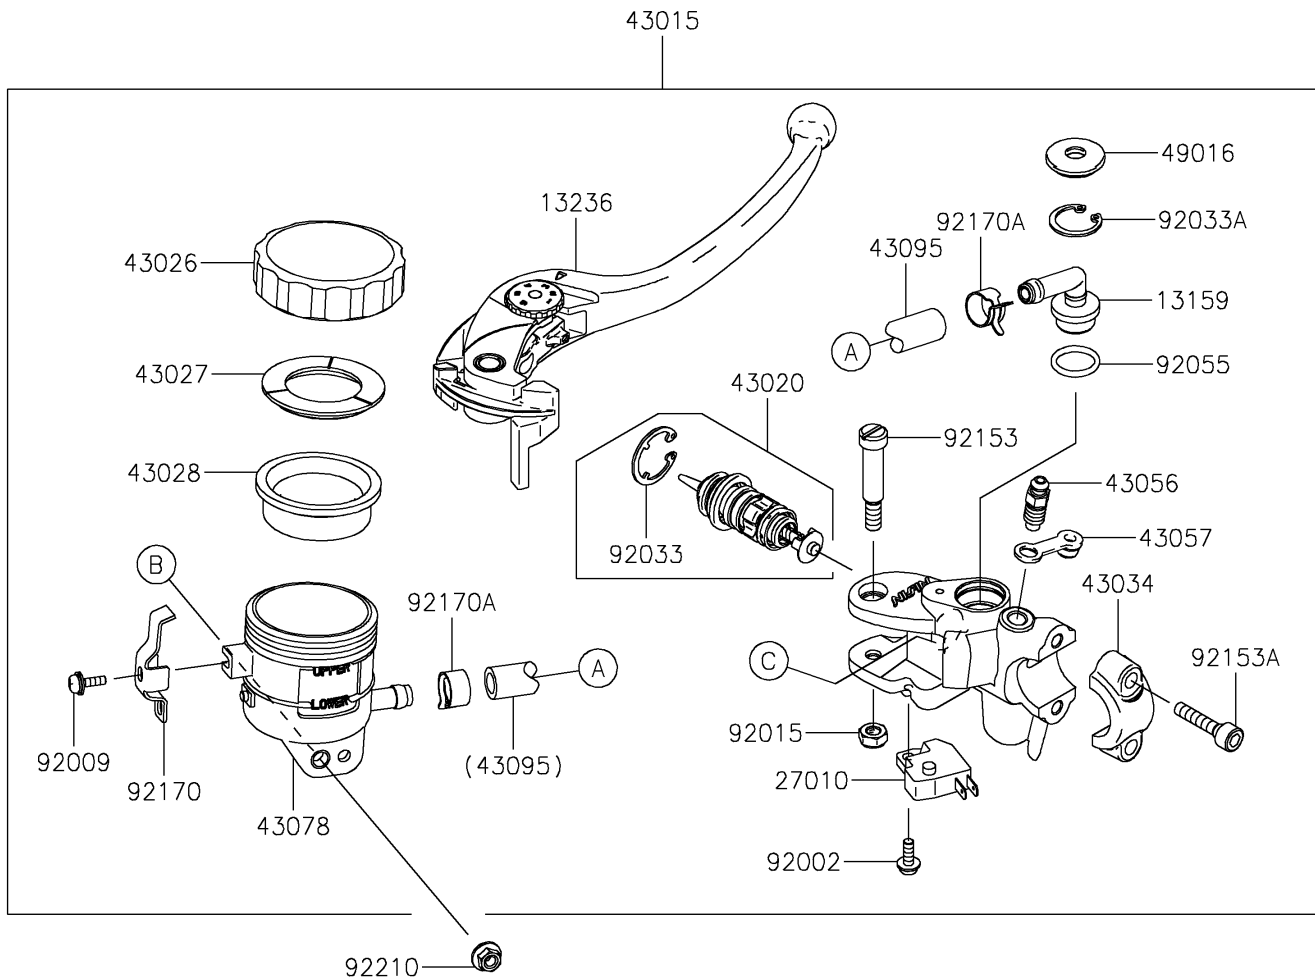

PARTS DIAGRAM Front Master Cylinder

F2291

2024 NINJA® ZX™-6R 40th ANNIVERSARY EDITION ABS

PARTS LIST

Front Master Cylinder

ITEM NAME	PART NUMBER	QUANTITY
-----------	-------------	----------
