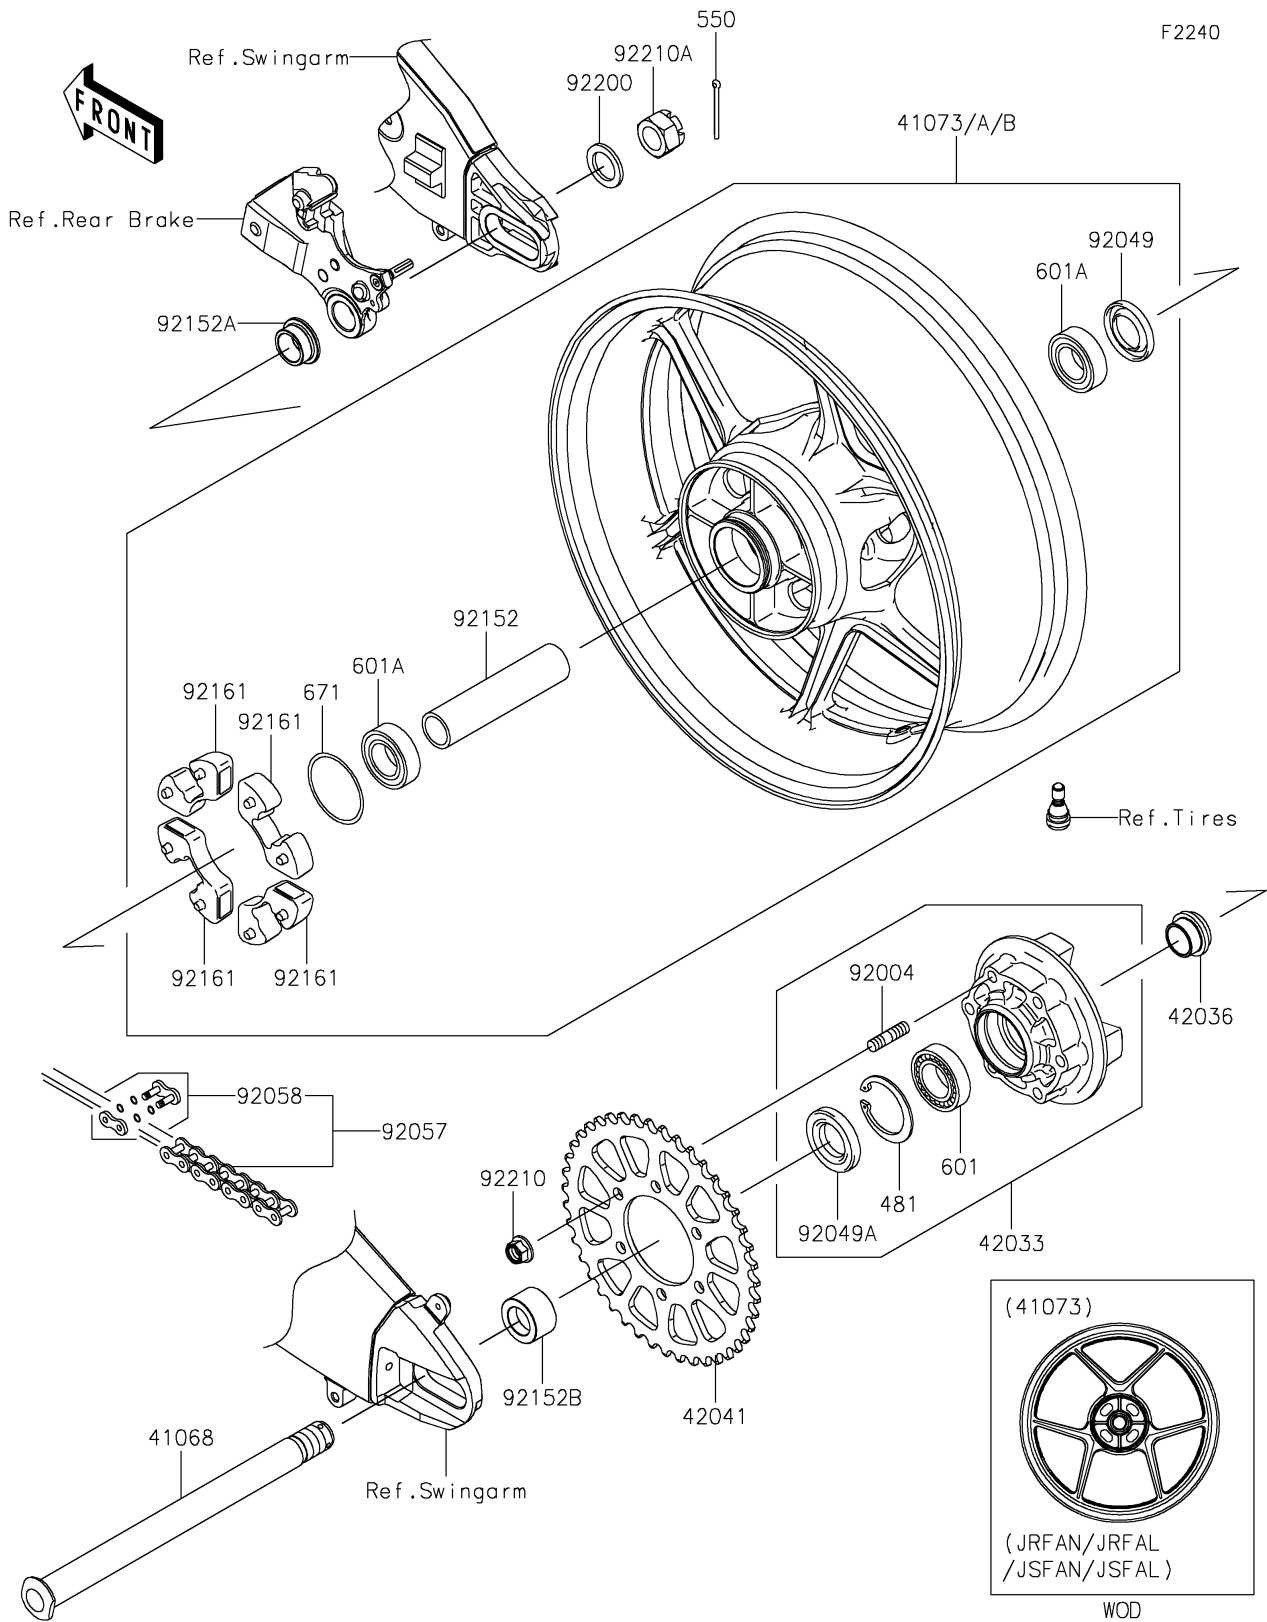

2024 NINJA® ZX™-6R 40th ANNIVERSARY EDITION ABS

PARTS DIAGRAM Rear Wheel/Chain

2024 NINJA® ZX™-6R 40th ANNIVERSARY EDITION ABS

PARTS LIST

Rear Wheel/Chain

ITEM NAME	PART NUMBER	QUANTITY
-----------	-------------	----------
