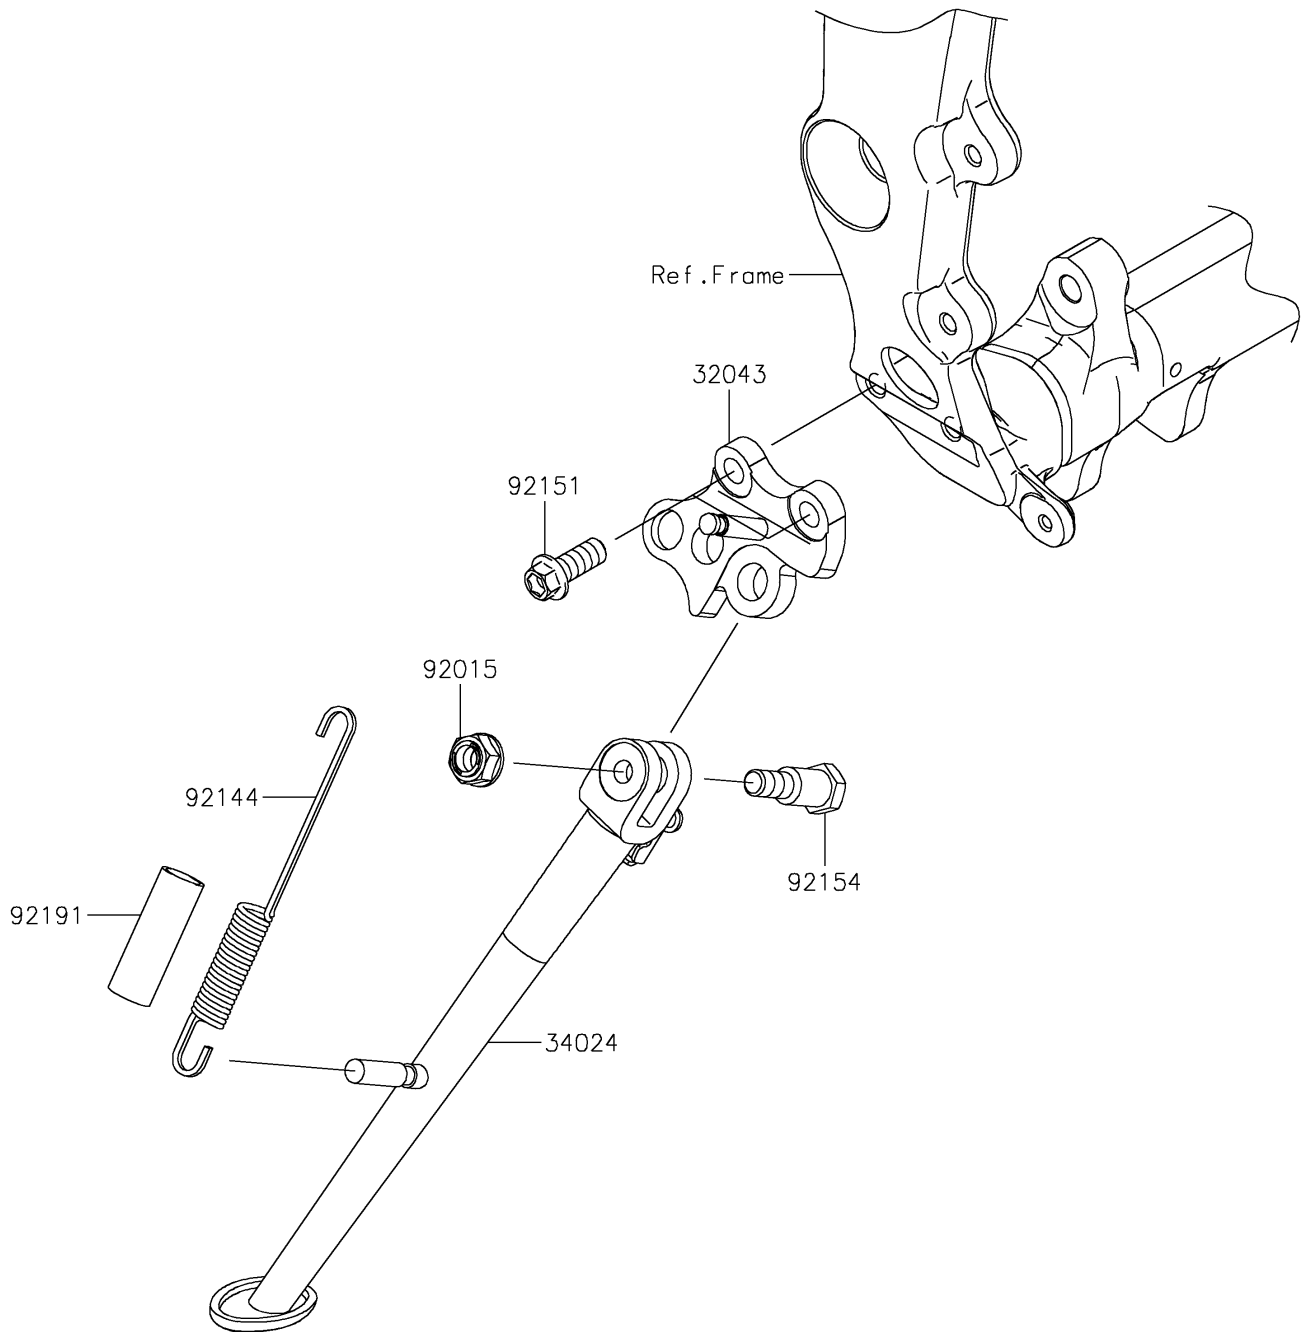

2024 Ninja ZX-6R ABS

PARTS DIAGRAM

Stand(s)

F2190

2024 Ninja ZX-6R ABS

PARTS LIST

Stand(s)

ITEM NAME

PART NUMBER

QUANTITY
