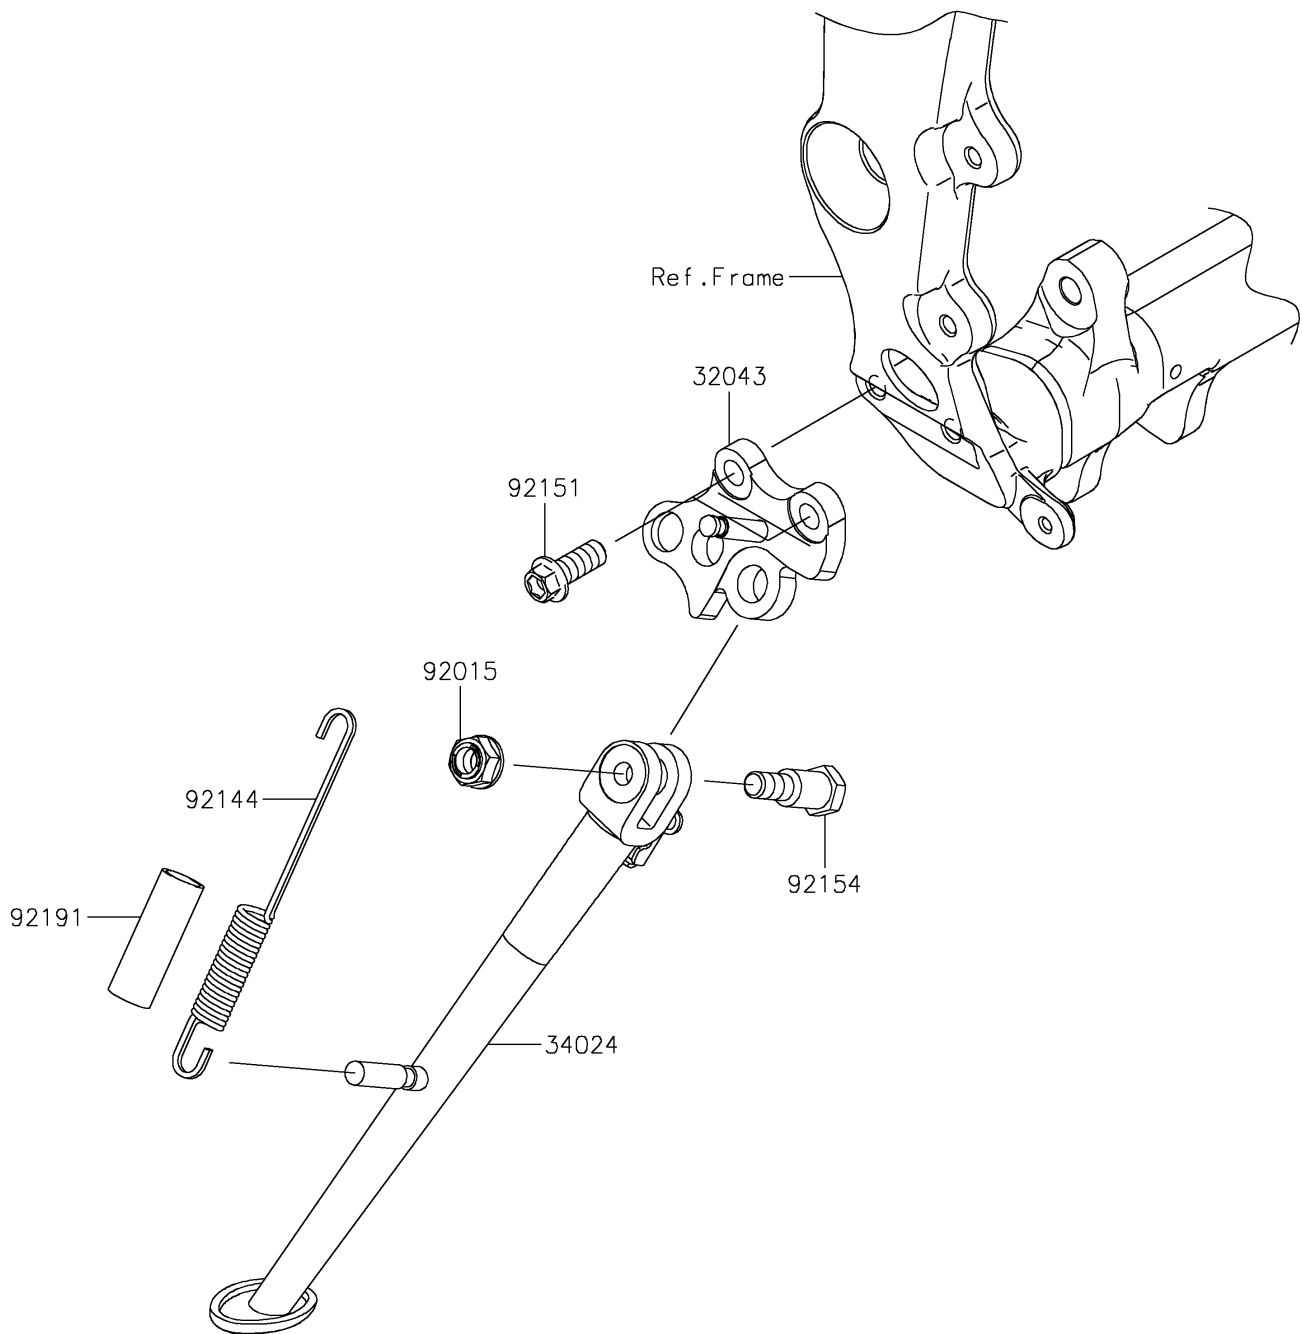

2024 NINJA® ZX™-6R 40th ANNIVERSARY EDITION ABS

PARTS DIAGRAM

Stand(s)

F2190

2024 NINJA® ZX™-6R 40th ANNIVERSARY EDITION ABS

PARTS LIST

Stand(s)

ITEM NAME

PART NUMBER

QUANTITY
