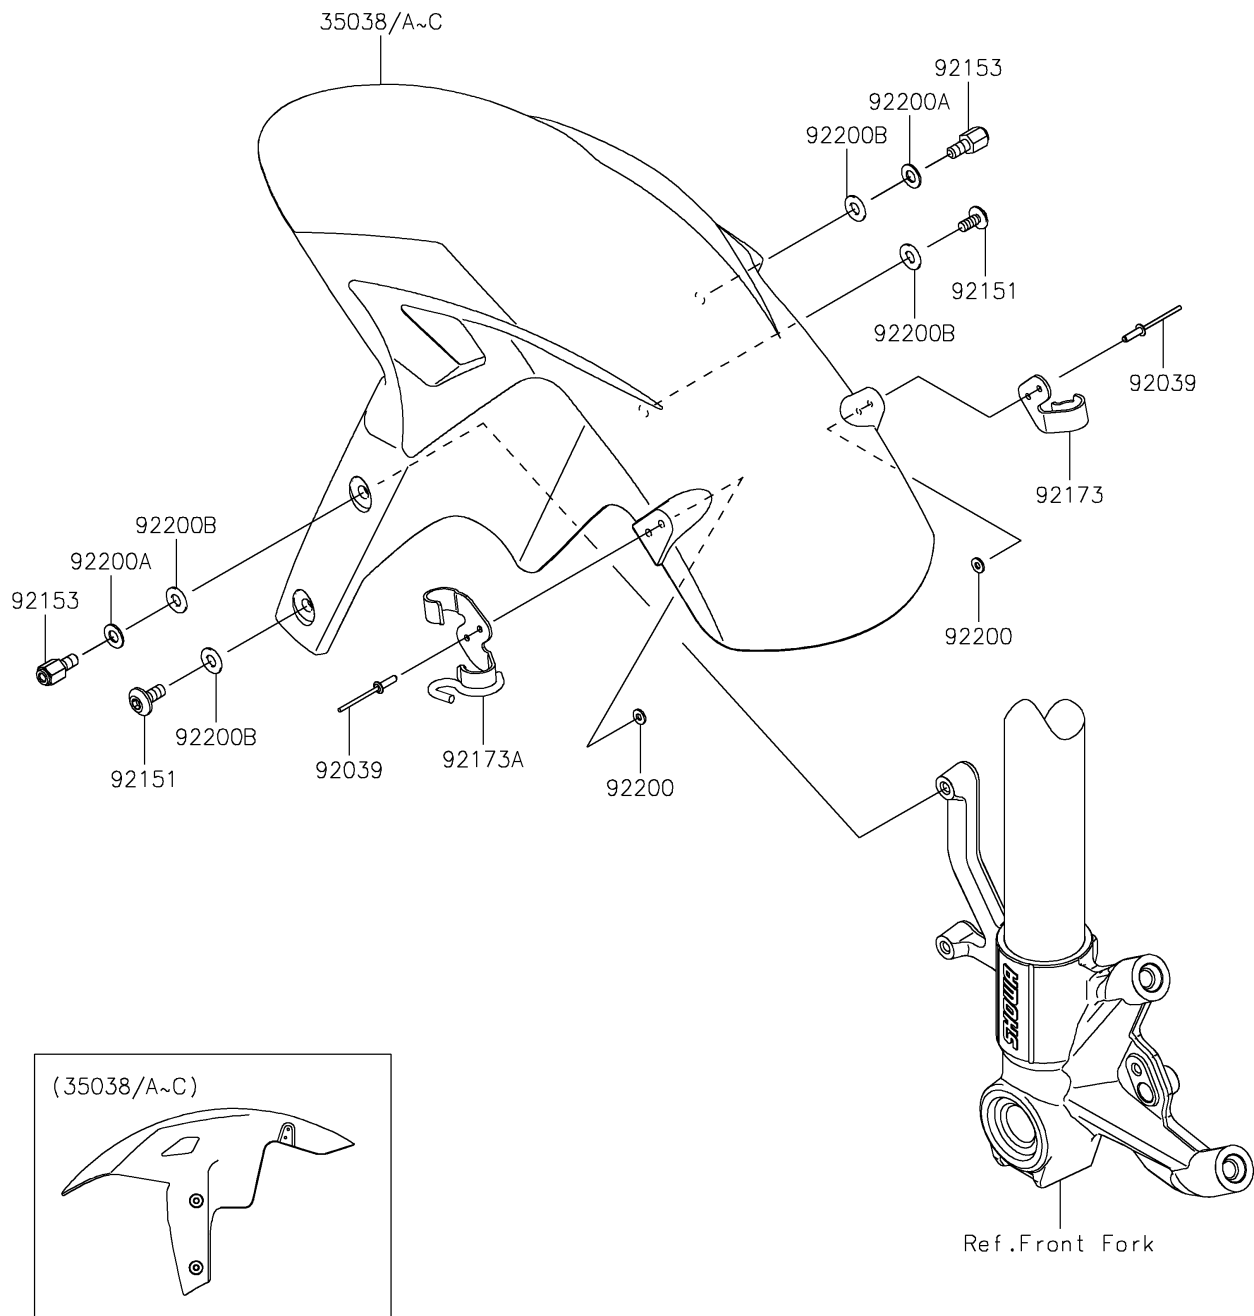

PARTS DIAGRAM

Front Fender(s)

F2171

2024 NINJA® ZX™-6R 40th ANNIVERSARY EDITION ABS

PARTS LIST

Front Fender(s)

ITEM NAME

PART NUMBER

QUANTITY
