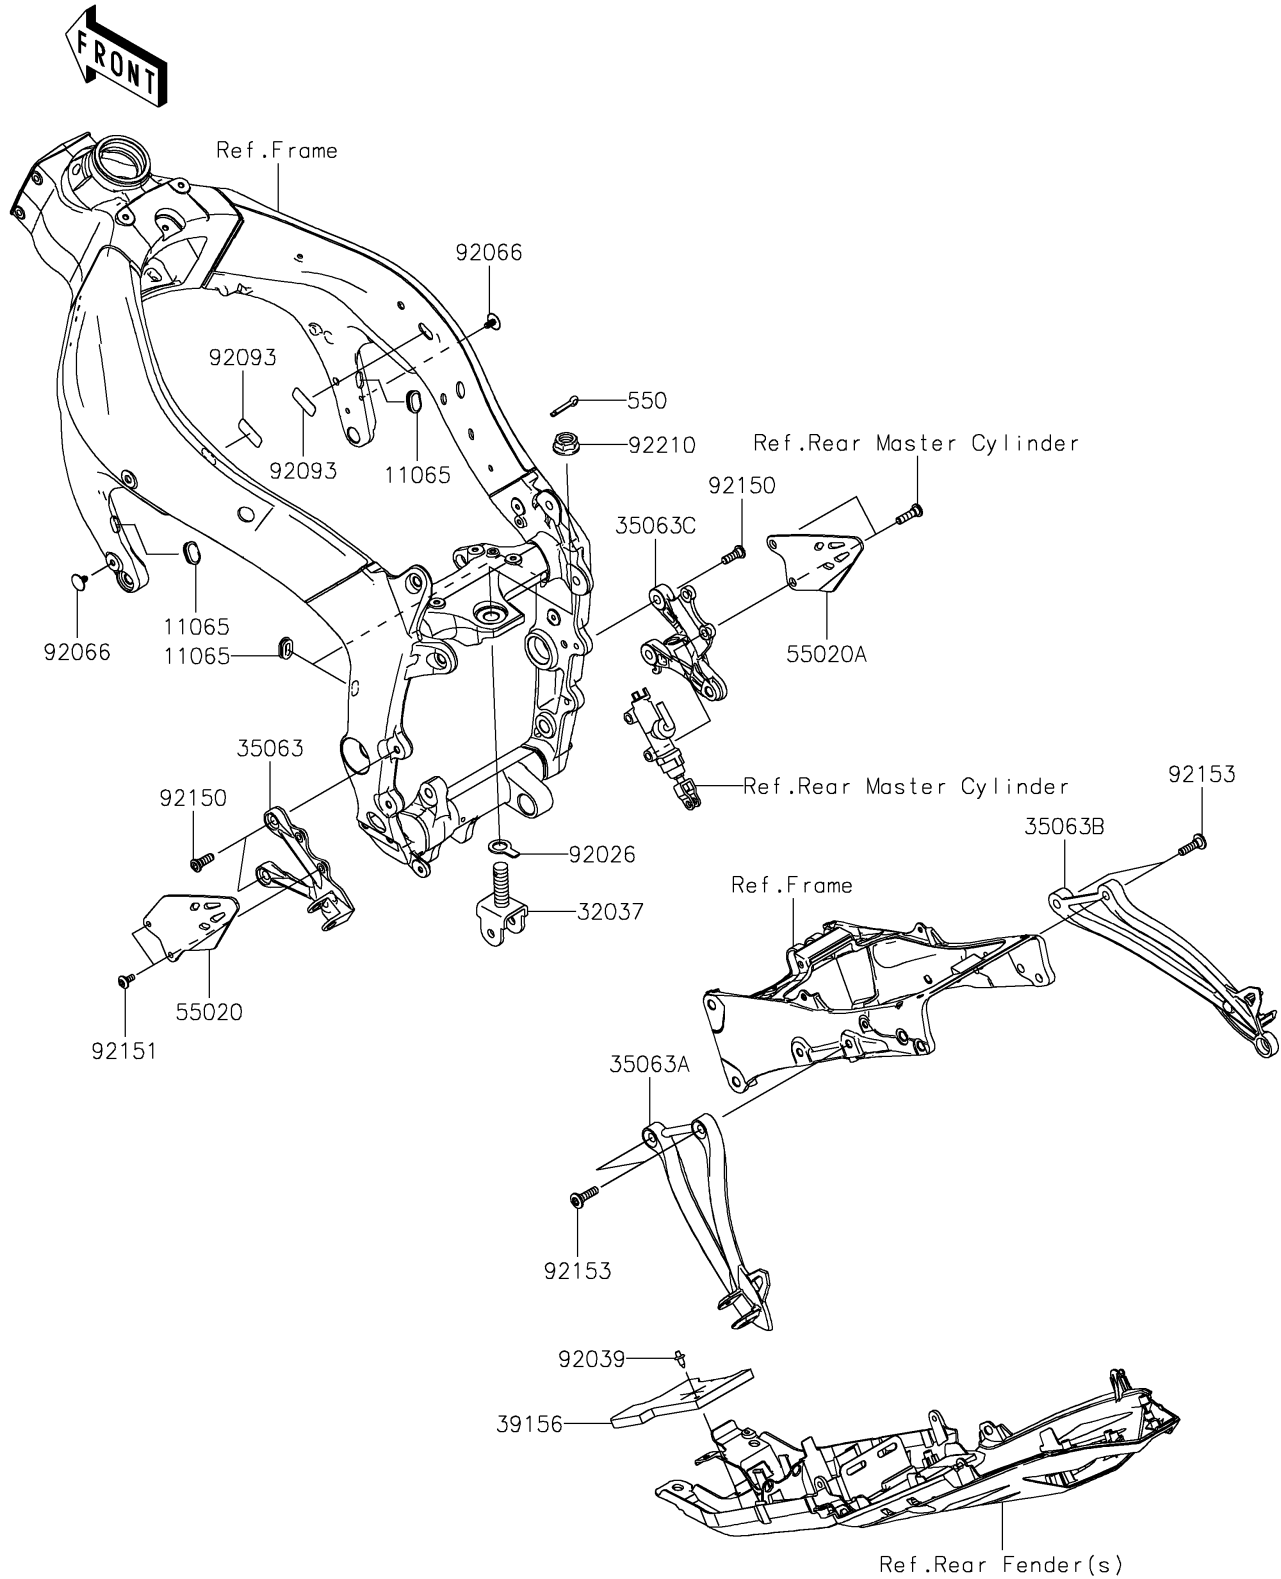

2024 Ninja ZX-6R ABS

PARTS DIAGRAM

Frame Fittings

F2131

2024 Ninja ZX-6R ABS

PARTS LIST

Frame Fittings

ITEM NAME

PART NUMBER

QUANTITY
