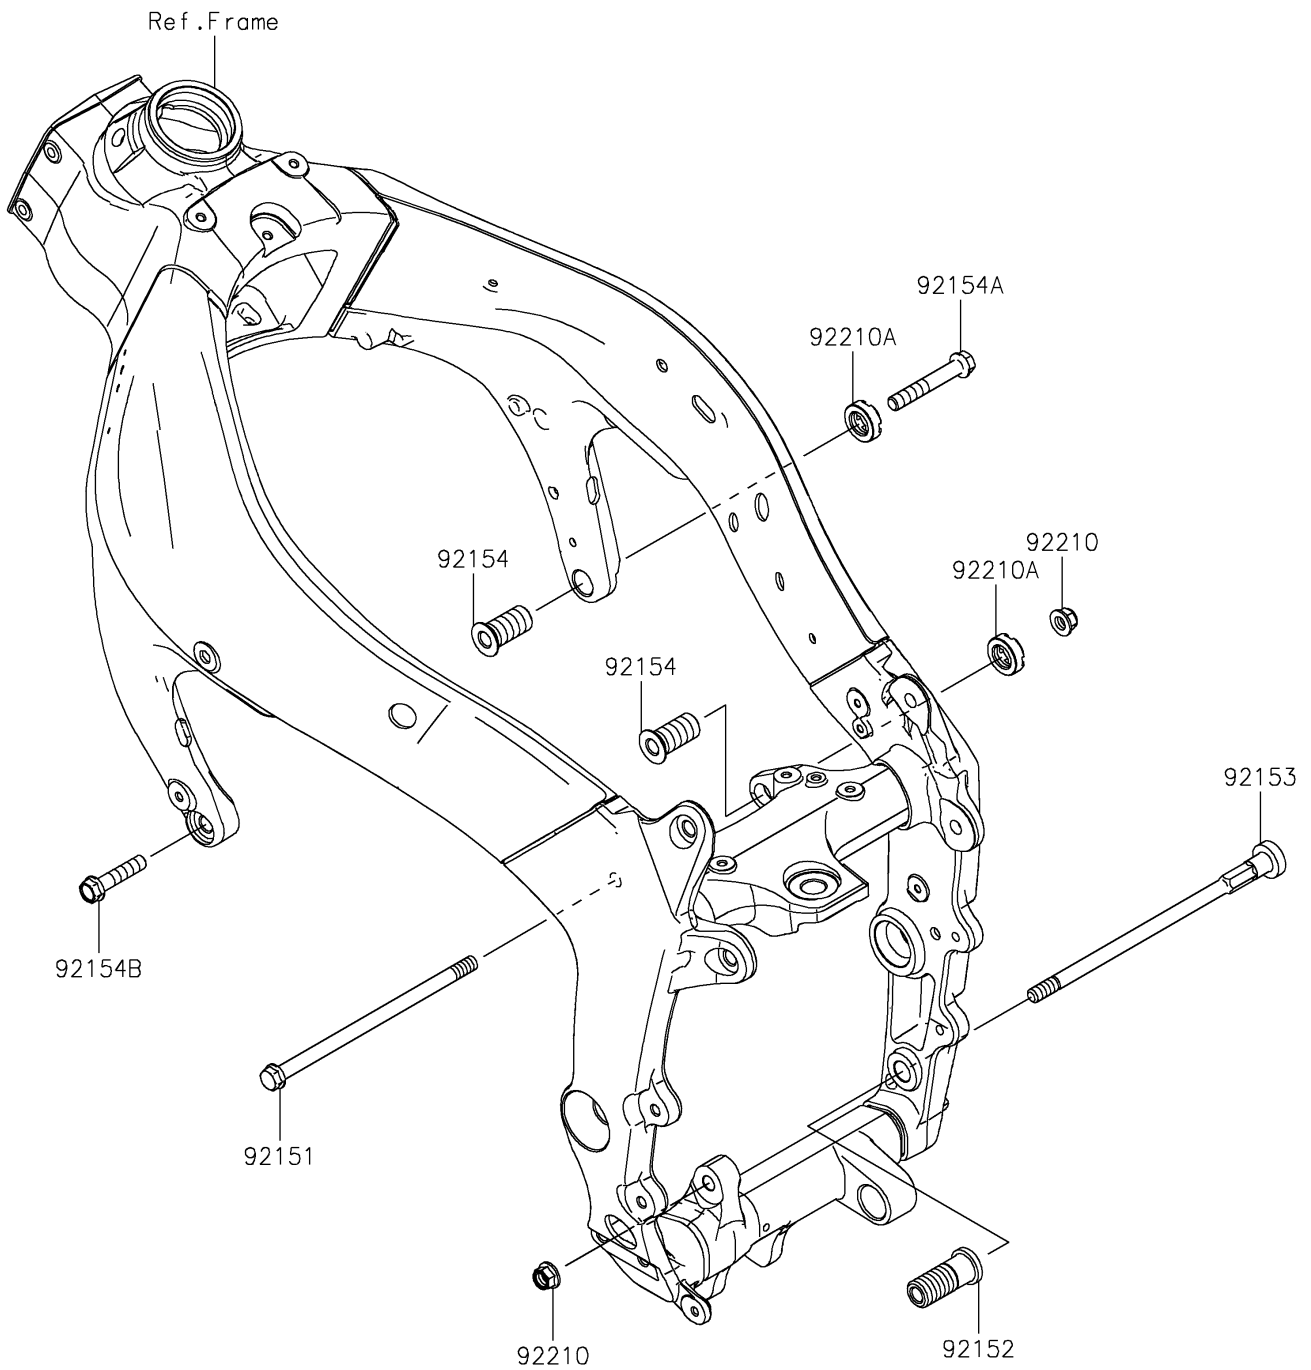

2024 Ninja ZX-6R ABS

PARTS DIAGRAM

Engine Mount

F2122

2024 Ninja ZX-6R ABS

PARTS LIST

Engine Mount

ITEM NAME	PART NUMBER	QUANTITY
-----------	-------------	----------