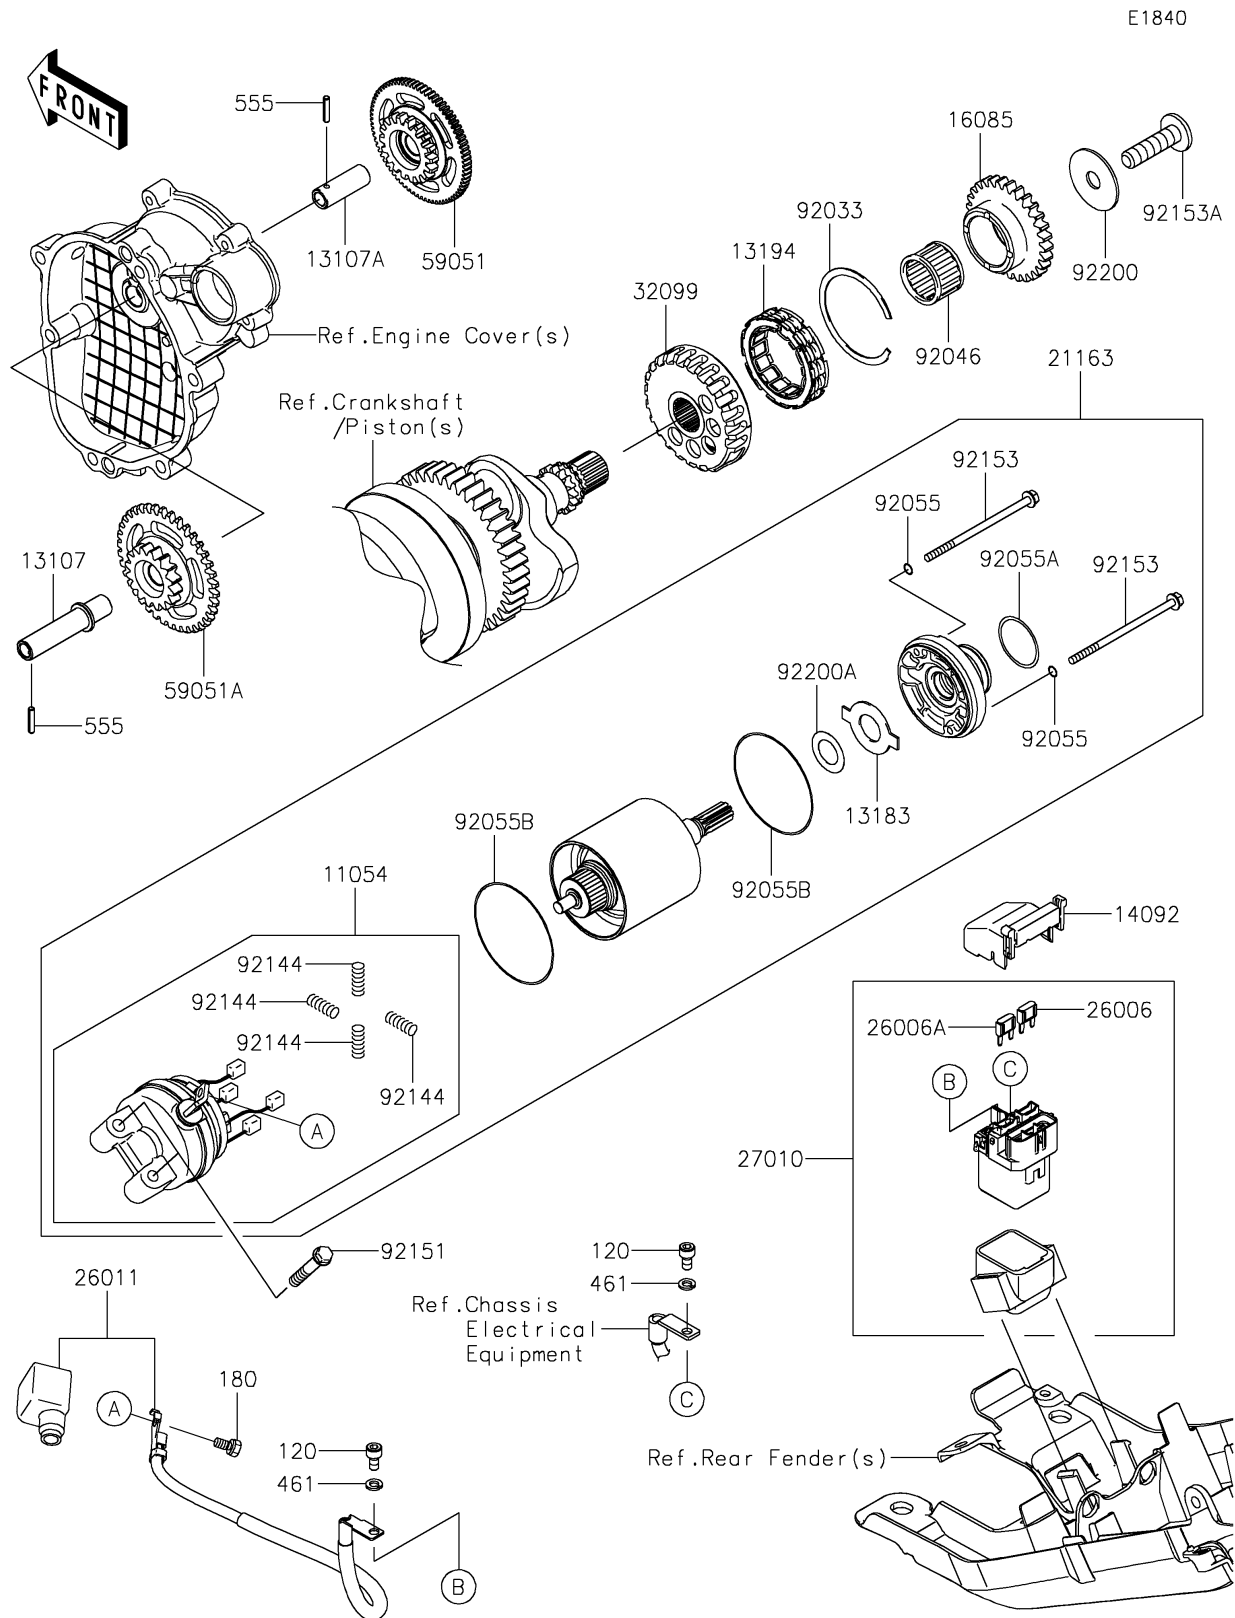

2024 Ninja ZX-6R ABS

PARTS DIAGRAM

Starter Motor