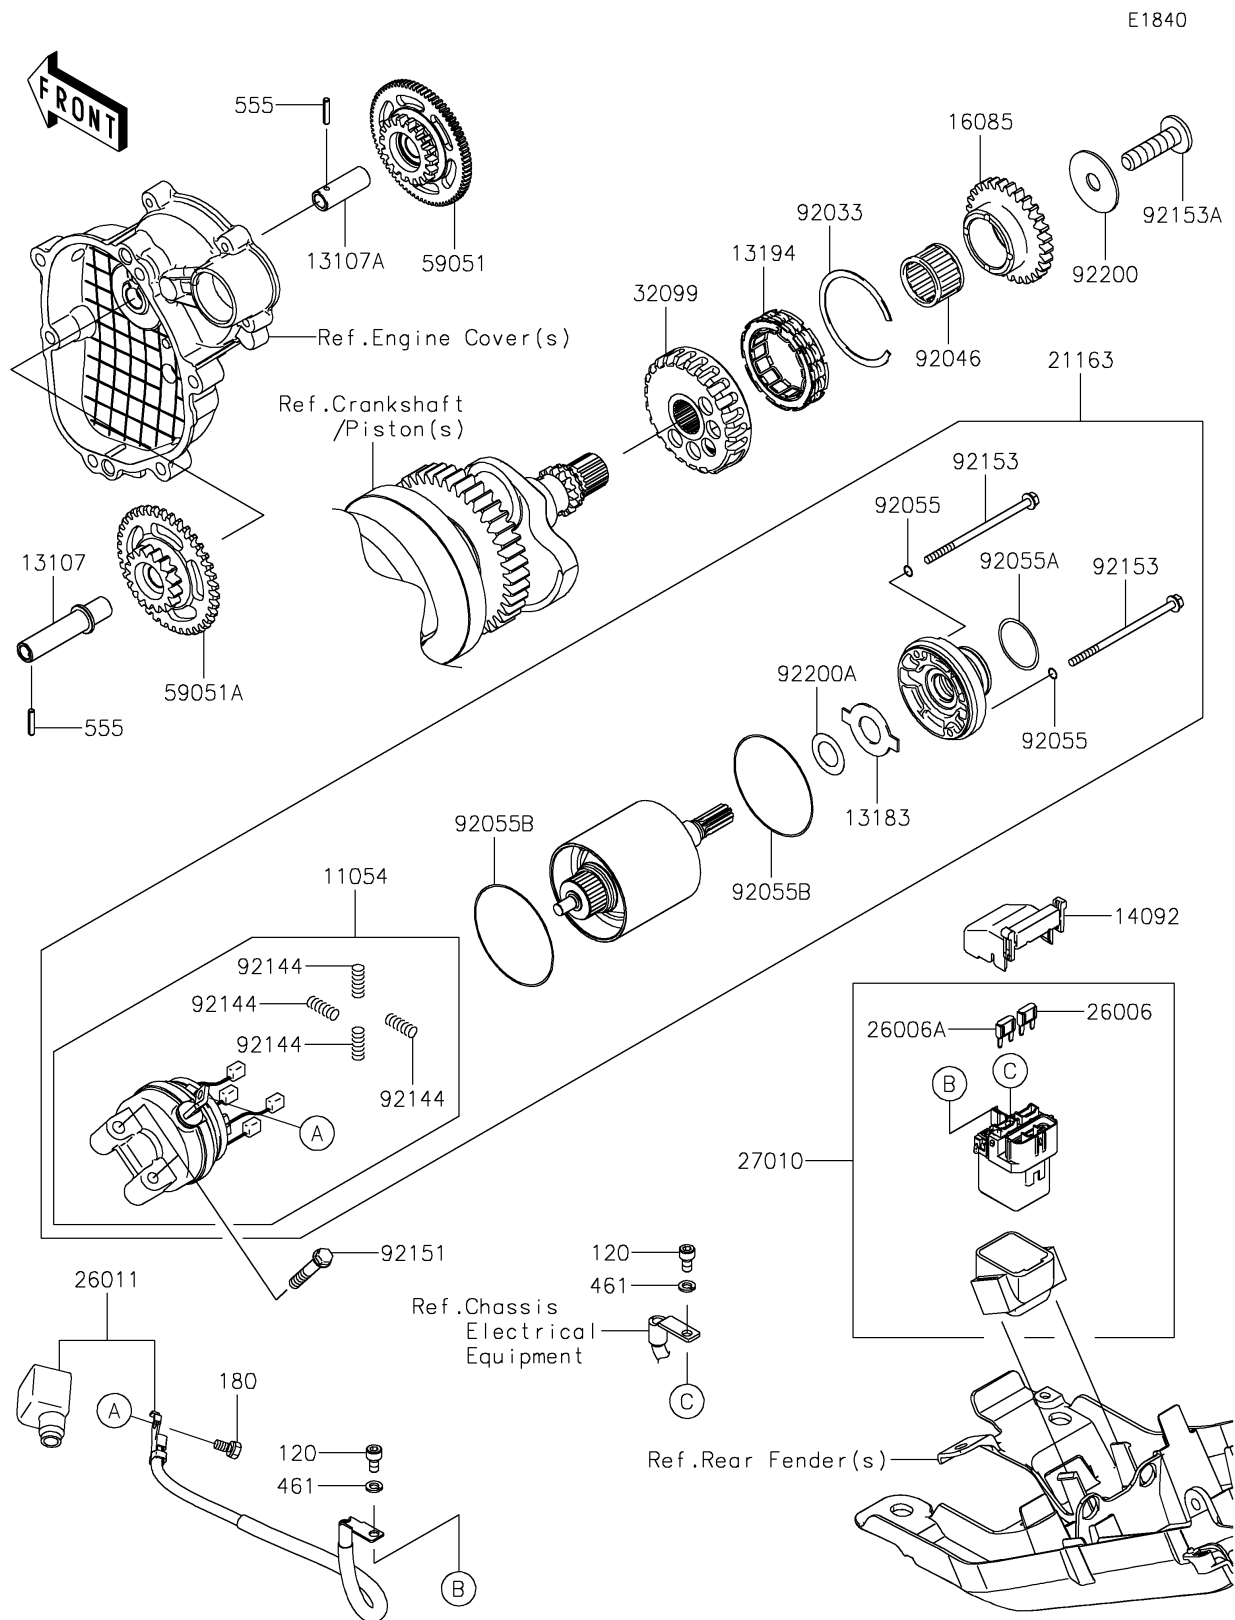

2024 Ninja® ZX-6R ABS

PARTS DIAGRAM

Starter Motor

2024 Ninja® ZX-6R ABS

PARTS LIST

Starter Motor

ITEM NAME

PART NUMBER

QUANTITY
