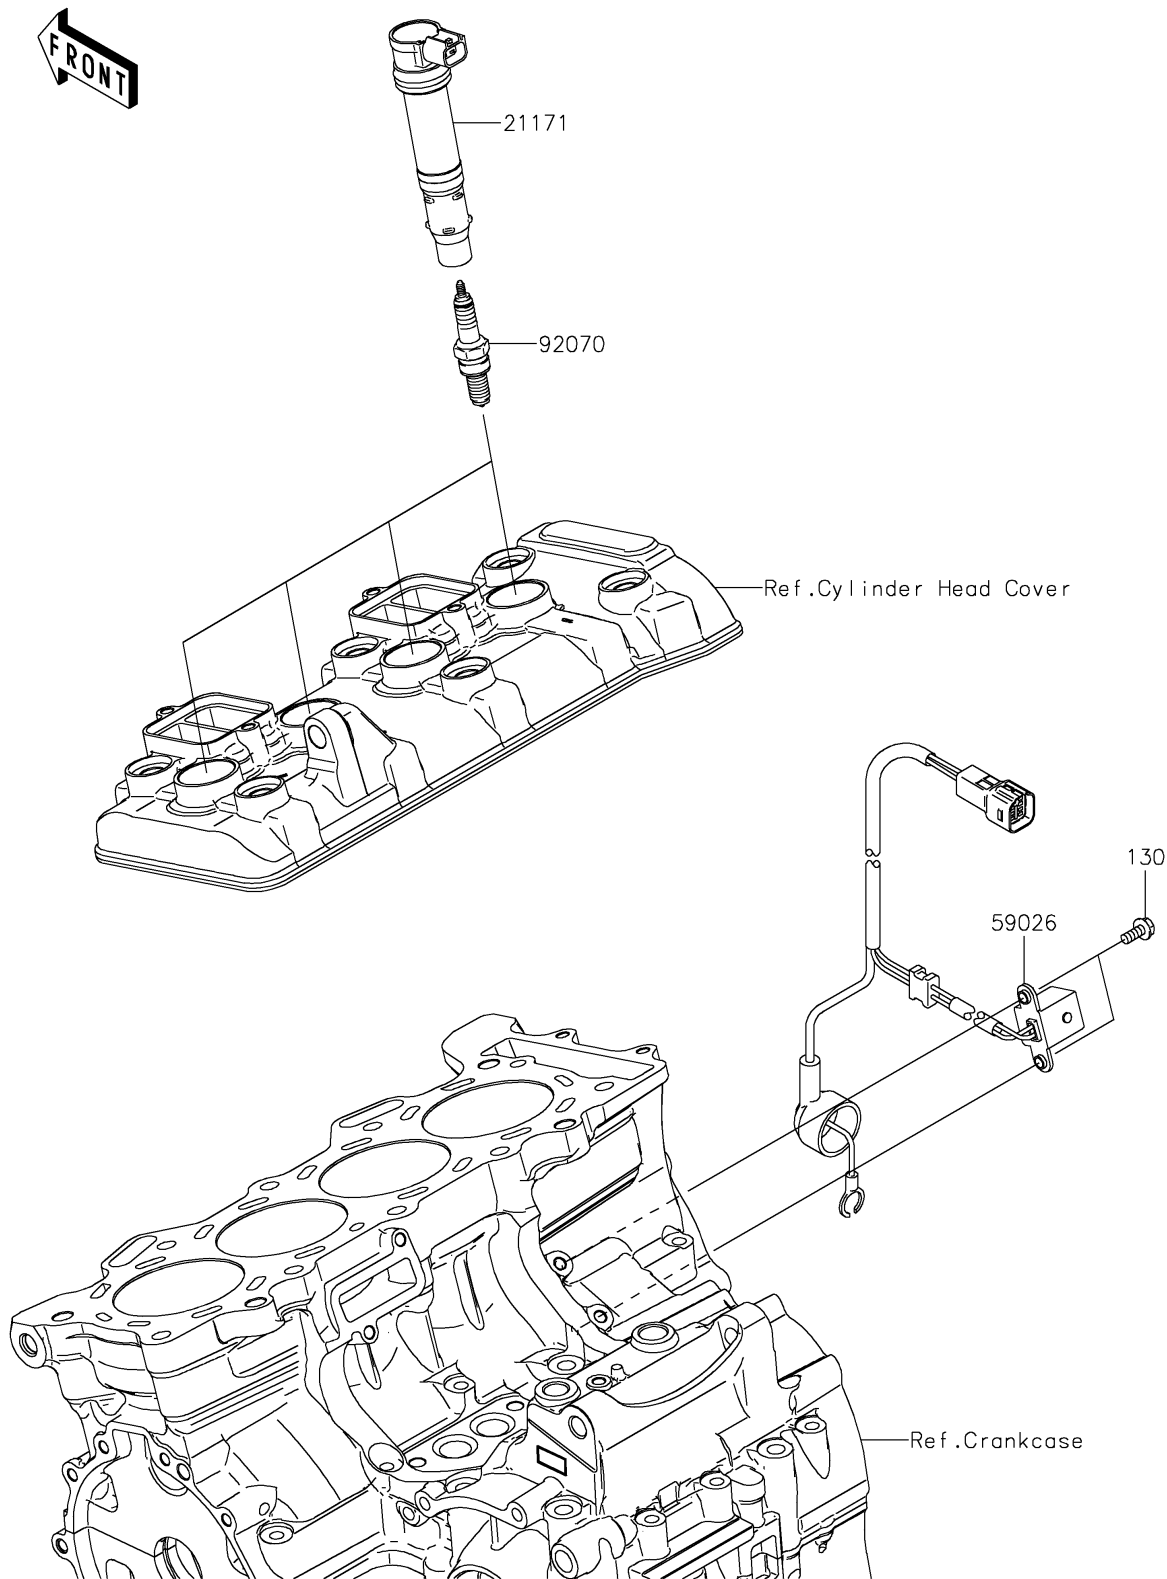

2024 Ninja® ZX-6R ABS

PARTS DIAGRAM

Ignition System

Kawasaki

Let the Good Times Roll®

E1830

2024 Ninja® ZX-6R ABS

PARTS LIST

Ignition System

ITEM NAME

PART NUMBER

QUANTITY
