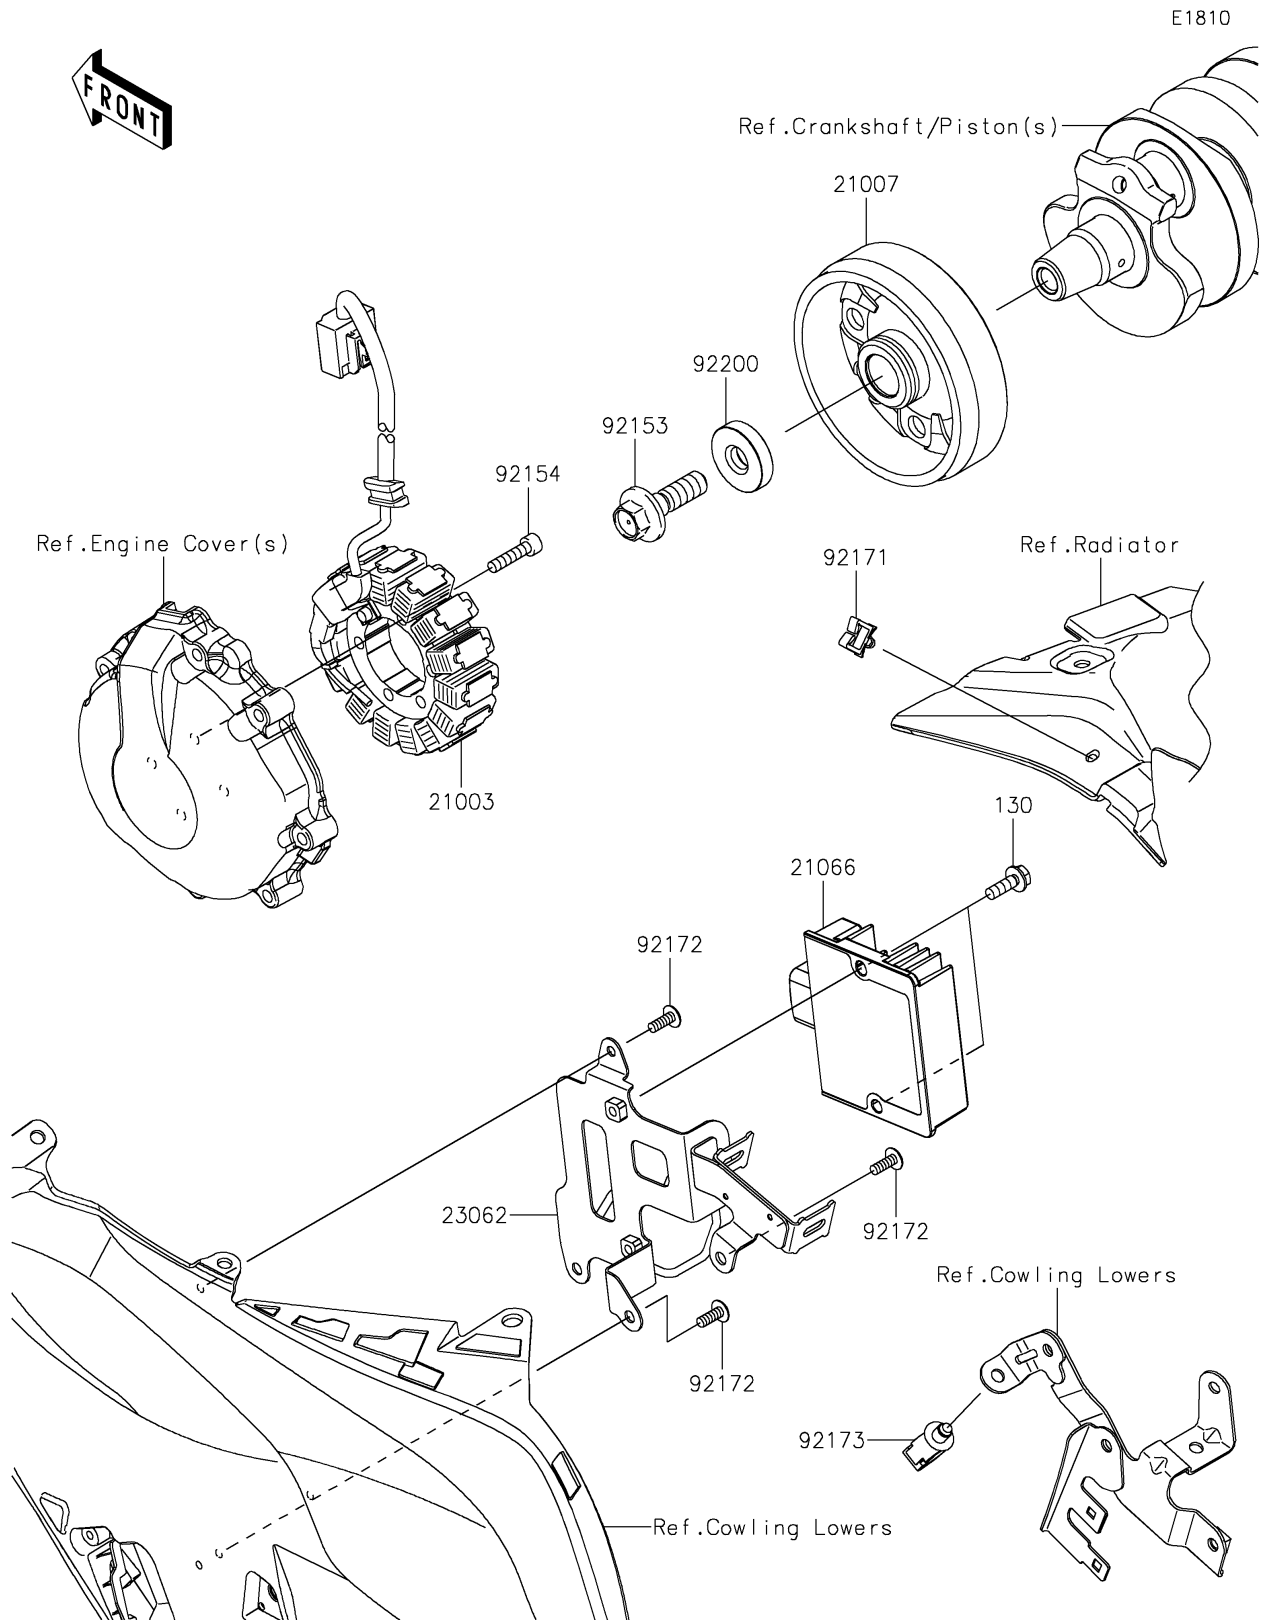

PARTS DIAGRAM

Generator

2024 NINJA® ZX™-6R 40th ANNIVERSARY EDITION ABS

PARTS LIST Generator

ITEM NAME	PART NUMBER	QUANTITY
-----------	-------------	----------
