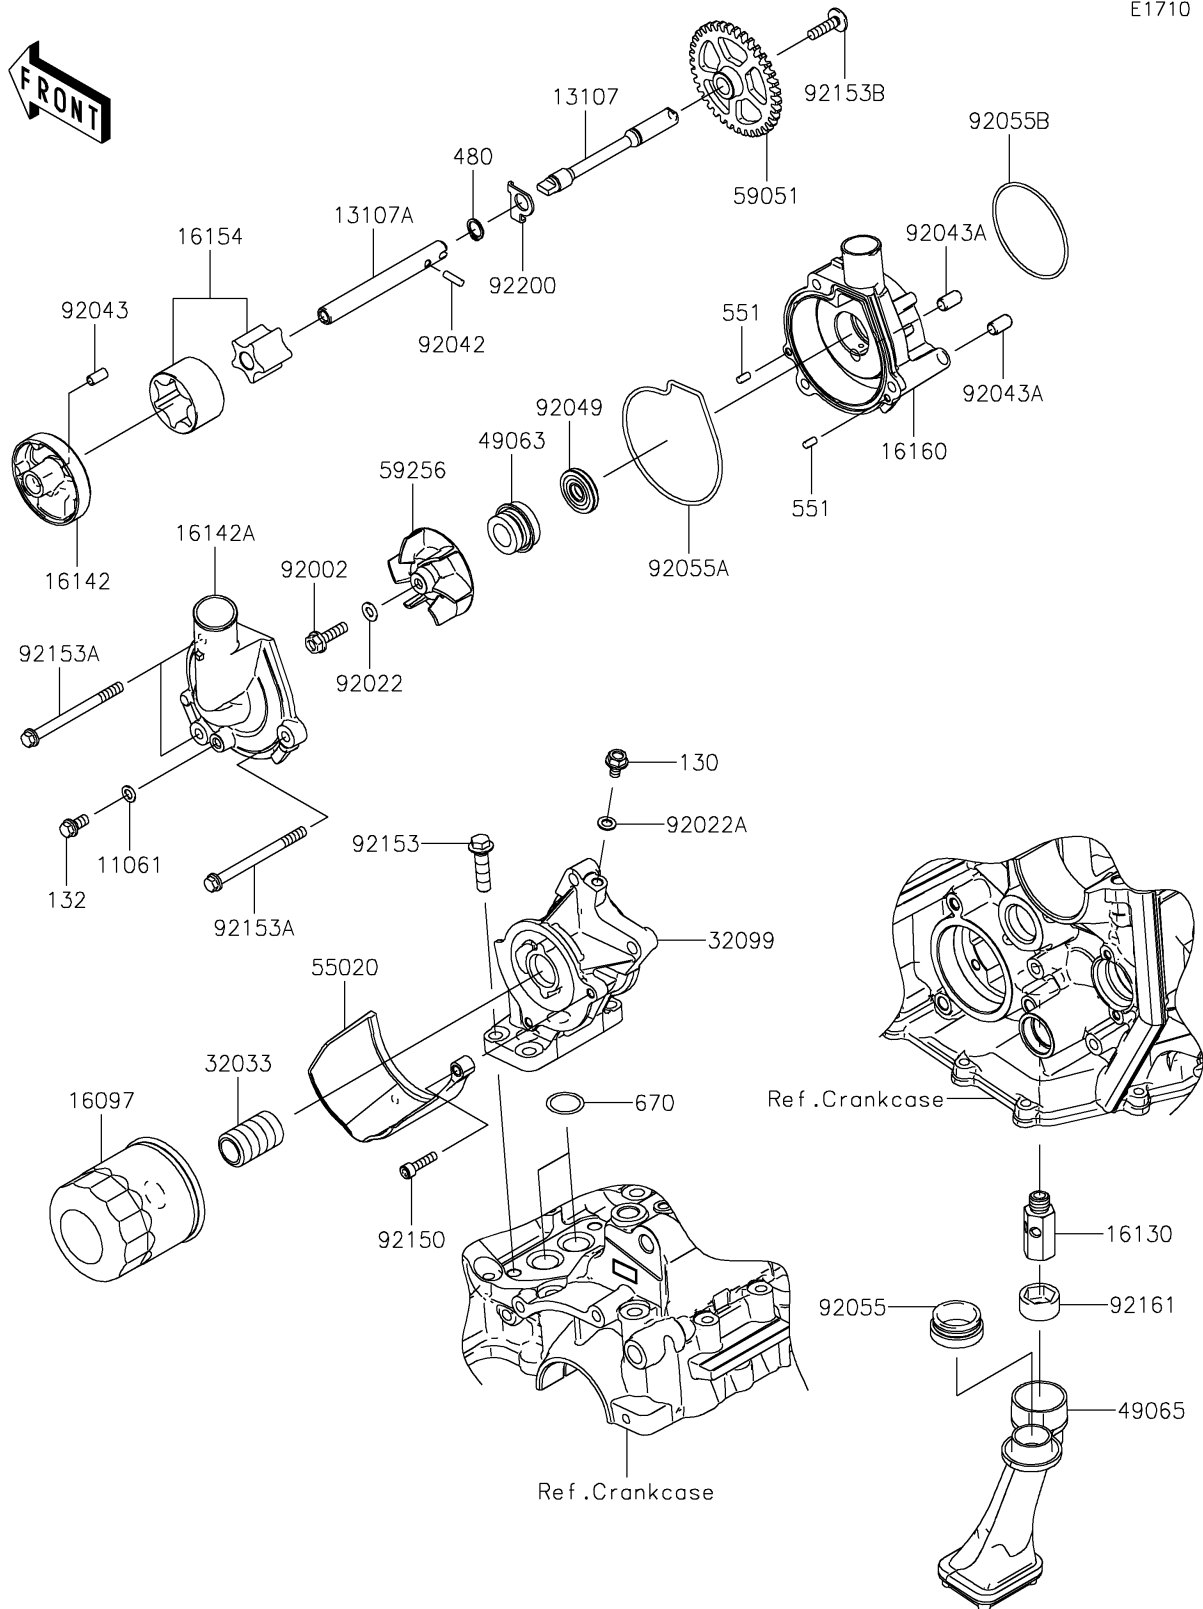

# 2024 Ninja ZX-6R ABS

## PARTS DIAGRAM

### Oil Pump/Oil Filter

E1710

## PARTS LIST

Oil Pump/Oil Filter

**ITEM NAME**

**PART NUMBER**

**QUANTITY**

---