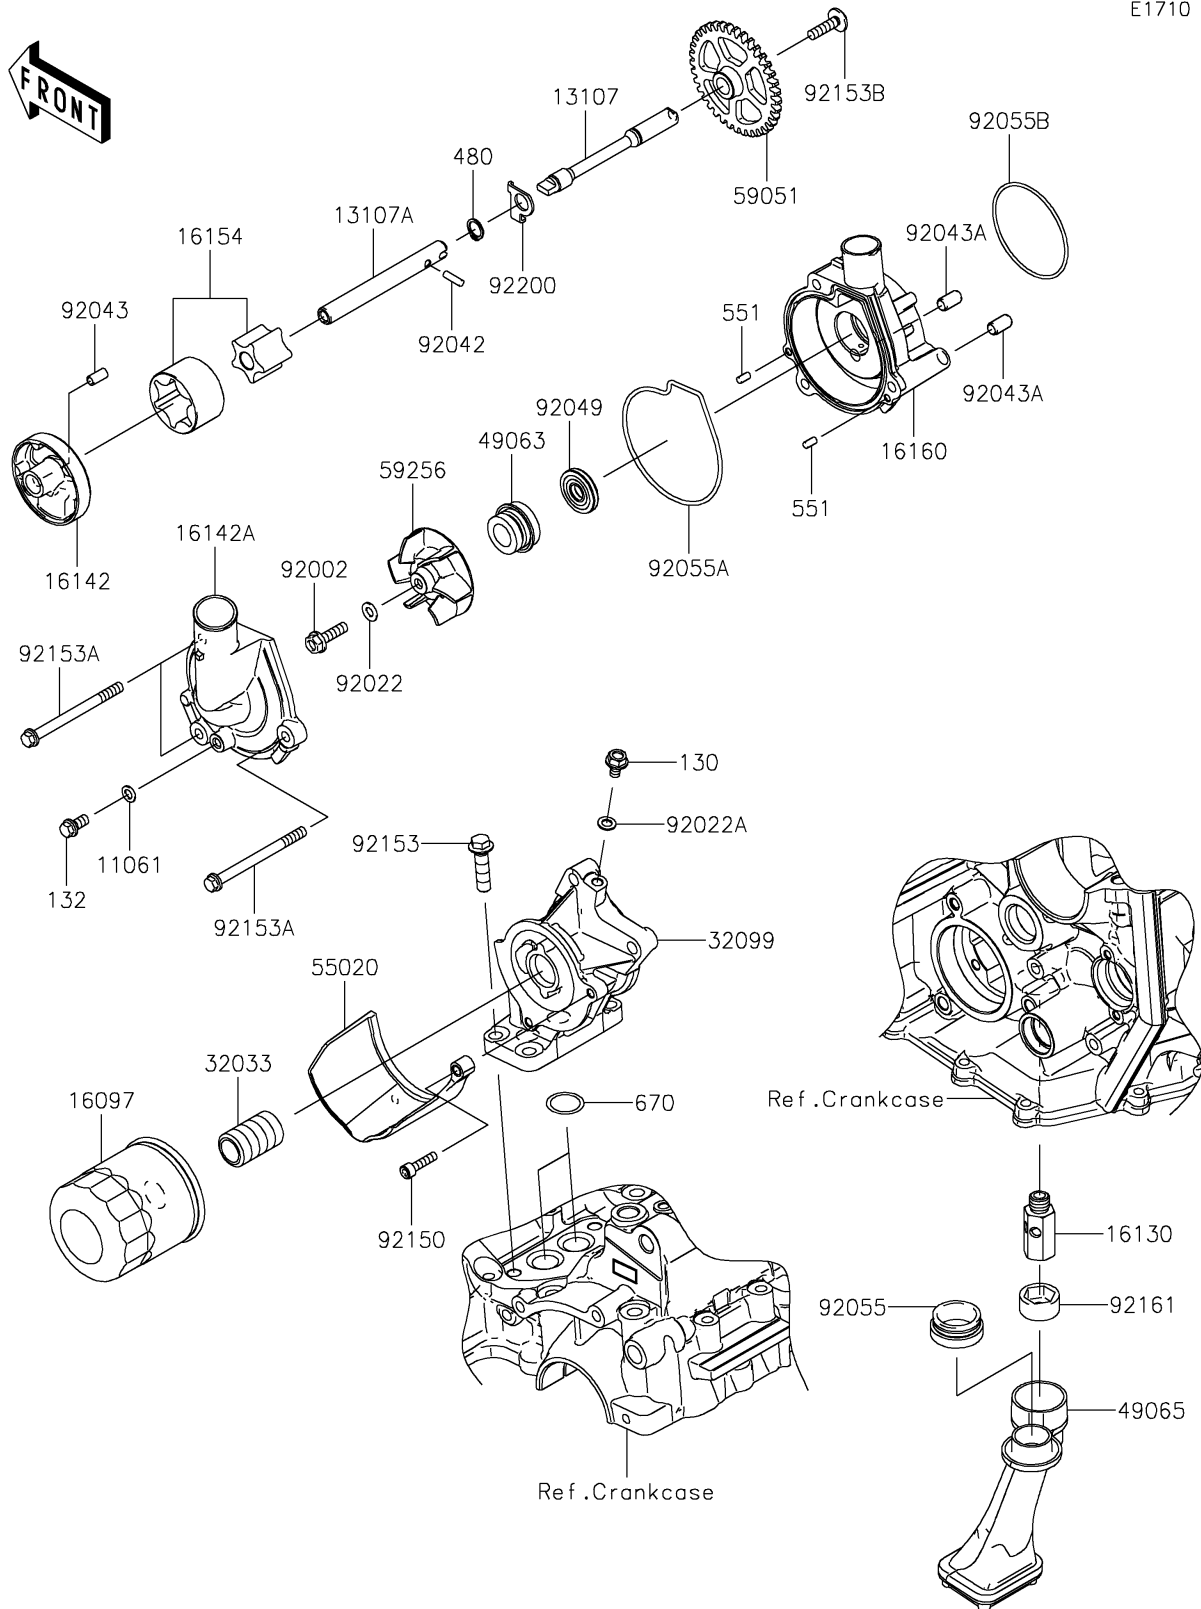

2024 Ninja® ZX-6R ABS

PARTS DIAGRAM

Oil Pump/Oil Filter

E1710

2024 Ninja® ZX-6R ABS

PARTS LIST

Oil Pump/Oil Filter

ITEM NAME

PART NUMBER

QUANTITY
