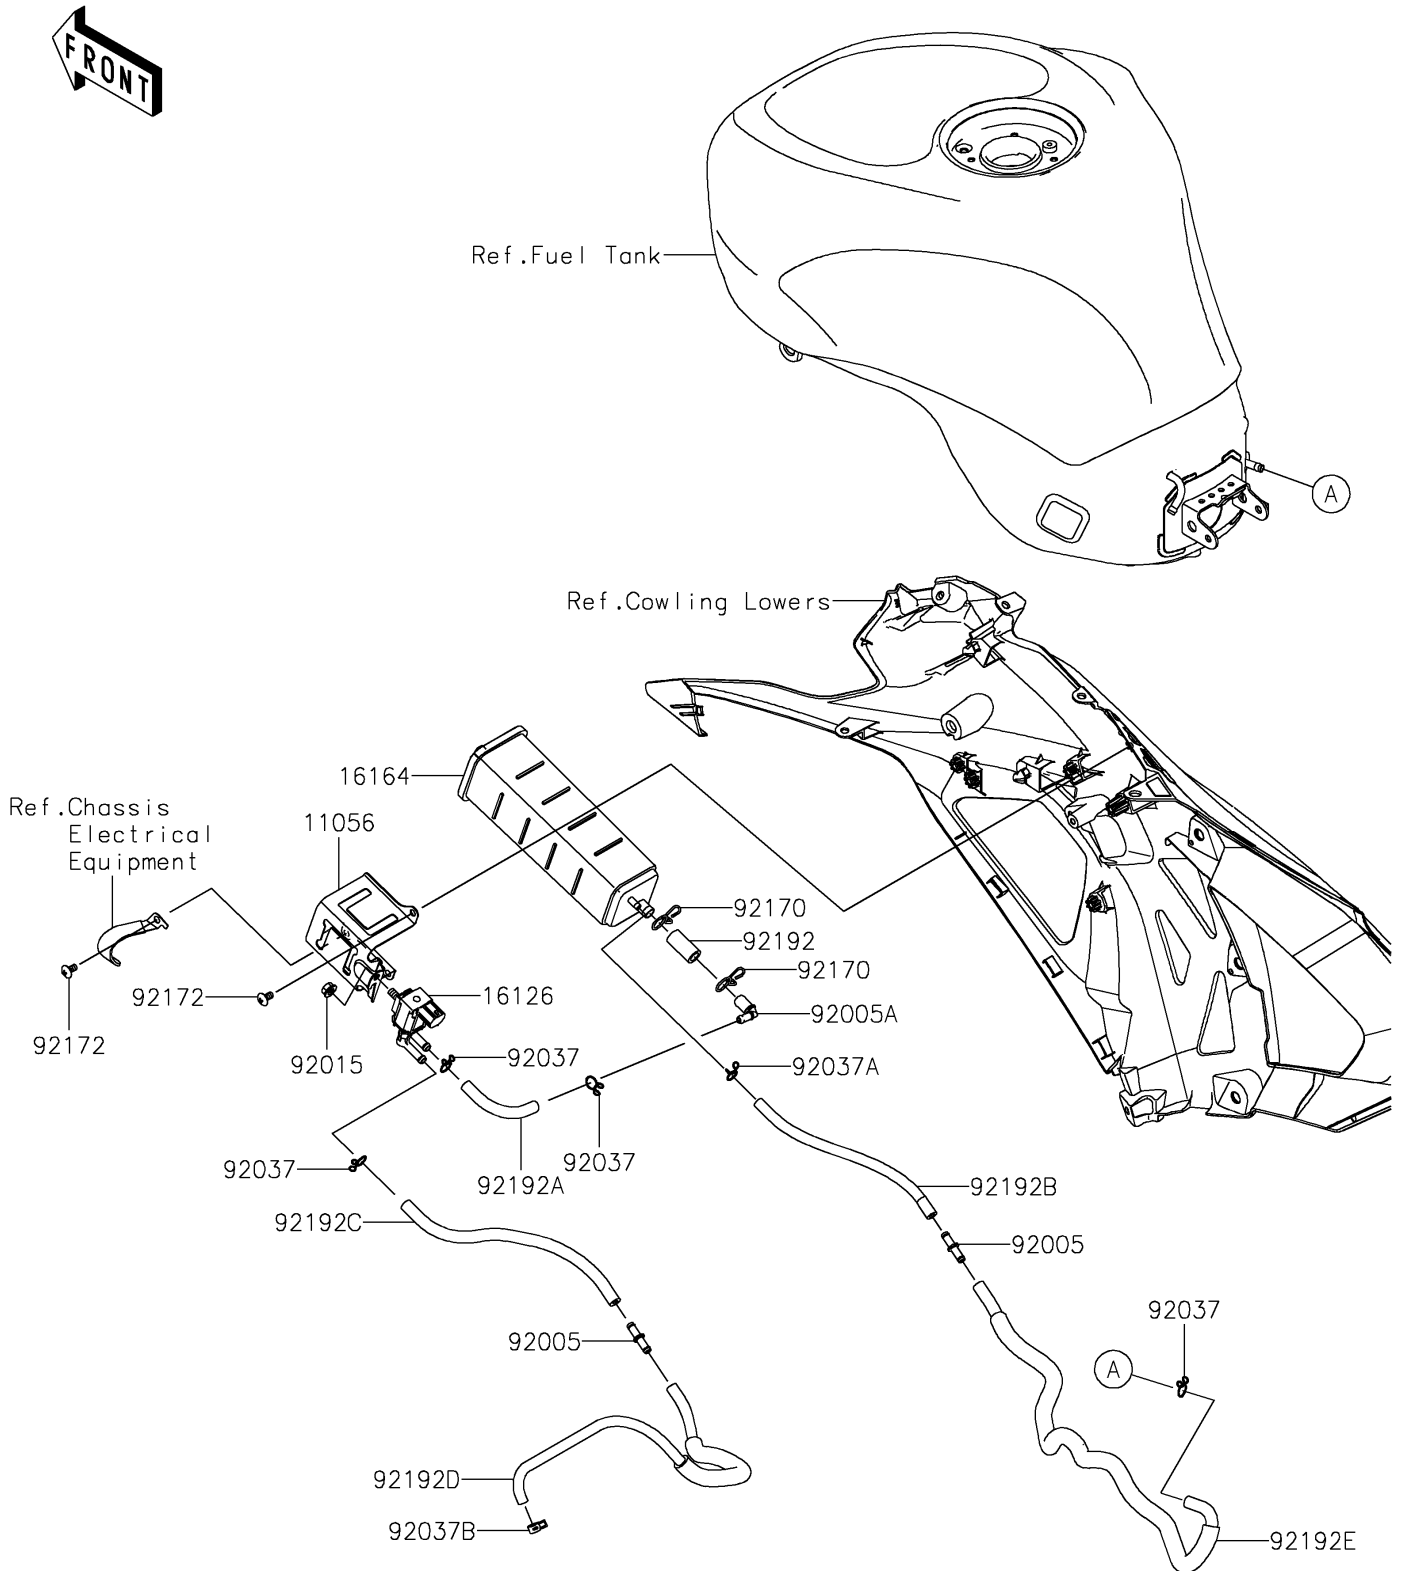

2024 Ninja ZX-6R ABS

PARTS DIAGRAM

Fuel Evaporative System(CA)

E1650

2024 Ninja ZX-6R ABS

PARTS LIST

Fuel Evaporative System(CA)

ITEM NAME

PART NUMBER

QUANTITY
