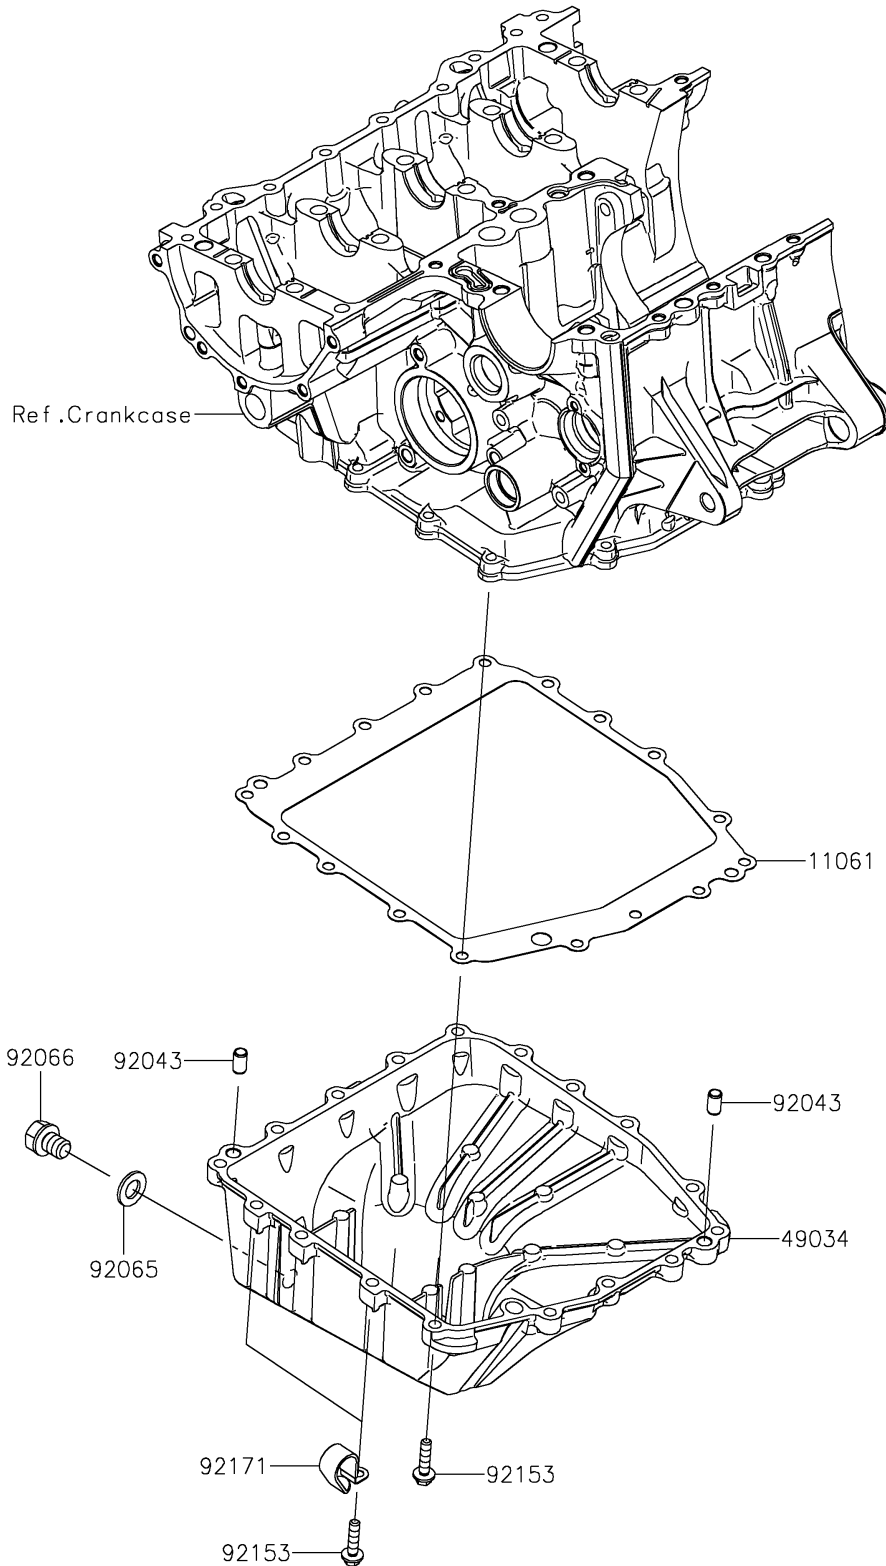

2024 Ninja ZX-6R ABS

PARTS DIAGRAM

Oil Pan

E1434

2024 Ninja ZX-6R ABS

PARTS LIST

Oil Pan

ITEM NAME

PART NUMBER

QUANTITY
