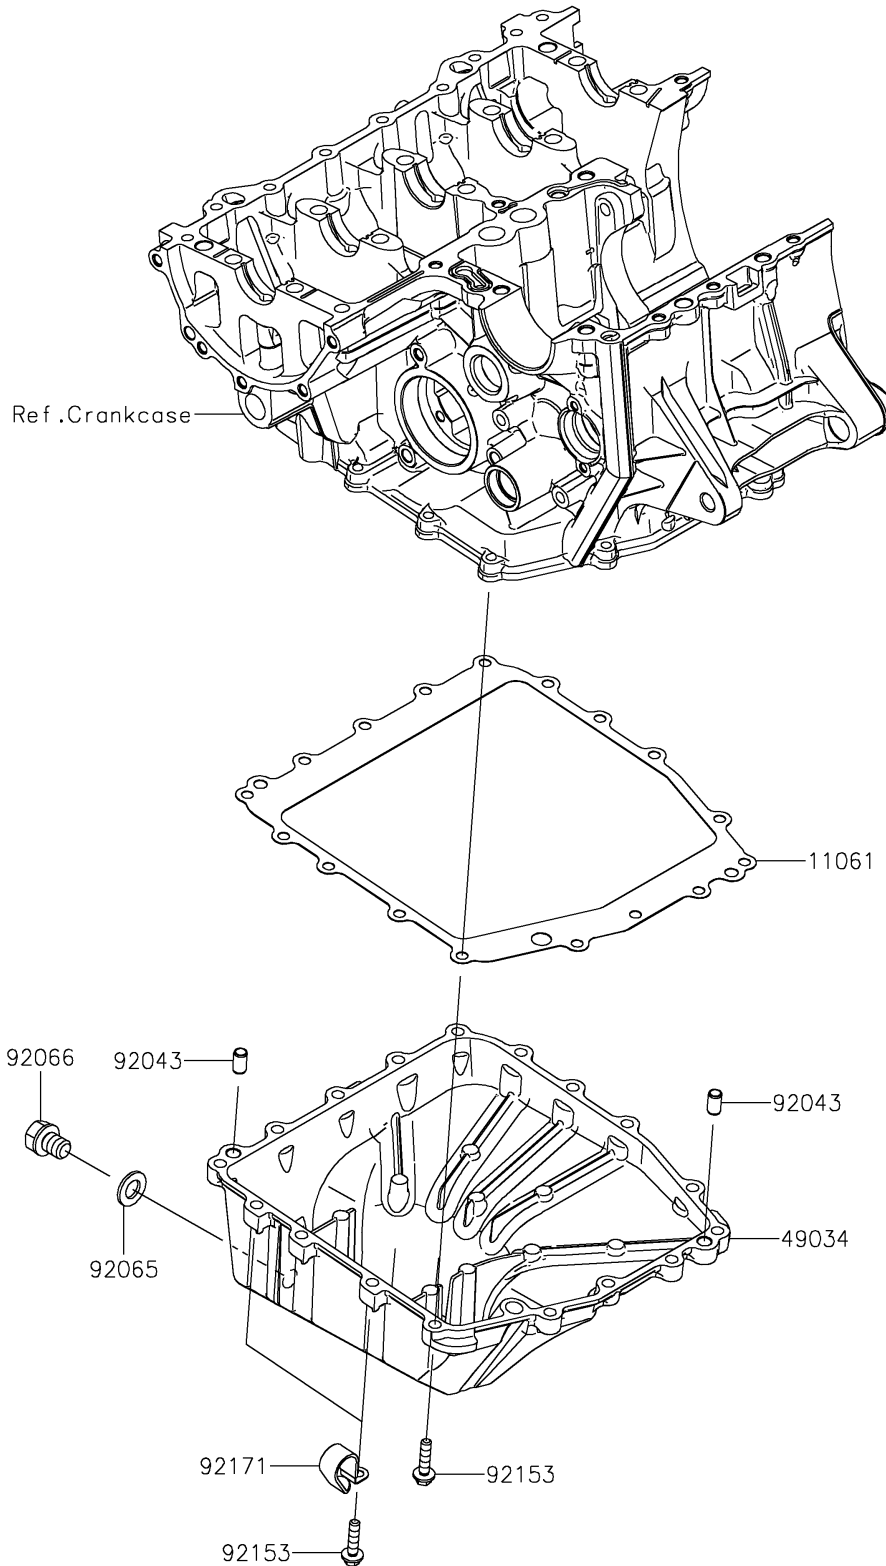

2024 Ninja ZX-6R ABS

PARTS DIAGRAM

Oil Pan

E1434

2024 Ninja ZX-6R ABS

PARTS LIST

Oil Pan

| ITEM NAME | PART NUMBER | QUANTITY |
|-----------|-------------|----------|
|-----------|-------------|----------|
