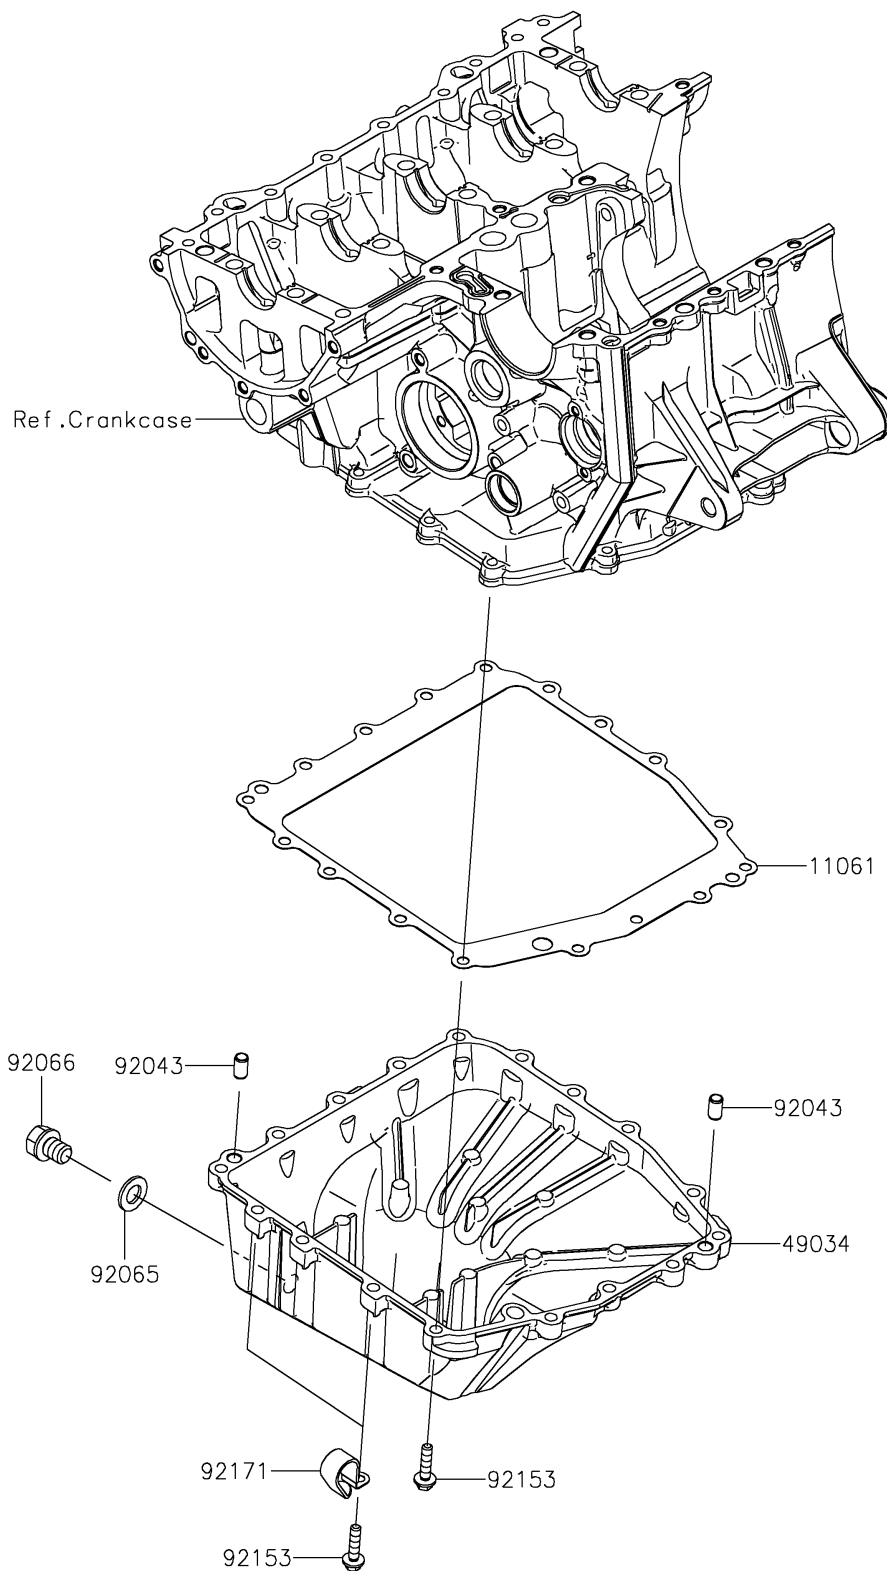

2024 Ninja® ZX-6R ABS

PARTS DIAGRAM

Oil Pan

E1434

2024 Ninja® ZX-6R ABS

PARTS LIST

Oil Pan

ITEM NAME

PART NUMBER

QUANTITY
