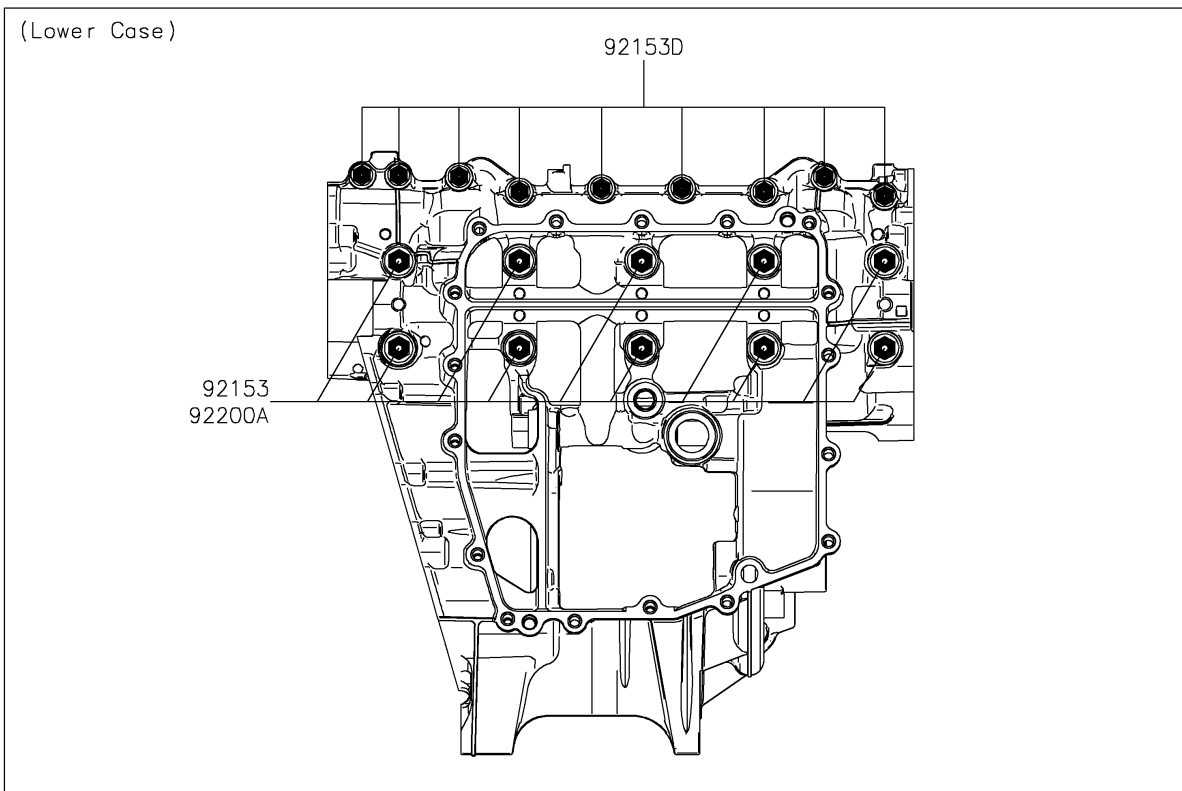

2024 Ninja® ZX-6R ABS

PARTS DIAGRAM

Crankcase Bolt Pattern

E1412

2024 Ninja® ZX-6R ABS

PARTS LIST

Crankcase Bolt Pattern

ITEM NAME

PART NUMBER

QUANTITY
