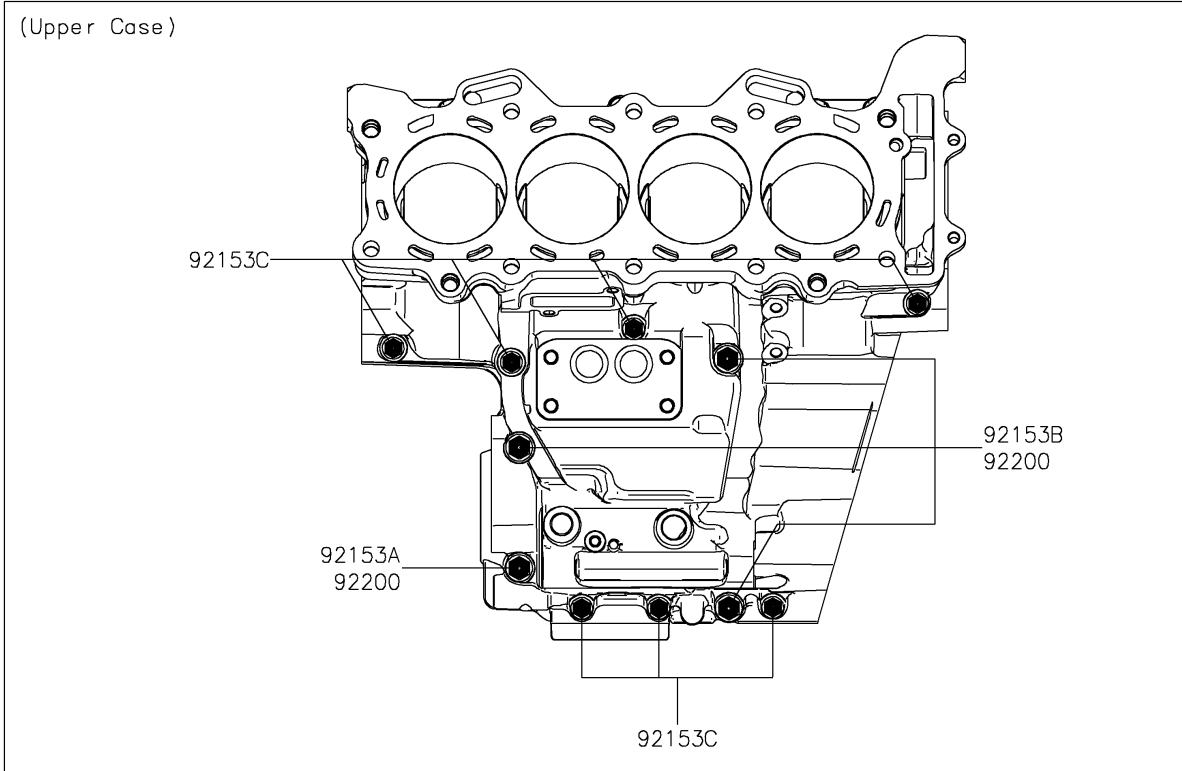

2024 Ninja® ZX-6R ABS

PARTS DIAGRAM

Crankcase Bolt Pattern

E1412

2024 Ninja® ZX-6R ABS

PARTS LIST

Crankcase Bolt Pattern

ITEM NAME

PART NUMBER

QUANTITY
