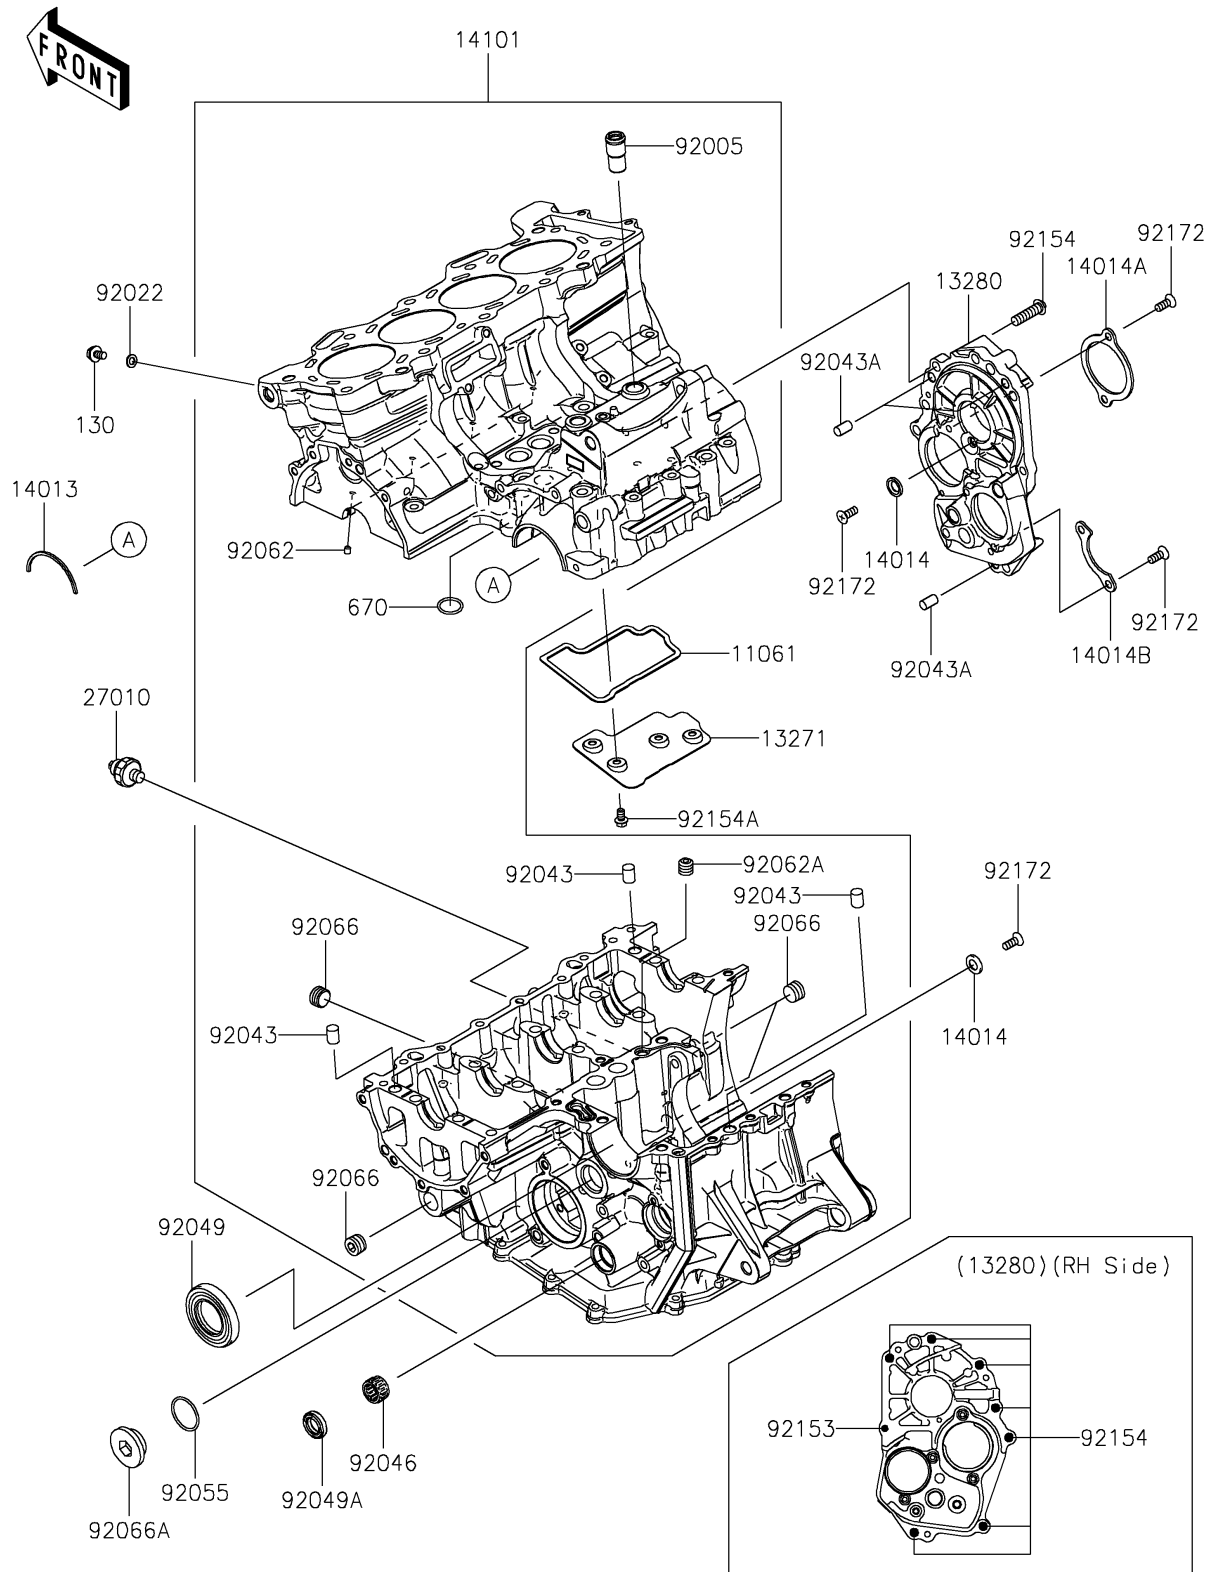

2024 Ninja ZX-6R ABS

PARTS DIAGRAM

Crankcase

E1411

2024 Ninja ZX-6R ABS

PARTS LIST

Crankcase

ITEM NAME

PART NUMBER

QUANTITY
