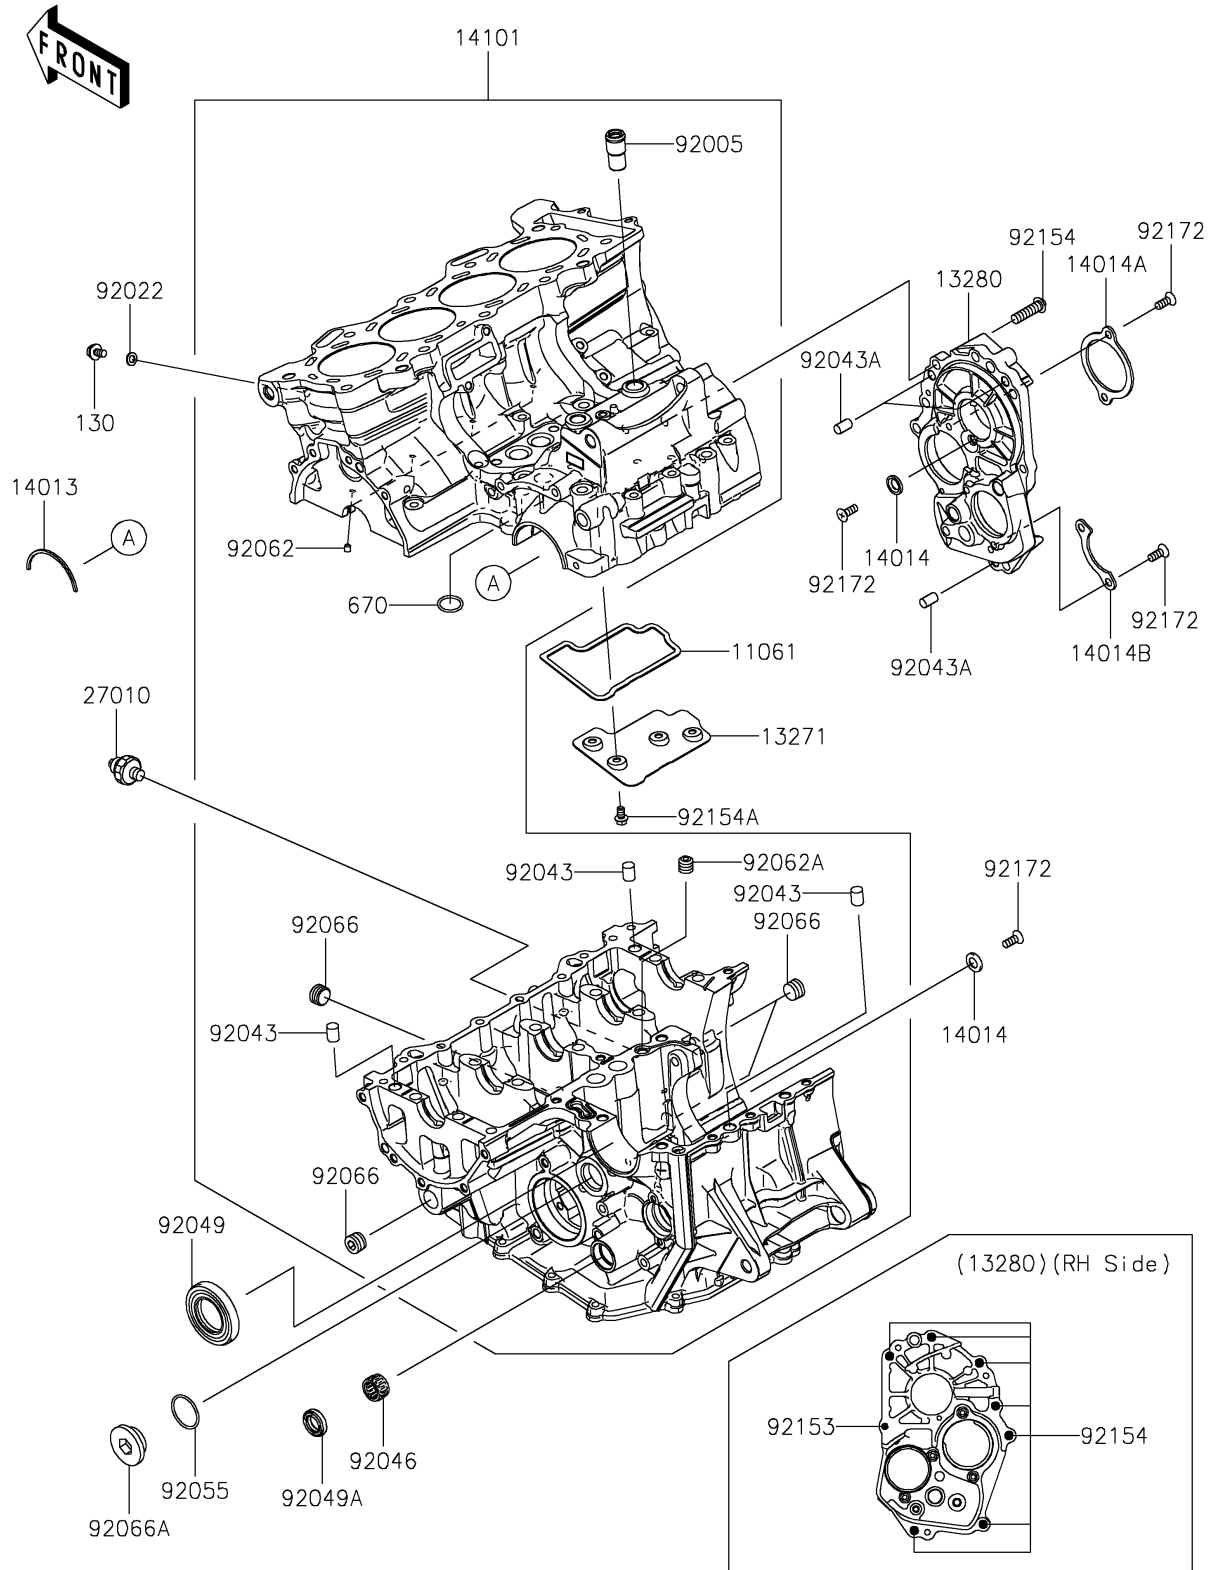

2024 Ninja ZX-6R ABS

PARTS DIAGRAM

Crankcase

E1411

2024 Ninja ZX-6R ABS

PARTS LIST

Crankcase

ITEM NAME

PART NUMBER

QUANTITY
