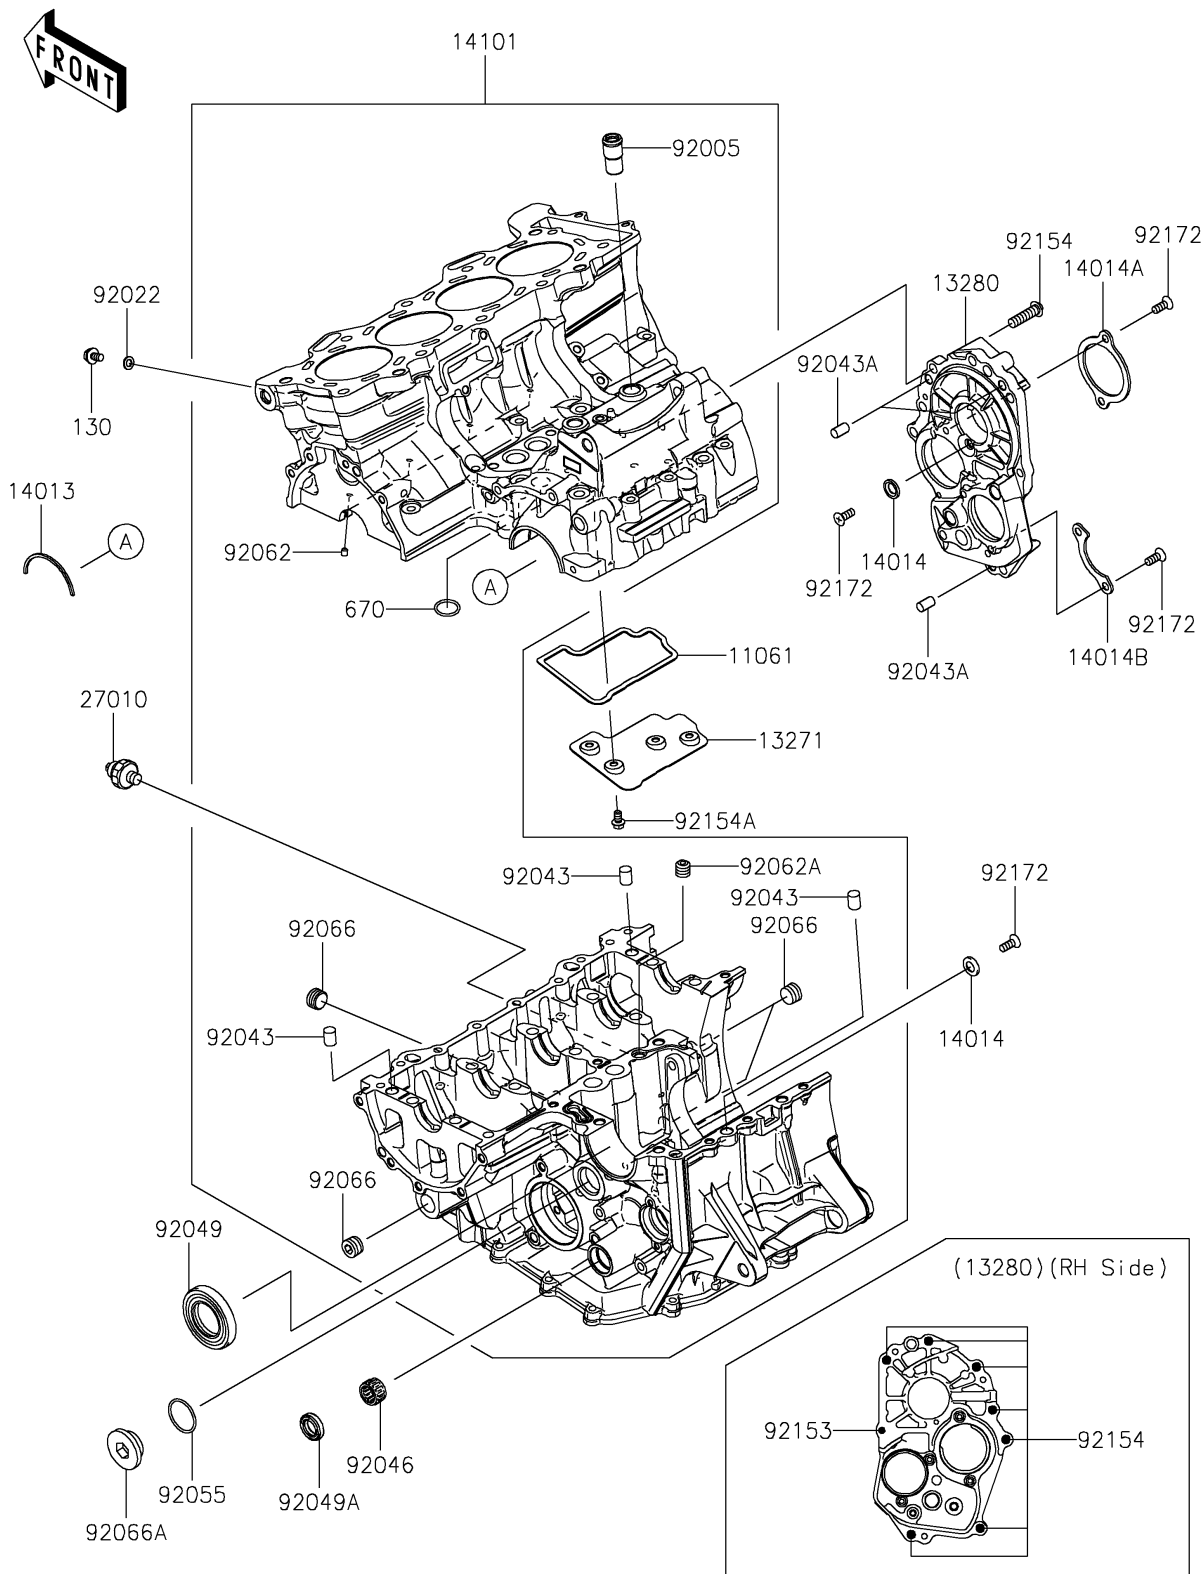

PARTS DIAGRAM

Crankcase

E1411

2024 NINJA® ZX™-6R 40th ANNIVERSARY EDITION ABS

Kawasaki
Let the Good Times Roll®

PARTS LIST

Crankcase

ITEM NAME	PART NUMBER	QUANTITY
GASKET,BREATHER ROOM (Ref # 11061)	11061-0291	1
PLATE,BREATHER ROOM (Ref # 13271)	13271-0795	1
HOLDER,TRANSMISSION (Ref # 13280)	13280-0305	1
RING-POSITION (Ref # 14013)	14013-1051	1
PLATE-POSITION,9.5X17X2.3 (Ref # 14014)	14014-0019	2
PLATE-POSITION (Ref # 14014A)	14014-0029	1
PLATE-POSITION (Ref # 14014B)	14014-0030	1
SET-CRANKCASE (Ref # 14101)	14101-0021	1
SWITCH,OIL PRESSURE (Ref # 27010)	27010-1313	1
FITTING,BREATHER (Ref # 92005)	92005-1238	1
WASHER,6.2X11X1 (Ref # 92022)	92022-304	1
PIN,10X14 (Ref # 92043)	92043-1506	3
PIN,8X14 (Ref # 92043A)	92043-1567	3
BEARING-NEEDLE,HK1412FM (Ref # 92046)	92046-0043	1
SEAL-OIL,TC32578 (Ref # 92049)	92049-1474	1
SEAL-OIL,TC14245 (Ref # 92049A)	92049-1520	1
RING-O,27.7X2.4 (Ref # 92055)	92055-091	1
NOZZLE (Ref # 92062)	92062-0019	4
NOZZLE (Ref # 92062A)	92062-1056	1
PLUG,PT3/8X10 (Ref # 92066)	92066-0003	4
PLUG,25X8 (Ref # 92066A)	92066-1161	1
BOLT,TORX,6X25 (Ref # 92153)	92153-1640	1
BOLT,TORX,8X28 (Ref # 92154)	92154-0415	7
BOLT,FLANGED,6X10 (Ref # 92154A)	92154-1887	4
SCREW,6X16 (Ref # 92172)	92172-0090	6
BOLT-FLANGED,6X10 (Ref # 130)	130BD0610	1
O RING,18MM (Ref # 670)	670D2018	2