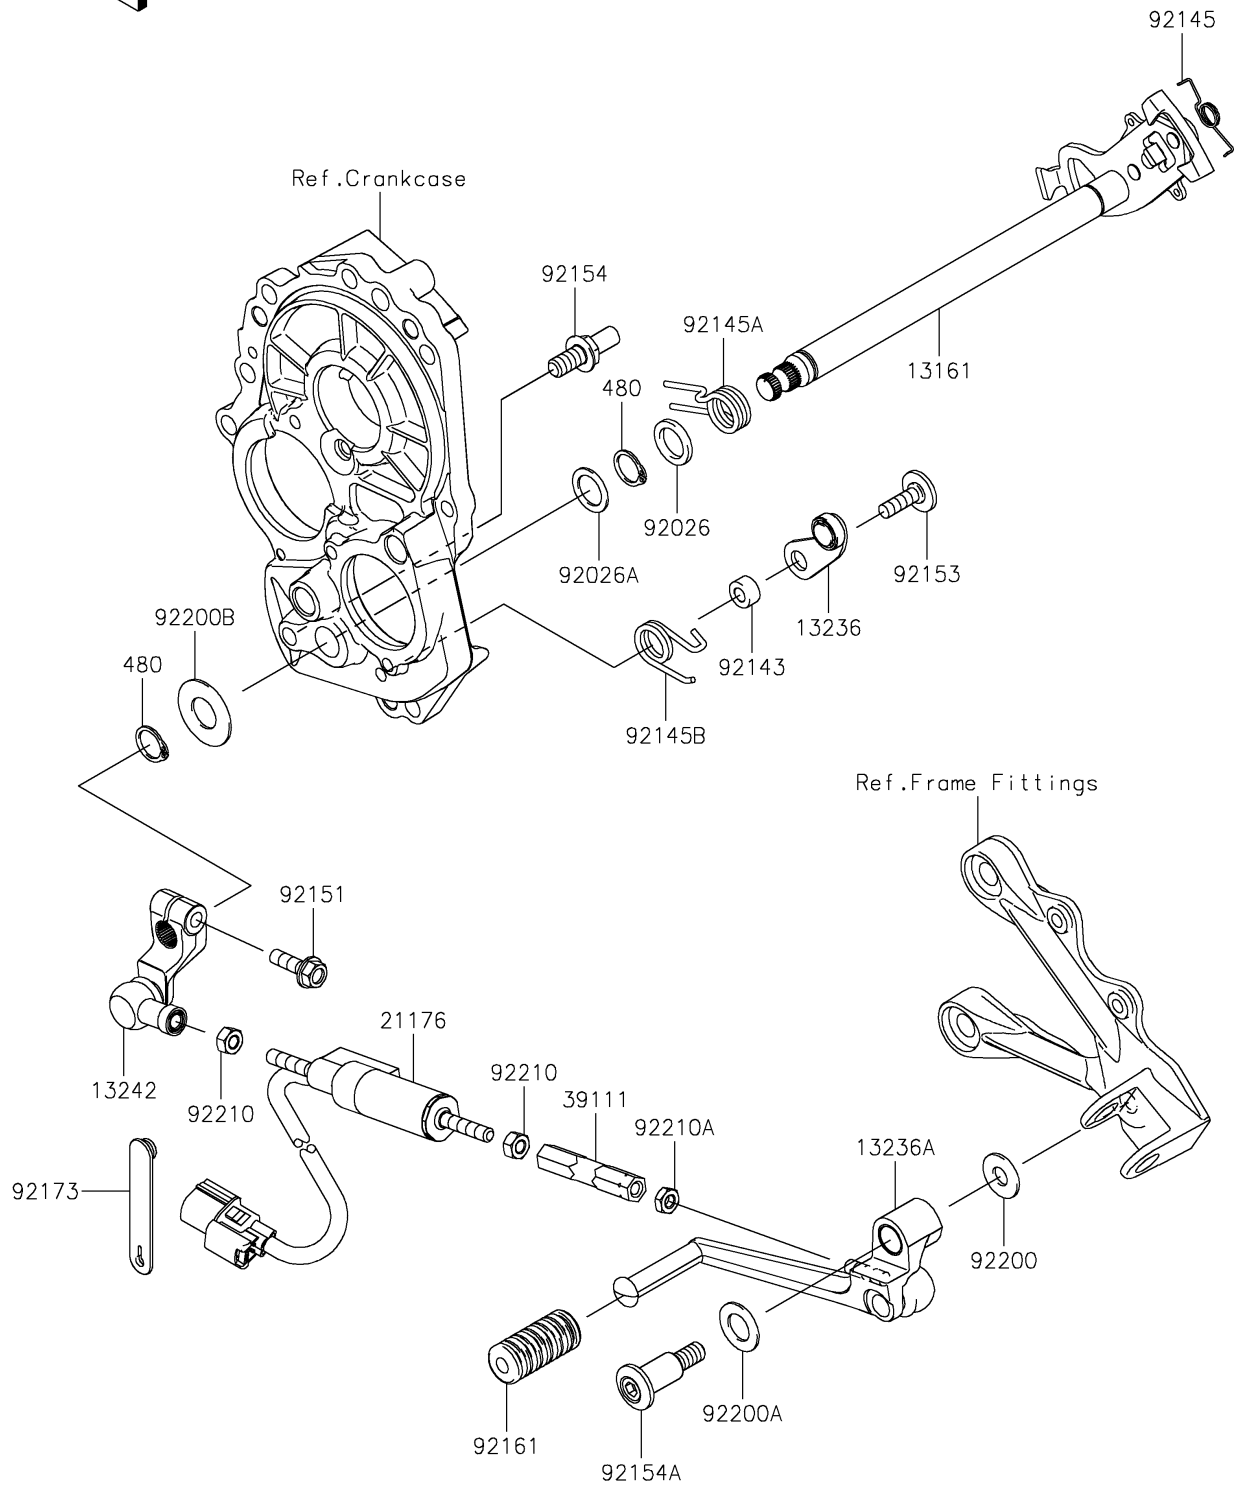

2024 Ninja ZX-6R ABS

PARTS DIAGRAM

Gear Change Mechanism

E1370

2024 Ninja ZX-6R ABS

PARTS LIST

Gear Change Mechanism

ITEM NAME

PART NUMBER

QUANTITY
