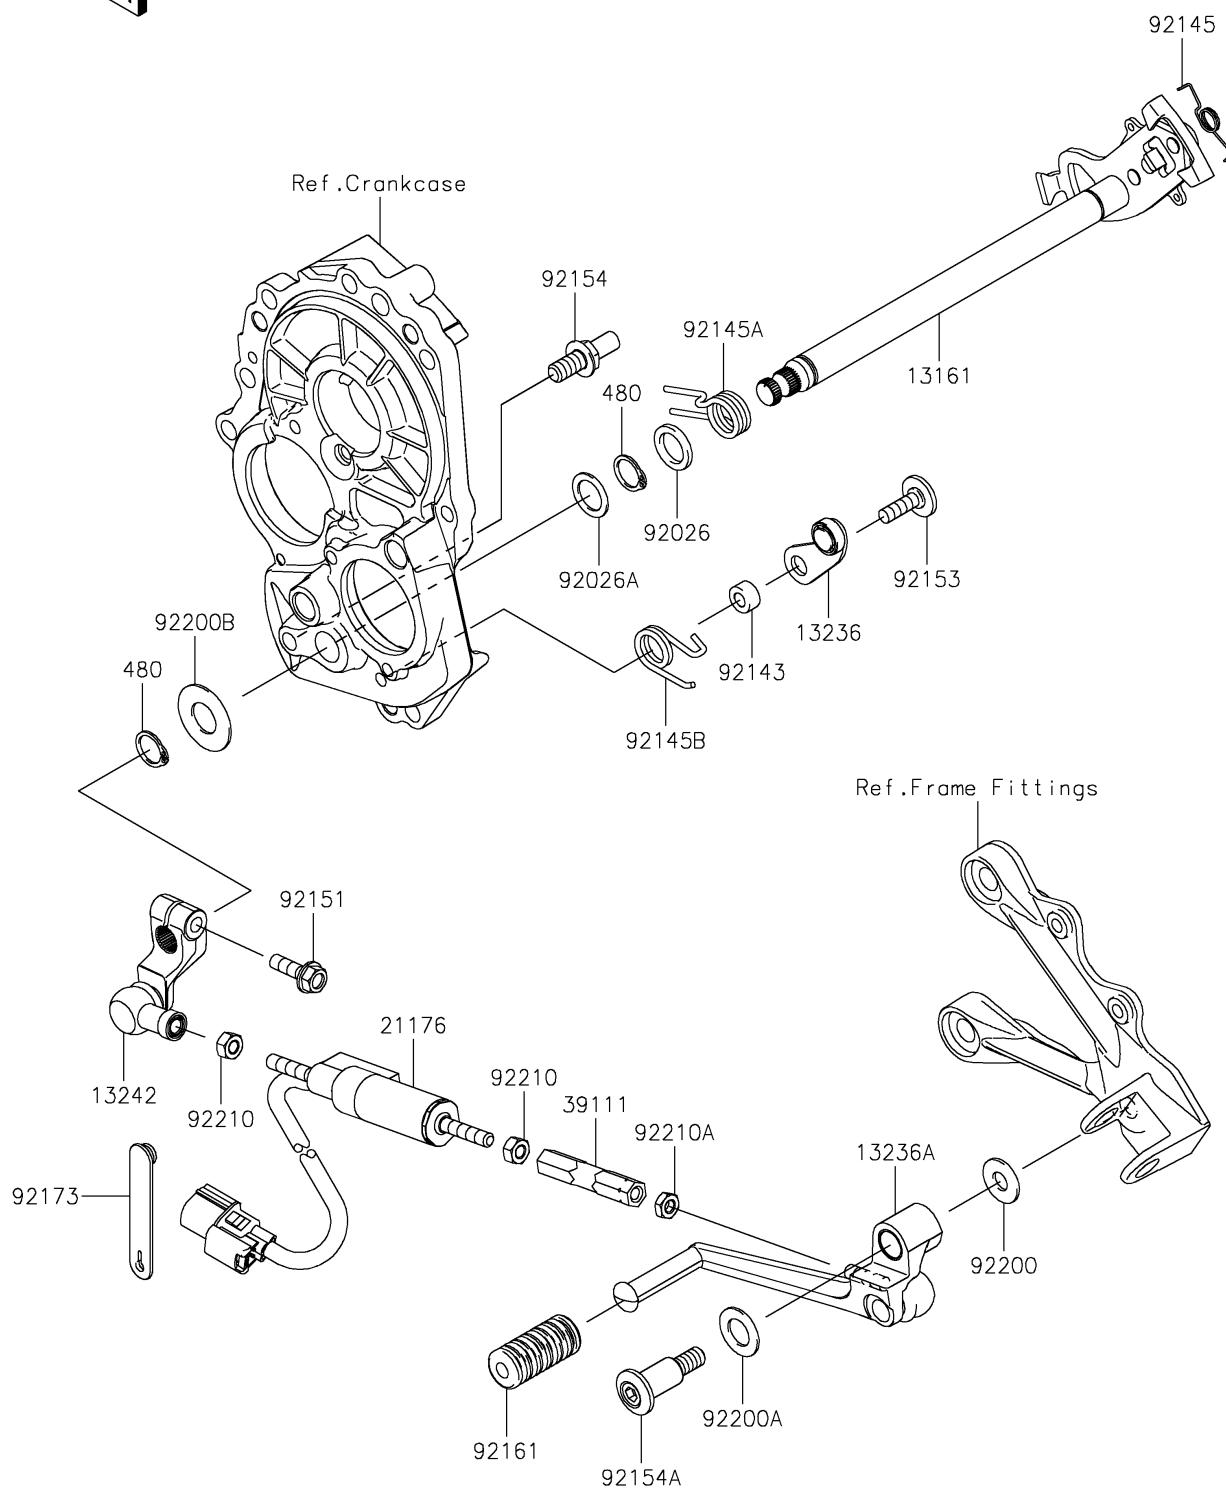

PARTS DIAGRAM

Gear Change Mechanism

E1370

2024 NINJA® ZX™-6R 40th ANNIVERSARY EDITION ABS

PARTS LIST

Gear Change Mechanism

ITEM NAME	PART NUMBER	QUANTITY
-----------	-------------	----------
