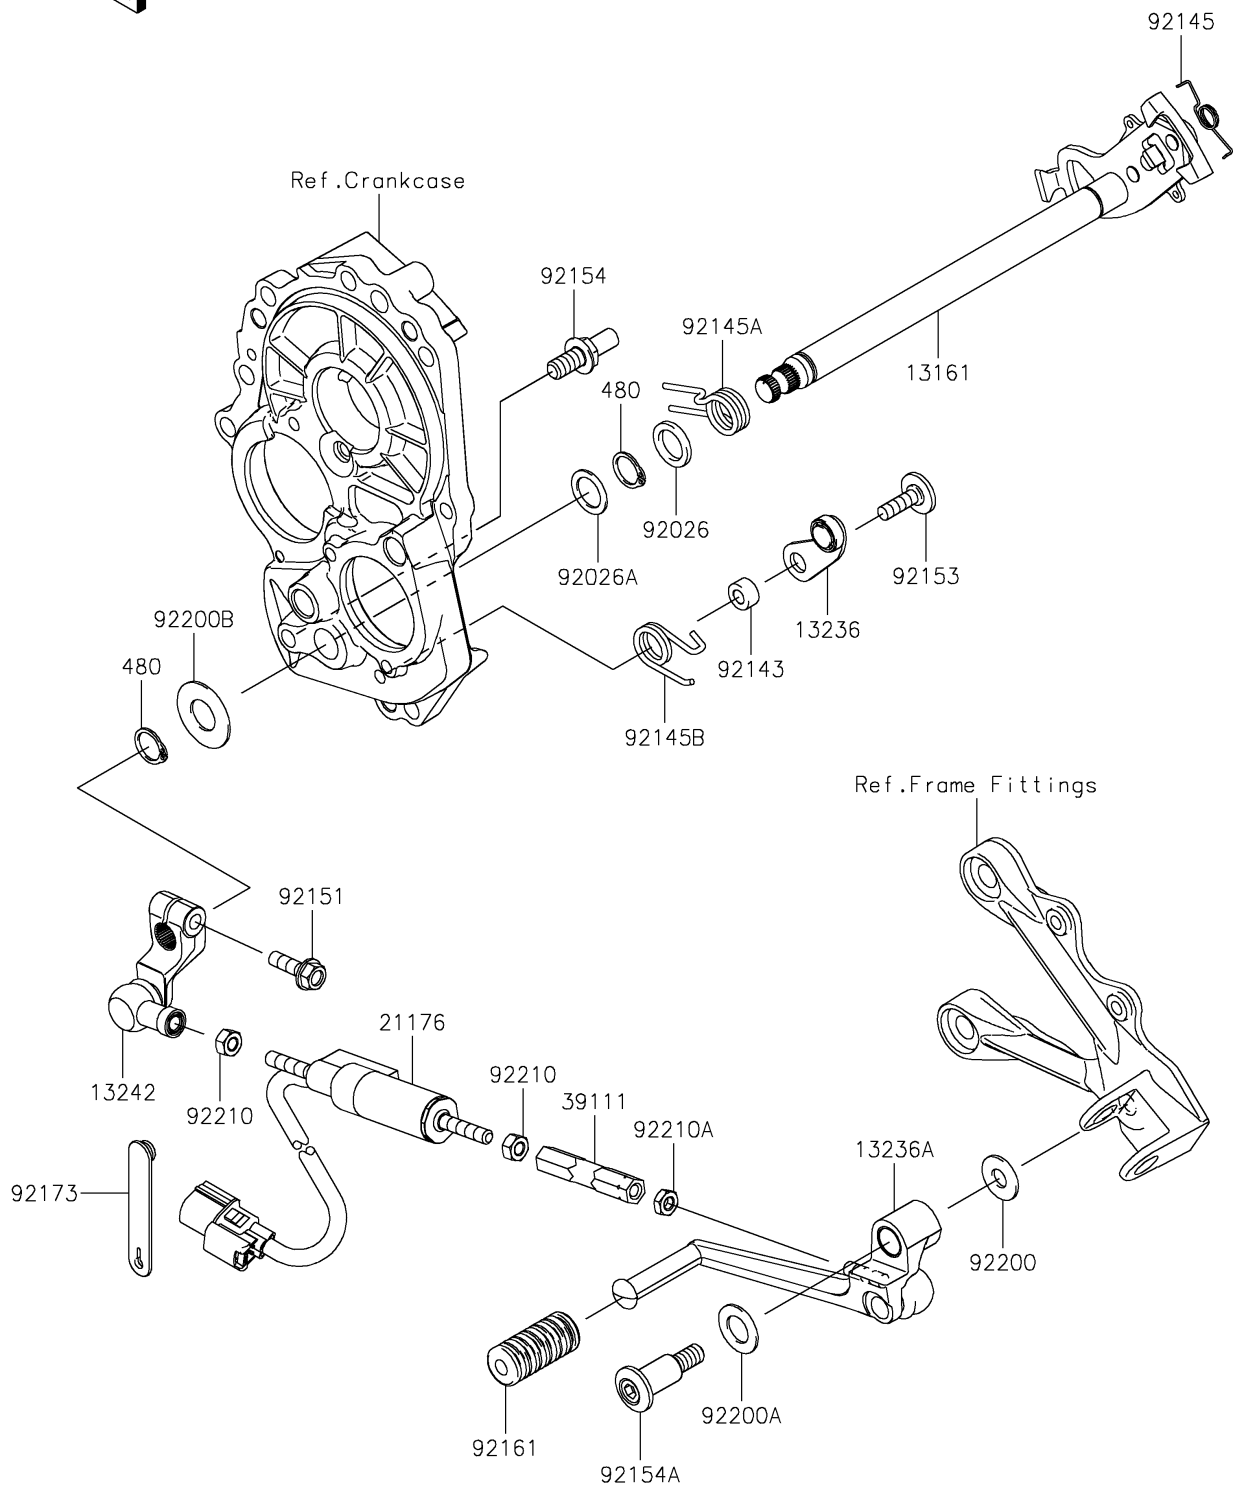

2024 Ninja® ZX-6R ABS

PARTS DIAGRAM

Gear Change Mechanism

E1370

2024 Ninja® ZX-6R ABS

PARTS LIST

Gear Change Mechanism

ITEM NAME

PART NUMBER

QUANTITY
