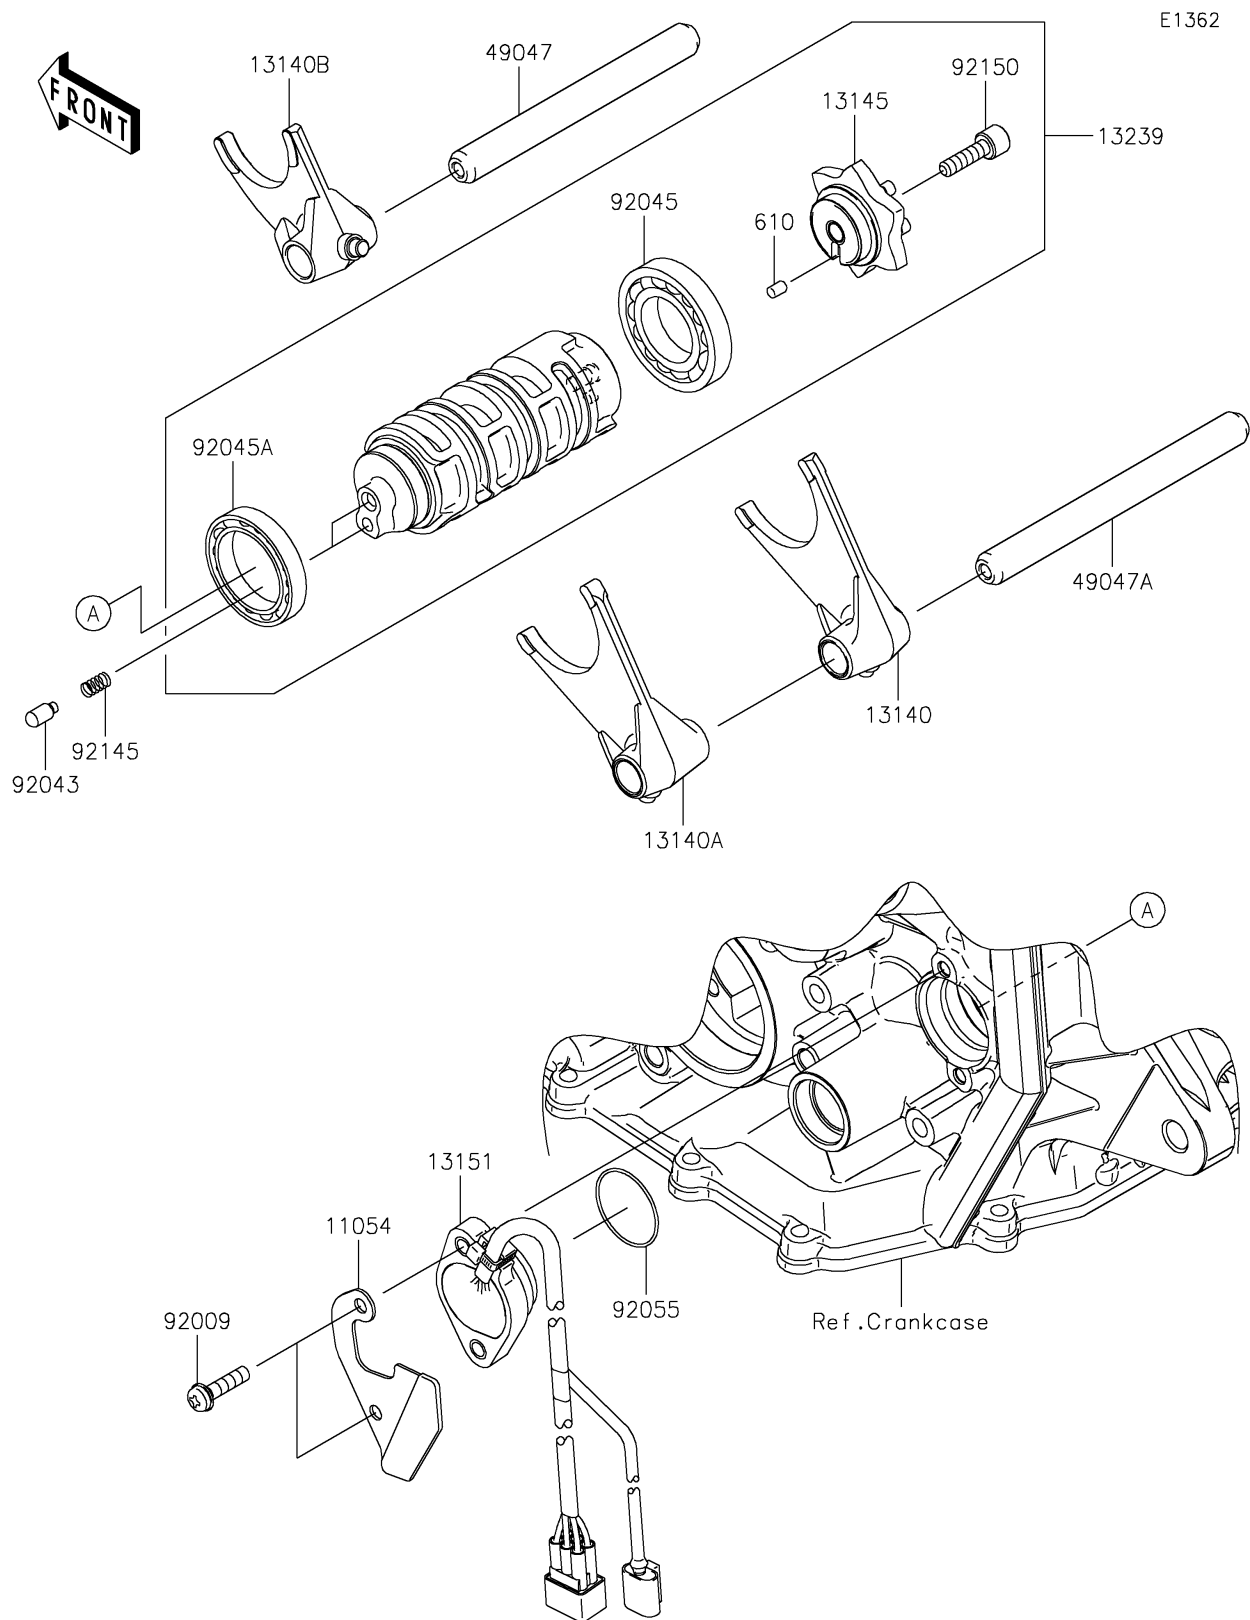

2024 Ninja ZX-6R ABS

PARTS DIAGRAM

Gear Change Drum/Shift Fork(s)

2024 Ninja ZX-6R ABS

PARTS LIST

Gear Change Drum/Shift Fork(s)

ITEM NAME	PART NUMBER	QUANTITY
-----------	-------------	----------
