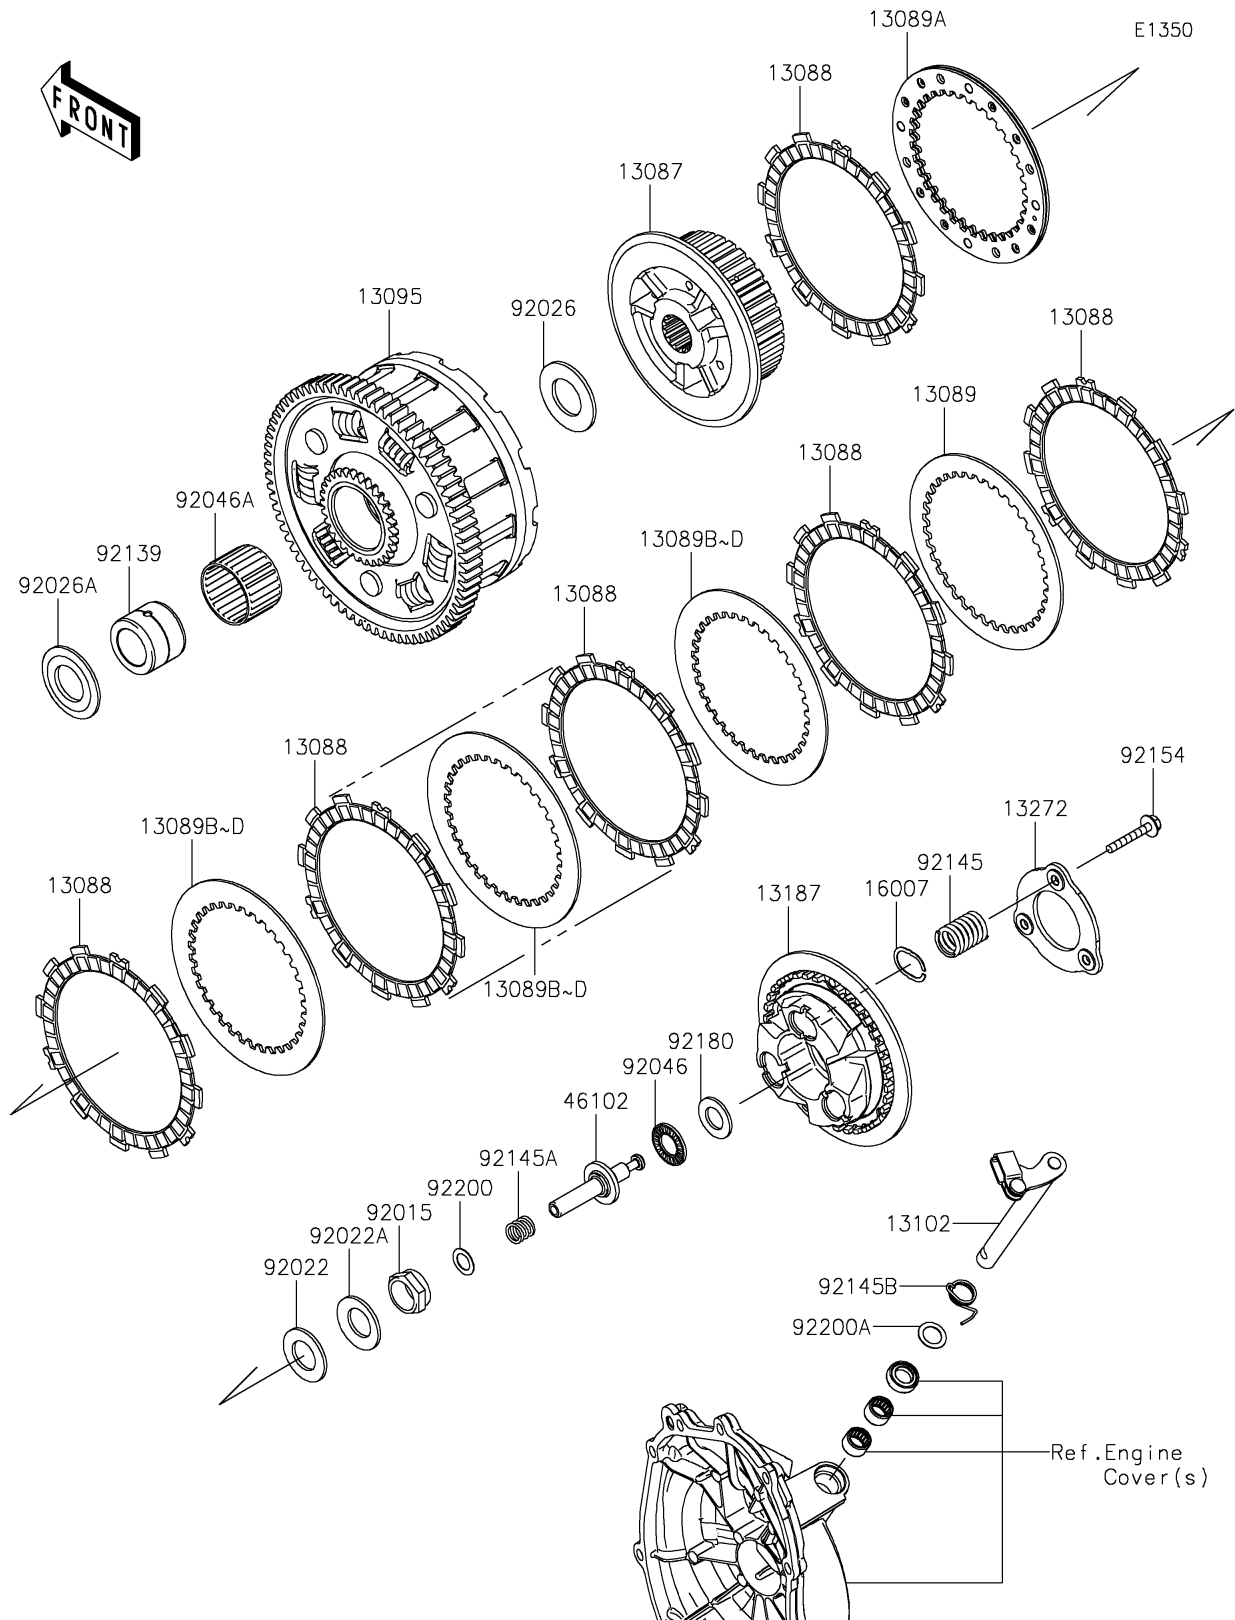

2024 NINJA® ZX™-6R 40th ANNIVERSARY EDITION ABS

Kawasaki
Let the Good Times Roll®

PARTS DIAGRAM Clutch

2024 NINJA® ZX™-6R 40th ANNIVERSARY EDITION ABS

PARTS LIST Clutch

ITEM NAME	PART NUMBER	QUANTITY
-----------	-------------	----------
