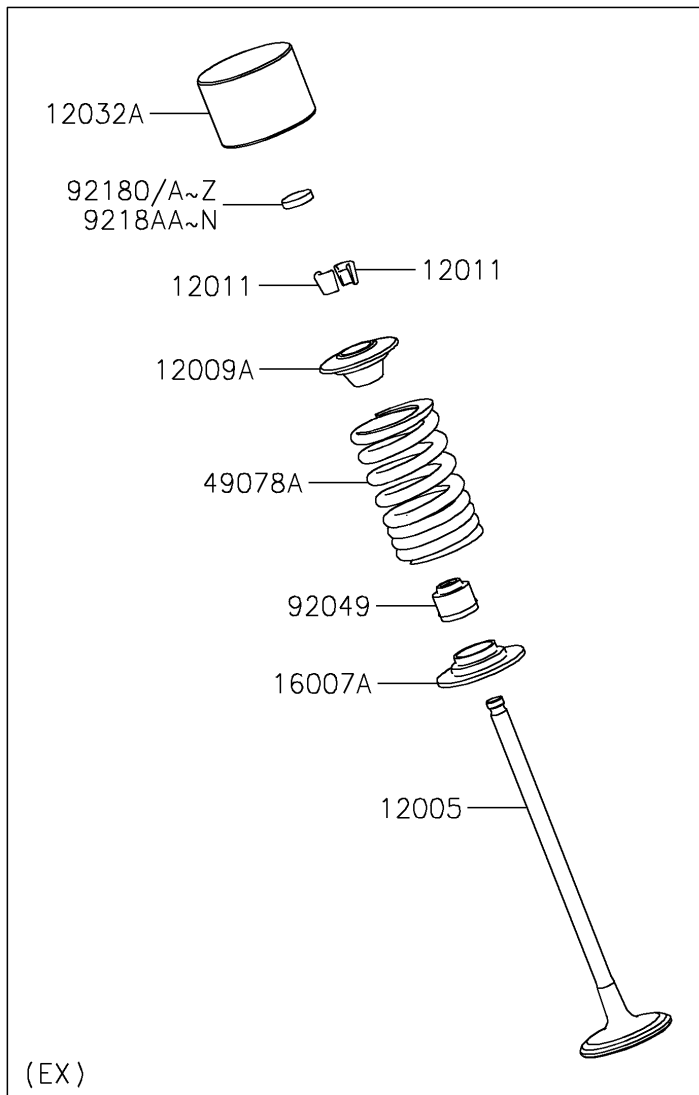

2024 Ninja ZX-6R ABS

PARTS DIAGRAM

Valve(s)

E1210

2024 Ninja ZX-6R ABS

PARTS LIST

Valve(s)

ITEM NAME

PART NUMBER

QUANTITY
