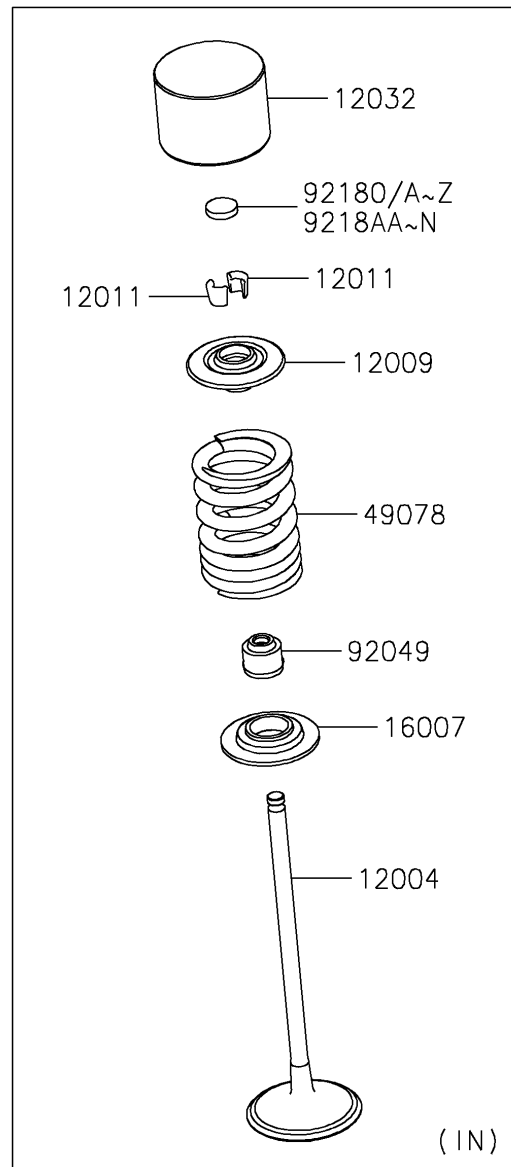

2024 Ninja ZX-6R ABS

PARTS DIAGRAM

Valve(s)

E1210

2024 Ninja ZX-6R ABS

PARTS LIST

Valve(s)

ITEM NAME

PART NUMBER

QUANTITY
