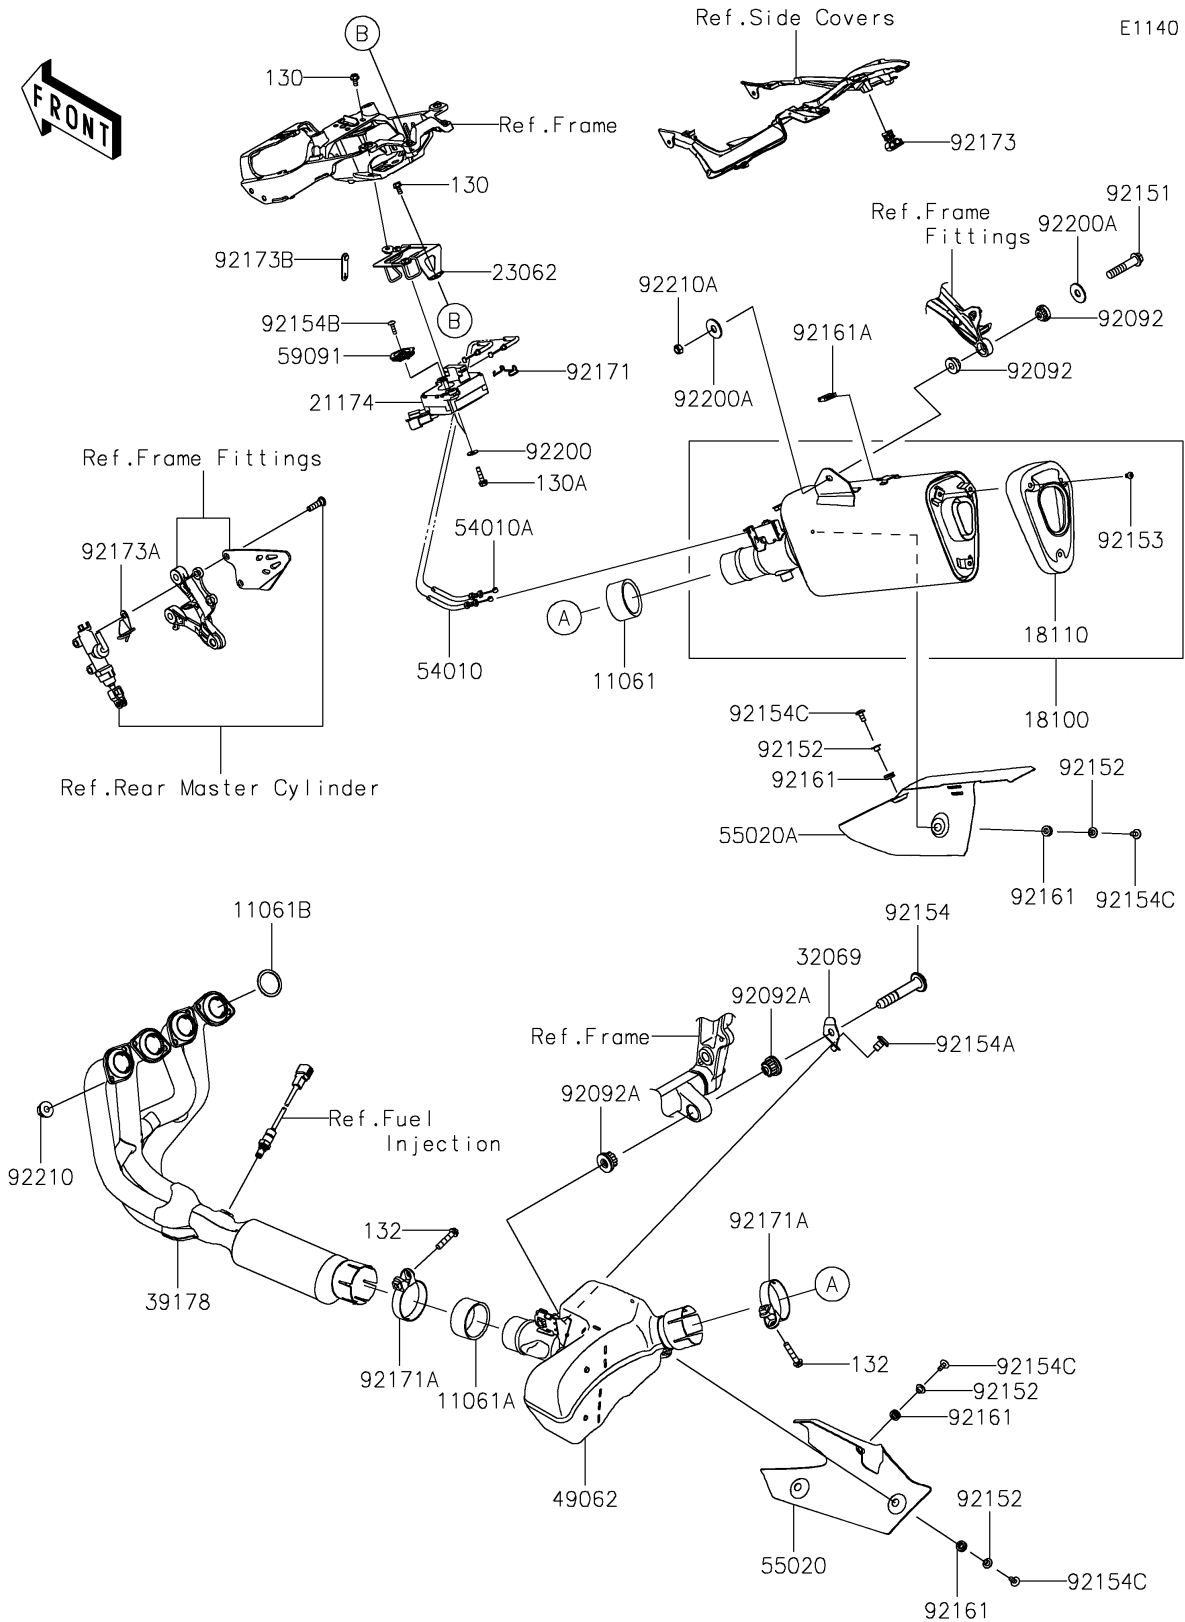

2024 NINJA® ZX™-6R 40th ANNIVERSARY EDITION ABS

PARTS DIAGRAM

Muffler(s)

2024 NINJA® ZX™-6R 40th ANNIVERSARY EDITION ABS

PARTS LIST

Muffler(s)

ITEM NAME	PART NUMBER	QUANTITY
-----------	-------------	----------
