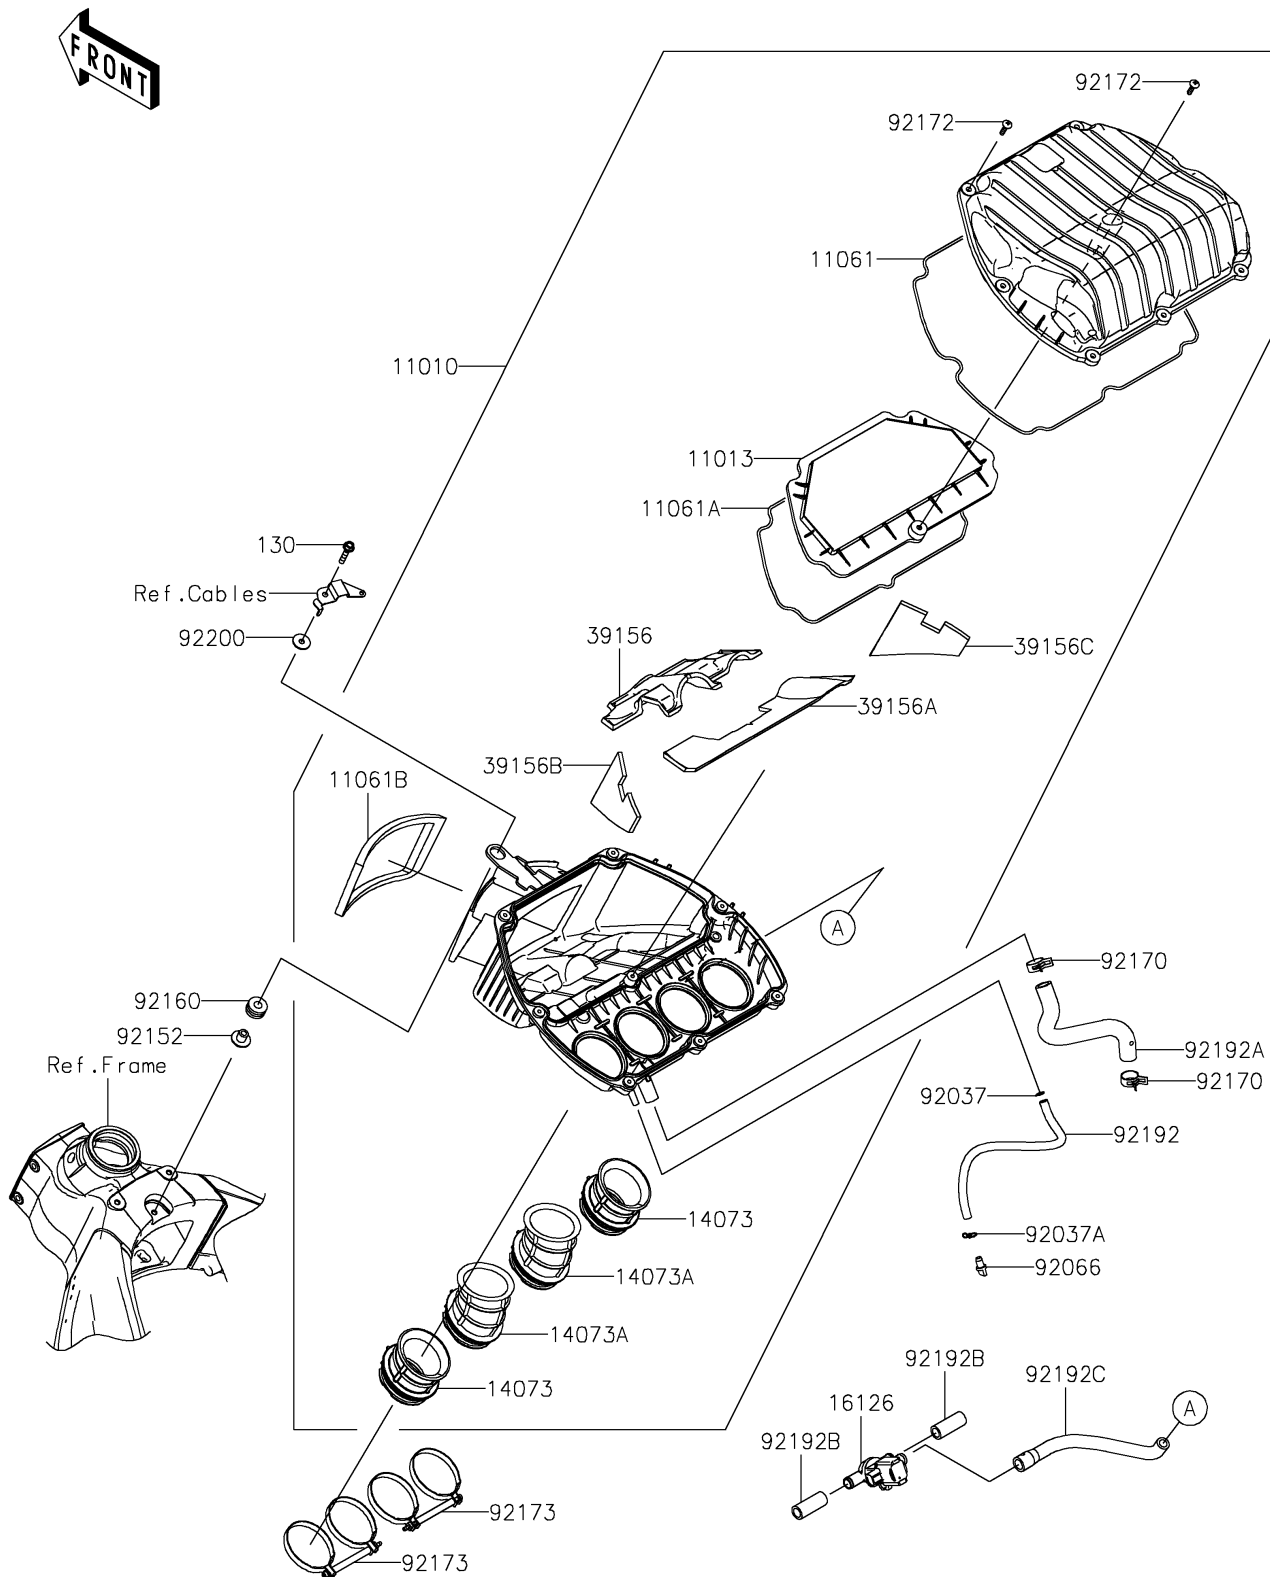

PARTS DIAGRAM

Air Cleaner

E1130

2024 NINJA® ZX™-6R 40th ANNIVERSARY EDITION ABS

PARTS LIST

Air Cleaner

ITEM NAME	PART NUMBER	QUANTITY
-----------	-------------	----------
