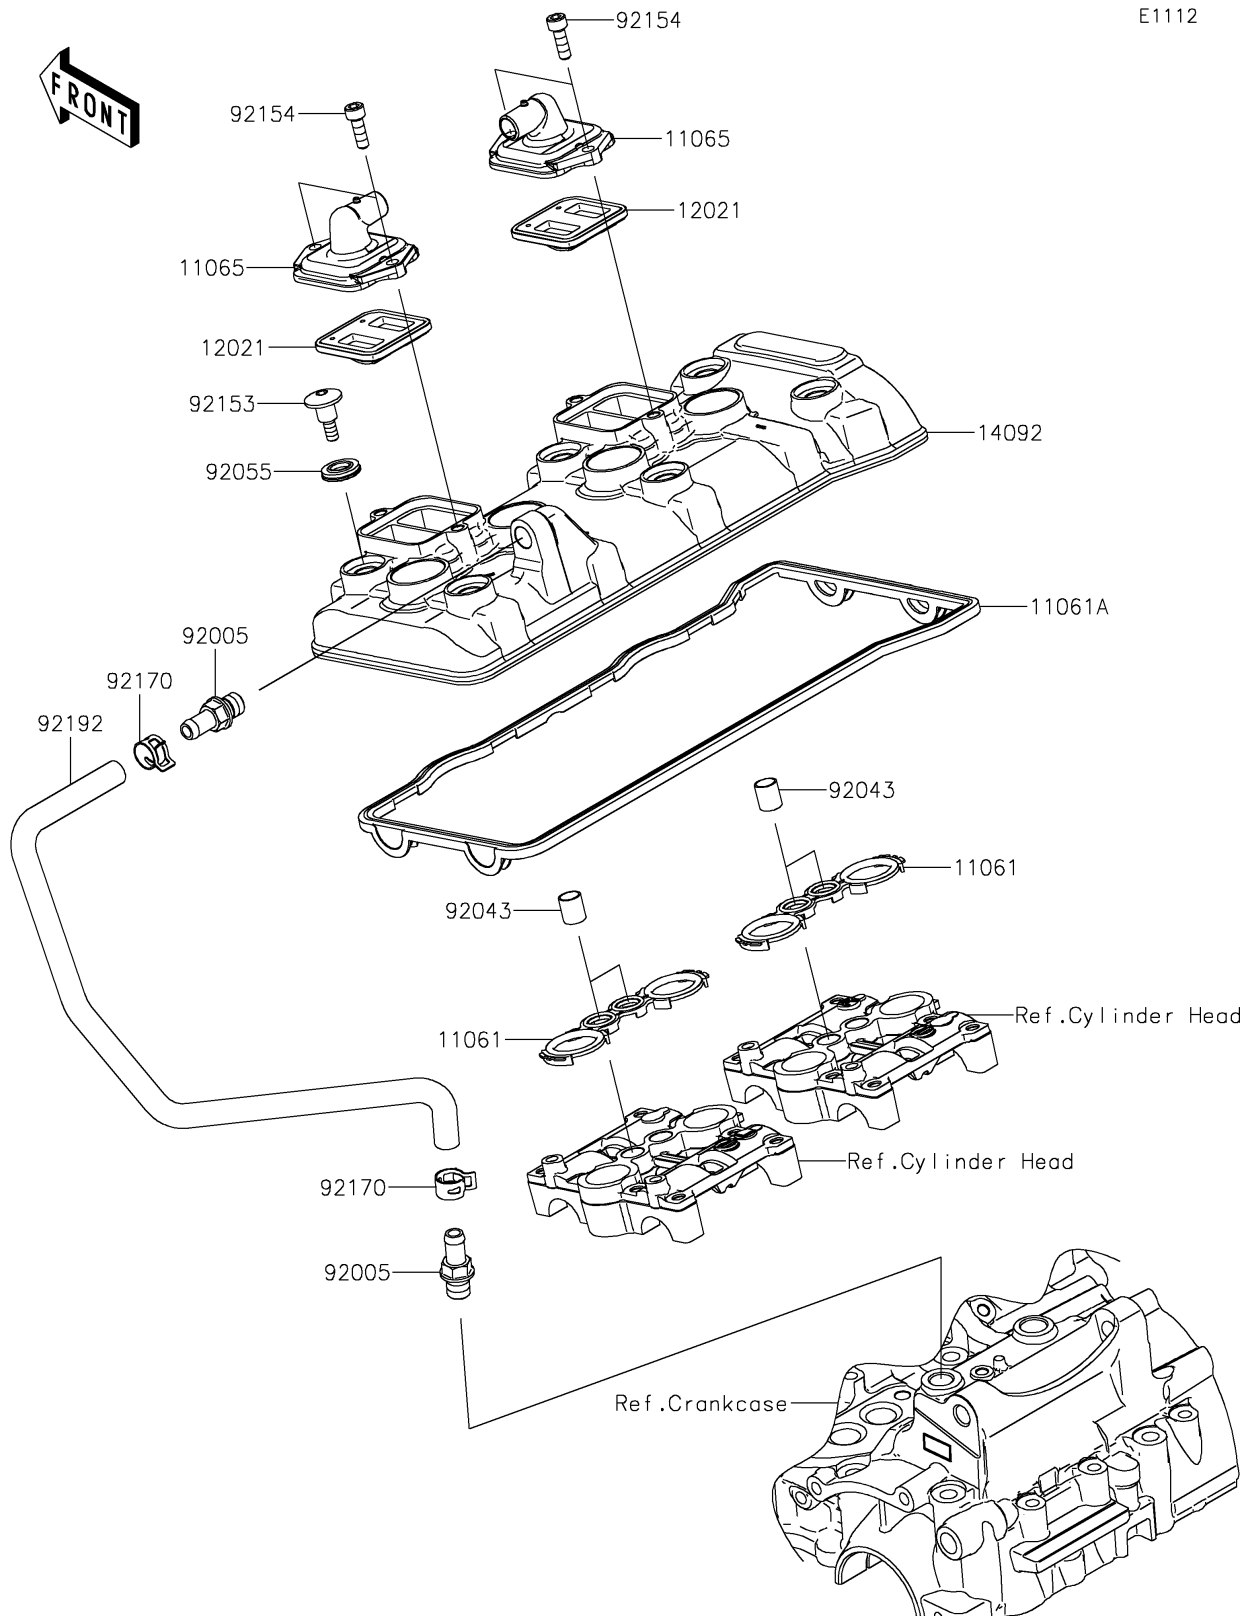

2024 Ninja® ZX-6R ABS

PARTS DIAGRAM

Cylinder Head Cover

E1112

2024 Ninja® ZX-6R ABS

PARTS LIST

Cylinder Head Cover

ITEM NAME

PART NUMBER

QUANTITY
