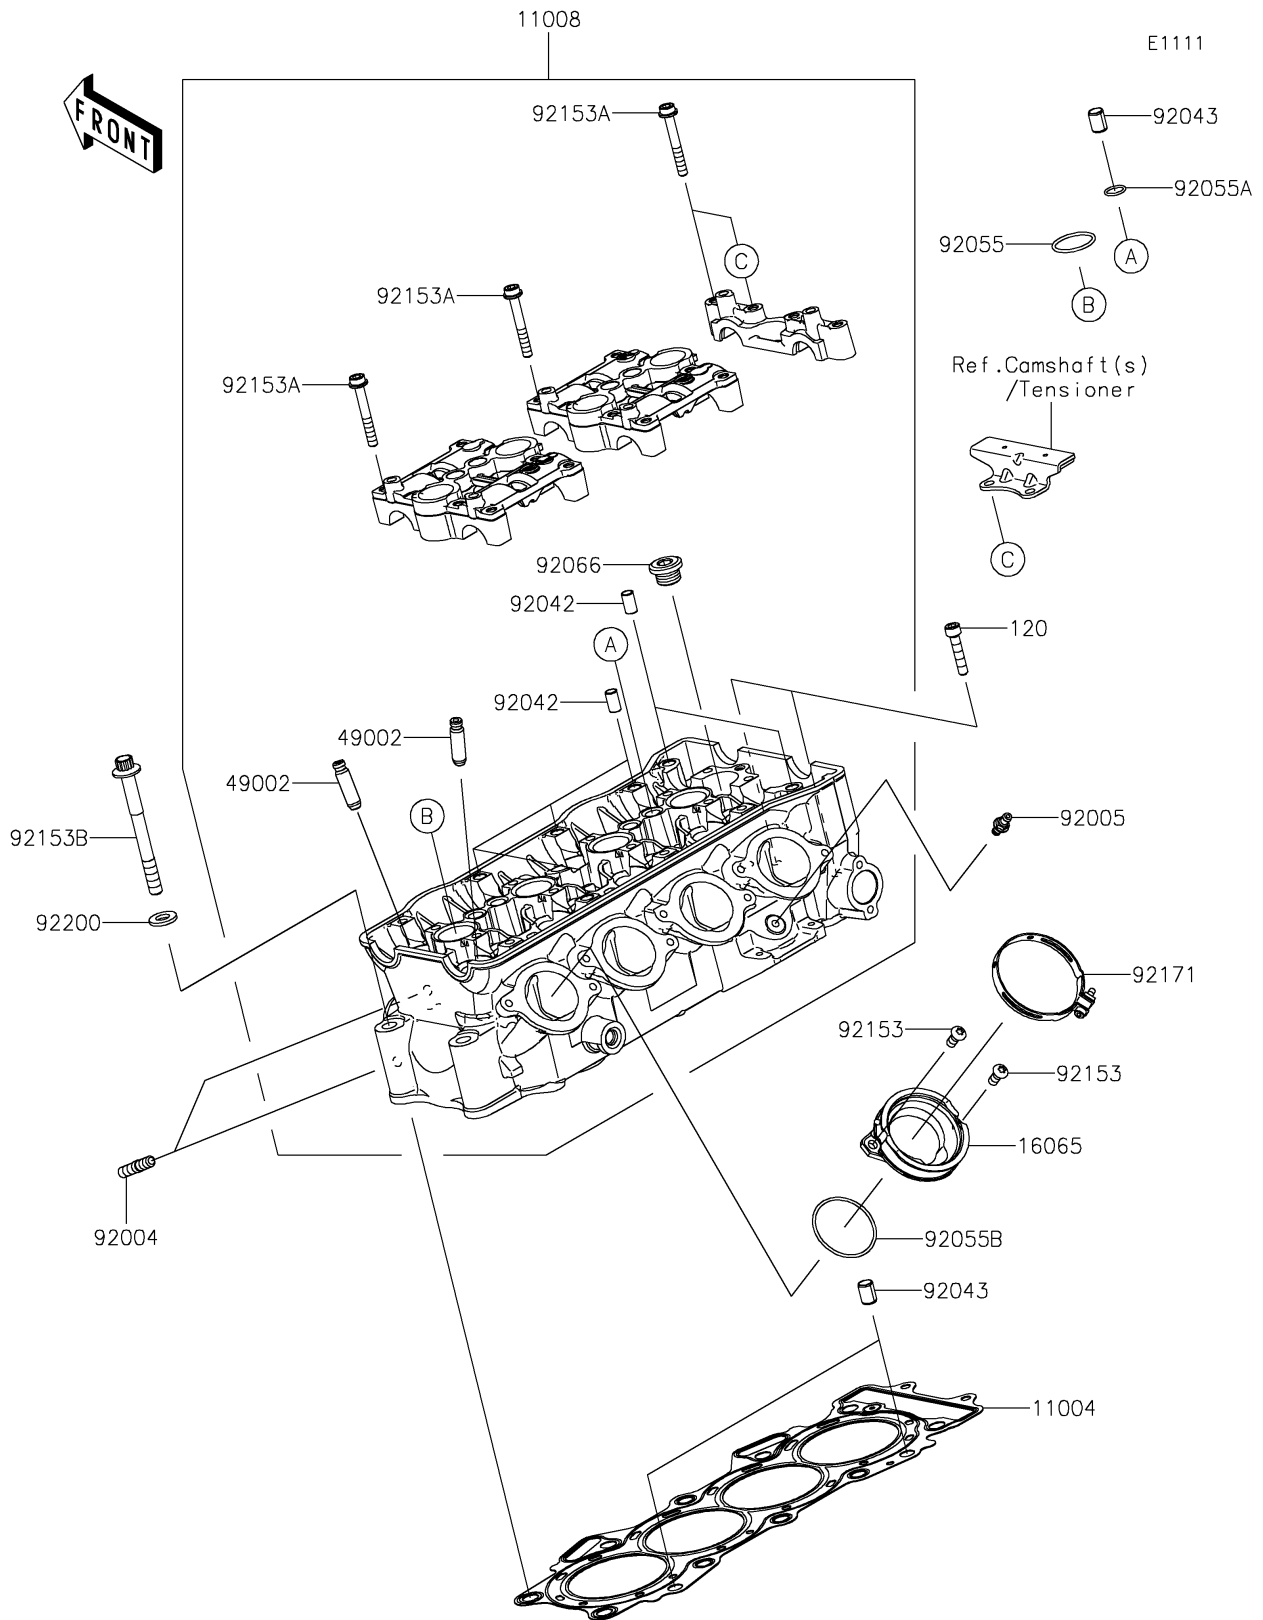

PARTS DIAGRAM Cylinder Head

2024 NINJA® ZX™-6R 40th ANNIVERSARY EDITION ABS

PARTS LIST Cylinder Head

ITEM NAME	PART NUMBER	QUANTITY
-----------	-------------	----------
