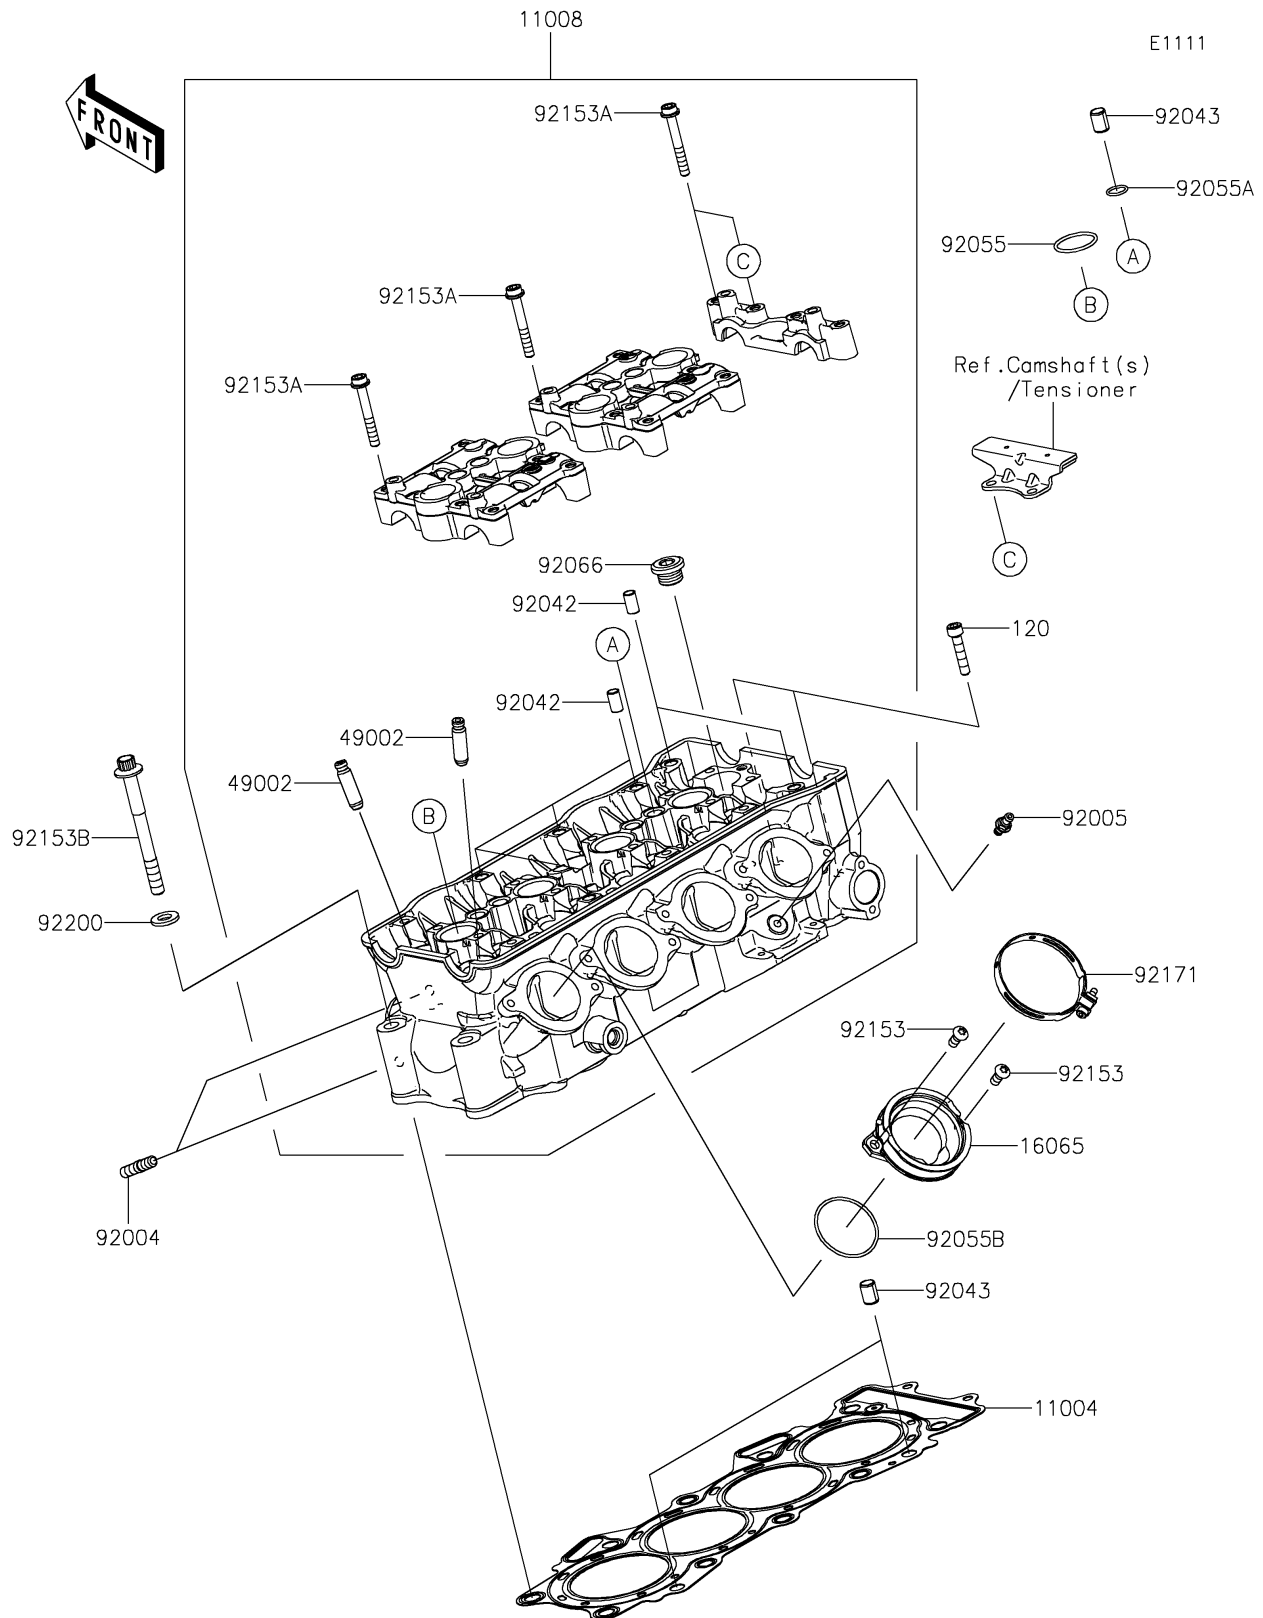

2024 Ninja® ZX-6R ABS

PARTS DIAGRAM

Cylinder Head

2024 Ninja® ZX-6R ABS

PARTS LIST

Cylinder Head

ITEM NAME

PART NUMBER

QUANTITY
