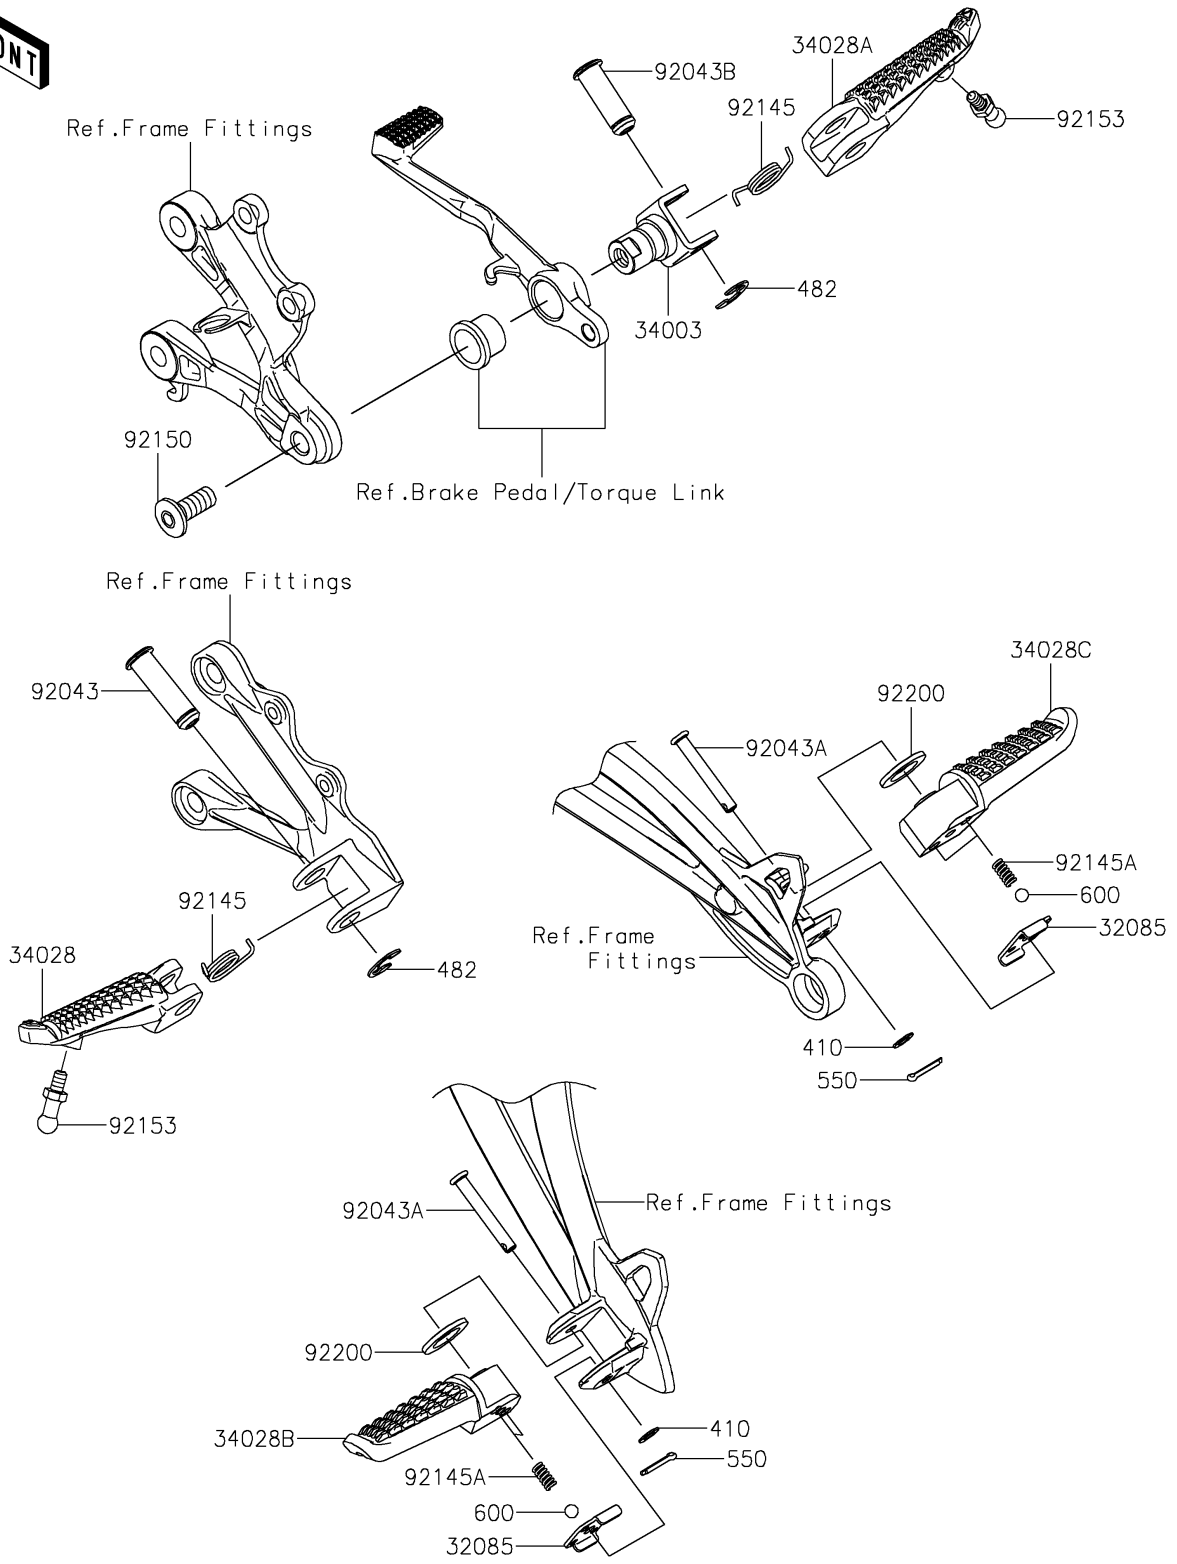

2023 NINJA® ZX™-6R KRT EDITION

PARTS DIAGRAM

Footrests

F2160

2023 NINJA[®] ZX[™]-6R KRT EDITION

PARTS LIST

Footrests

ITEM NAME	PART NUMBER	QUANTITY
-----------	-------------	----------
