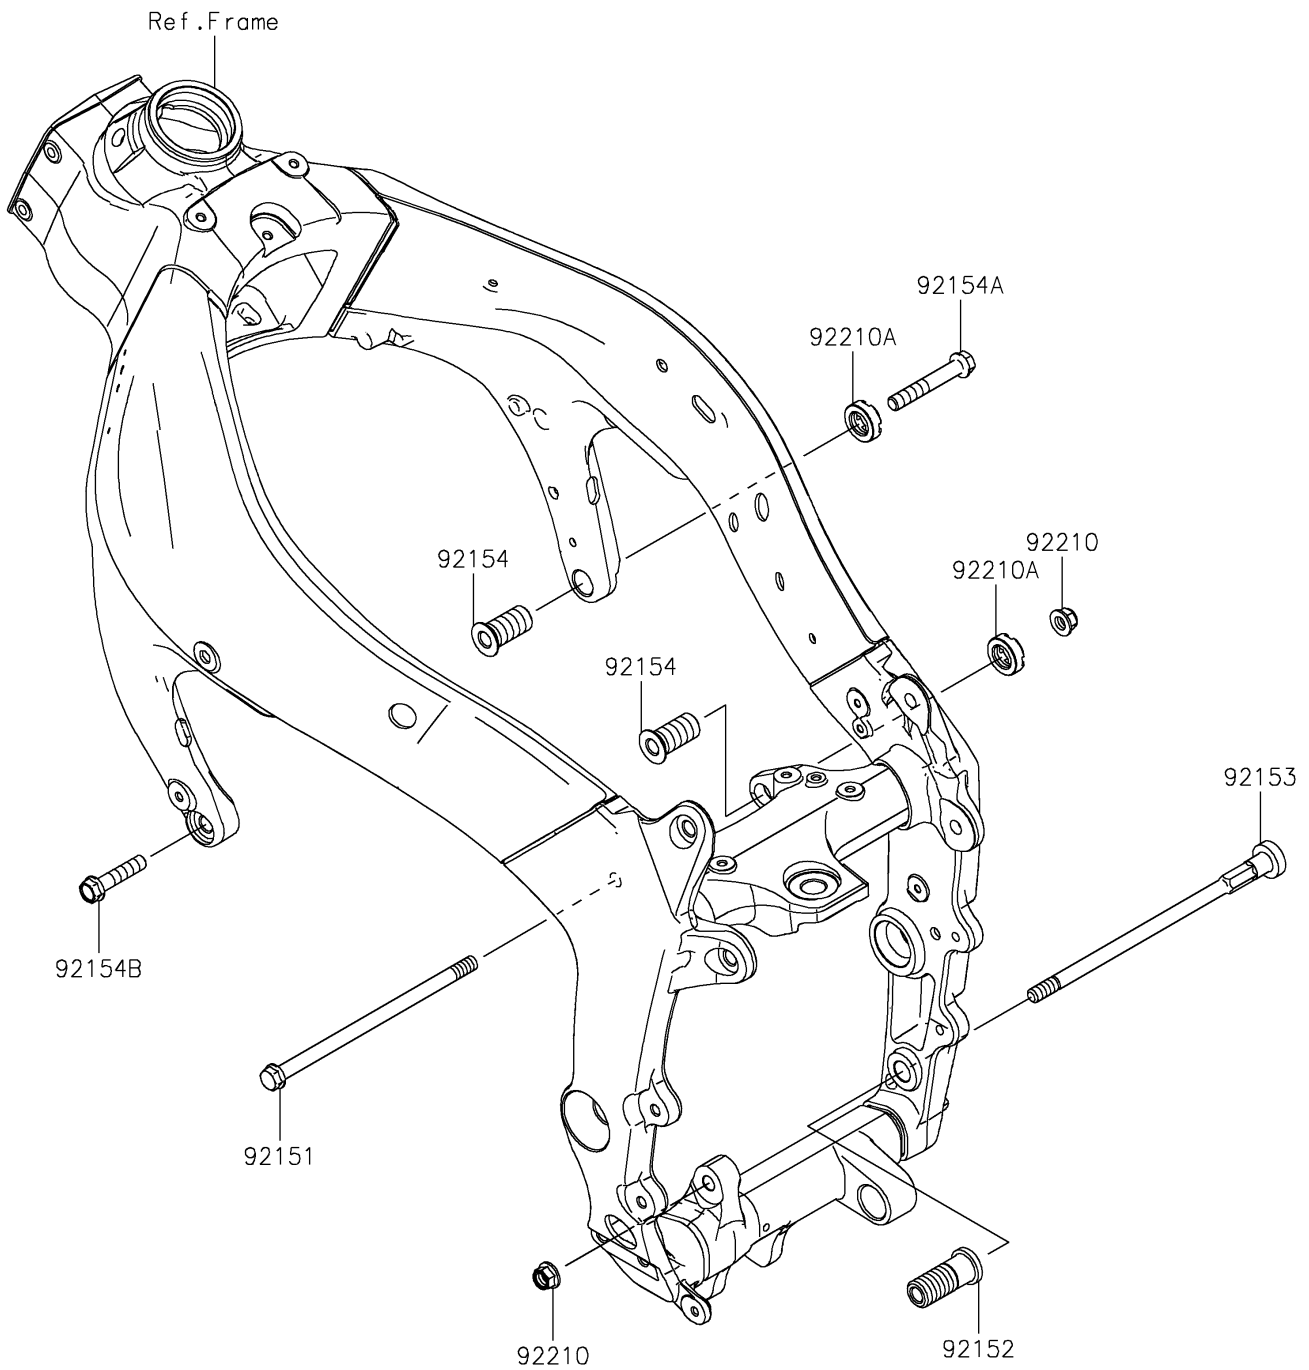

2023 Ninja® ZX-6R ABS KRT Edition

PARTS DIAGRAM

Engine Mount

F2122

2023 Ninja® ZX-6R ABS KRT Edition

Kawasaki
Let the Good Times Roll®

PARTS LIST Engine Mount

| ITEM NAME | PART NUMBER | QUANTITY |
|-----------|-------------|----------|
|-----------|-------------|----------|
