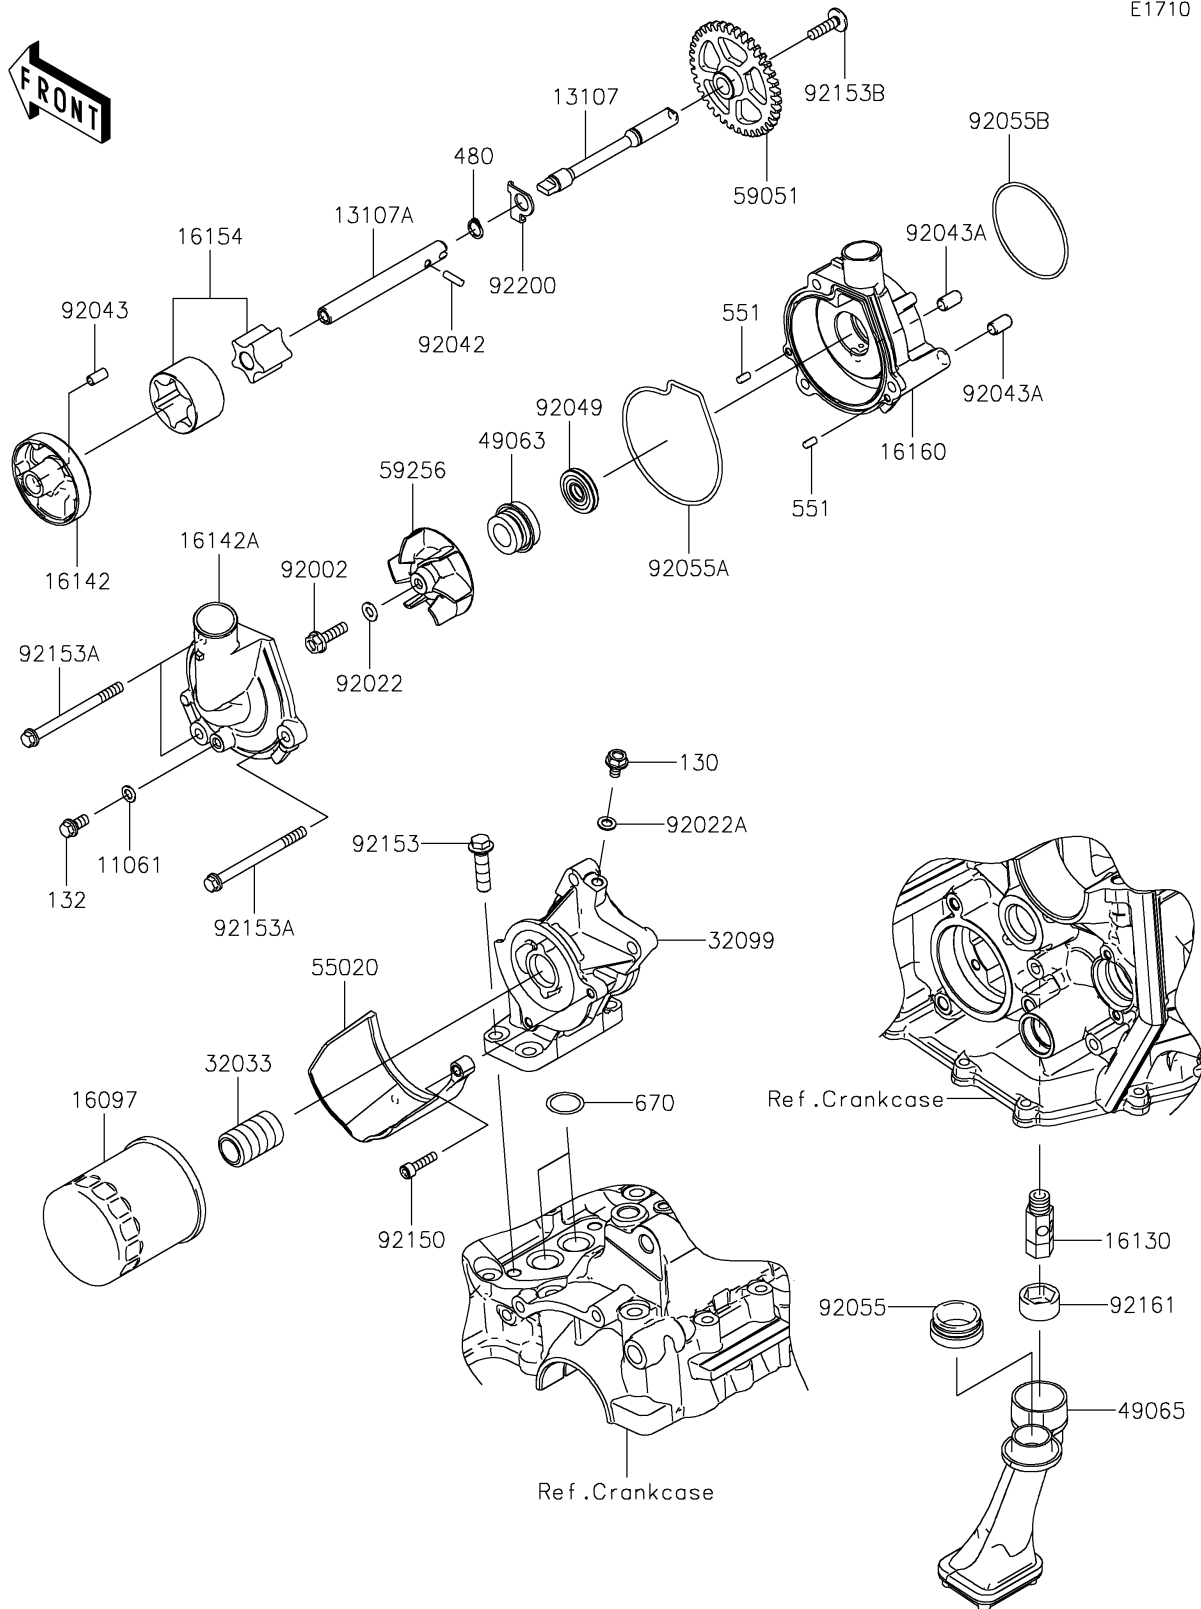

2023 Ninja® ZX-6R ABS KRT Edition

PARTS DIAGRAM

Oil Pump/Oil Filter

E1710

2023 Ninja® ZX-6R ABS KRT Edition

Kawasaki
Let the Good Times Roll®

PARTS LIST

Oil Pump/Oil Filter

ITEM NAME	PART NUMBER	QUANTITY
GASKET (Ref # 11061)	11061-0107	1
SHAFT,PUMP,RH (Ref # 13107)	13107-0132	1
SHAFT,PUMP,LH (Ref # 13107A)	13107-0202	1
FILTER-ASSY-OIL (Ref # 16097)	16097-0008	1
VALVE-ASSY-RELIEF (Ref # 16130)	16130-1059	1
COVER-PUMP (Ref # 16142)	16142-0057	1
COVER-PUMP,WATER (Ref # 16142A)	16142-0732	1
ROTOR-PUMP (Ref # 16154)	16154-0057	1
BODY,WATER PUMP (Ref # 16160)	16160-0815	1
PIPE,OIL FILTER (Ref # 32033)	32033-1535	1
CASE,OIL FILTER&COOLER (Ref # 32099)	32099-0727	1
SEAL-MECHANICAL (Ref # 49063)	49063-1055	1
FILTER-OIL (Ref # 49065)	49065-0024	1
GUARD,OIL FILTER (Ref # 55020)	55020-0358	1
GEAR-SPUR,37T (Ref # 59051)	59051-0092	1
IMPELLER (Ref # 59256)	59256-0555	1
BOLT,6X22 (Ref # 92002)	92002-1154	1
WASHER,6.1X12X1 (Ref # 92022)	92022-077	1
WASHER,6.2X11X1 (Ref # 92022A)	92022-304	1
PIN,DOWEL,4X13.8 (Ref # 92042)	92042-030	1
PIN,4.2X6X12 (Ref # 92043)	92043-1262	1
PIN,6.2X8X14 (Ref # 92043A)	92043-1263	2
SEAL-OIL (Ref # 92049)	92049-0798	1
RING-O,OIL FILTER (Ref # 92055)	92055-1503	1
RING-O,WATER PUMP COVER (Ref # 92055A)	92055-1532	1
RING-O,59.6X2.4 (Ref # 92055B)	92055-3018	1
BOLT,SOCKET,5X20 (Ref # 92150)	92150-1019	2
BOLT,FLANGED,8X30 (Ref # 92153)	92153-1086	4
BOLT,FLANGED,6X75 (Ref # 92153A)	92153-1649	3

2023 Ninja® ZX-6R ABS KRT Edition

Kawasaki
Let the Good Times Roll®

PARTS LIST

Oil Pump/Oil Filter

ITEM NAME	PART NUMBER	QUANTITY
BOLT,SOCKET,6X22 (Ref # 92153B)	92153-1792	1
DAMPER (Ref # 92161)	92161-0070	1
WASHER (Ref # 92200)	92200-0317	1
BOLT-FLANGED,6X10 (Ref # 130)	130BD0610	1
BOLT-FLANGED-SMALL,6X12 (Ref # 132)	132BA0612	1
CIRCLIP-TYPE-C,11MM (Ref # 480)	480J1100	1
PIN-DOWEL,4X8 (Ref # 551)	551A0408	2
O RING,18MM (Ref # 670)	670D2018	2