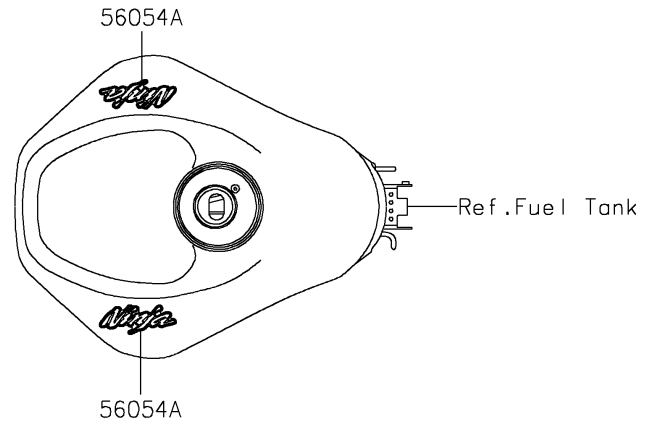

2023 Ninja ZX-6R (CA)

PARTS DIAGRAM

Decals(Blue)(HNFNN/HNFNL/HPFNN/HPFNL)

F2861

2023 Ninja ZX-6R (CA)

PARTS LIST

Decals(Blue)(HNFNN/HNFNL/HPFNN/HPFNL)

ITEM NAME

PART NUMBER

QUANTITY
