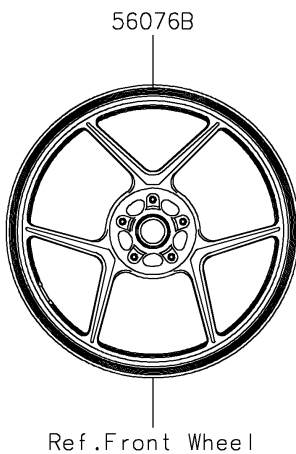

2023 Ninja ZX-6R (CA)

PARTS DIAGRAM

Decals(Blue)(HNFNN/HNFNL/HPFNN/HPFNL)

F2861

2023 Ninja ZX-6R (CA)

PARTS LIST

Decals(Blue)(HNFNN/HNFNL/HPFNN/HPFNL)

ITEM NAME

PART NUMBER

QUANTITY
