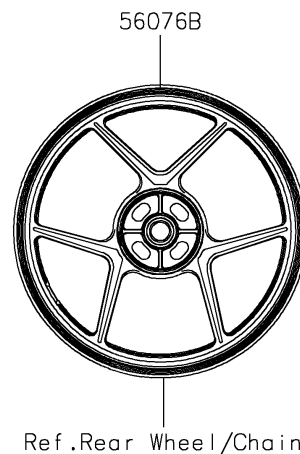

2023 Ninja ZX-6R (CA)

PARTS DIAGRAM

Decals(Blue)(HNFNN/HNFNL/HPFNN/HPFNL)

F2861

2023 Ninja ZX-6R (CA)

PARTS LIST

Decals(Blue)(HNFNN/HNFNL/HPFNN/HPFNL)

ITEM NAME

PART NUMBER

QUANTITY
