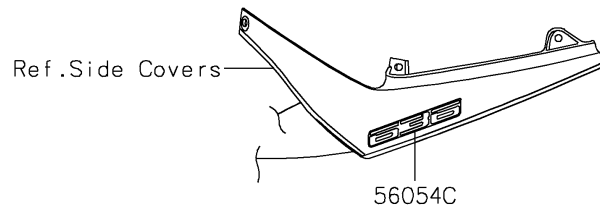

2022 Ninja ZX-6R KRT Edition

PARTS DIAGRAM

Decals(Blue)(HNFNN/HNFNL/HPFNN/HPFNL)

F2861

2022 Ninja ZX-6R KRT Edition

PARTS LIST

Decals(Blue)(HNFNN/HNFNL/HPFNN/HPFNL)

ITEM NAME