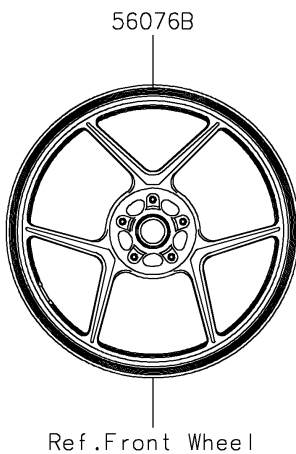

2022 Ninja ZX-6R KRT Edition

PARTS DIAGRAM

Decals(Blue)(HNFNN/HNFNL/HPFNN/HPFNL)

F2861

2022 Ninja ZX-6R KRT Edition

PARTS LIST

Decals(Blue)(HNFNN/HNFNL/HPFNN/HPFNL)

ITEM NAME

PART NUMBER

QUANTITY
