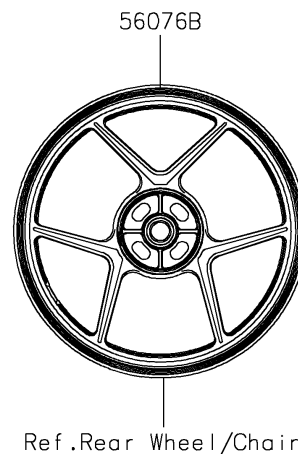

2022 Ninja ZX-6R KRT Edition

PARTS DIAGRAM

Decals(Blue)(HNFNN/HNFNL/HPFNN/HPFNL)

F2861

2022 Ninja ZX-6R KRT Edition

PARTS LIST

Decals(Blue)(HNFNN/HNFNL/HPFNN/HPFNL)

ITEM NAME

PART NUMBER

QUANTITY
