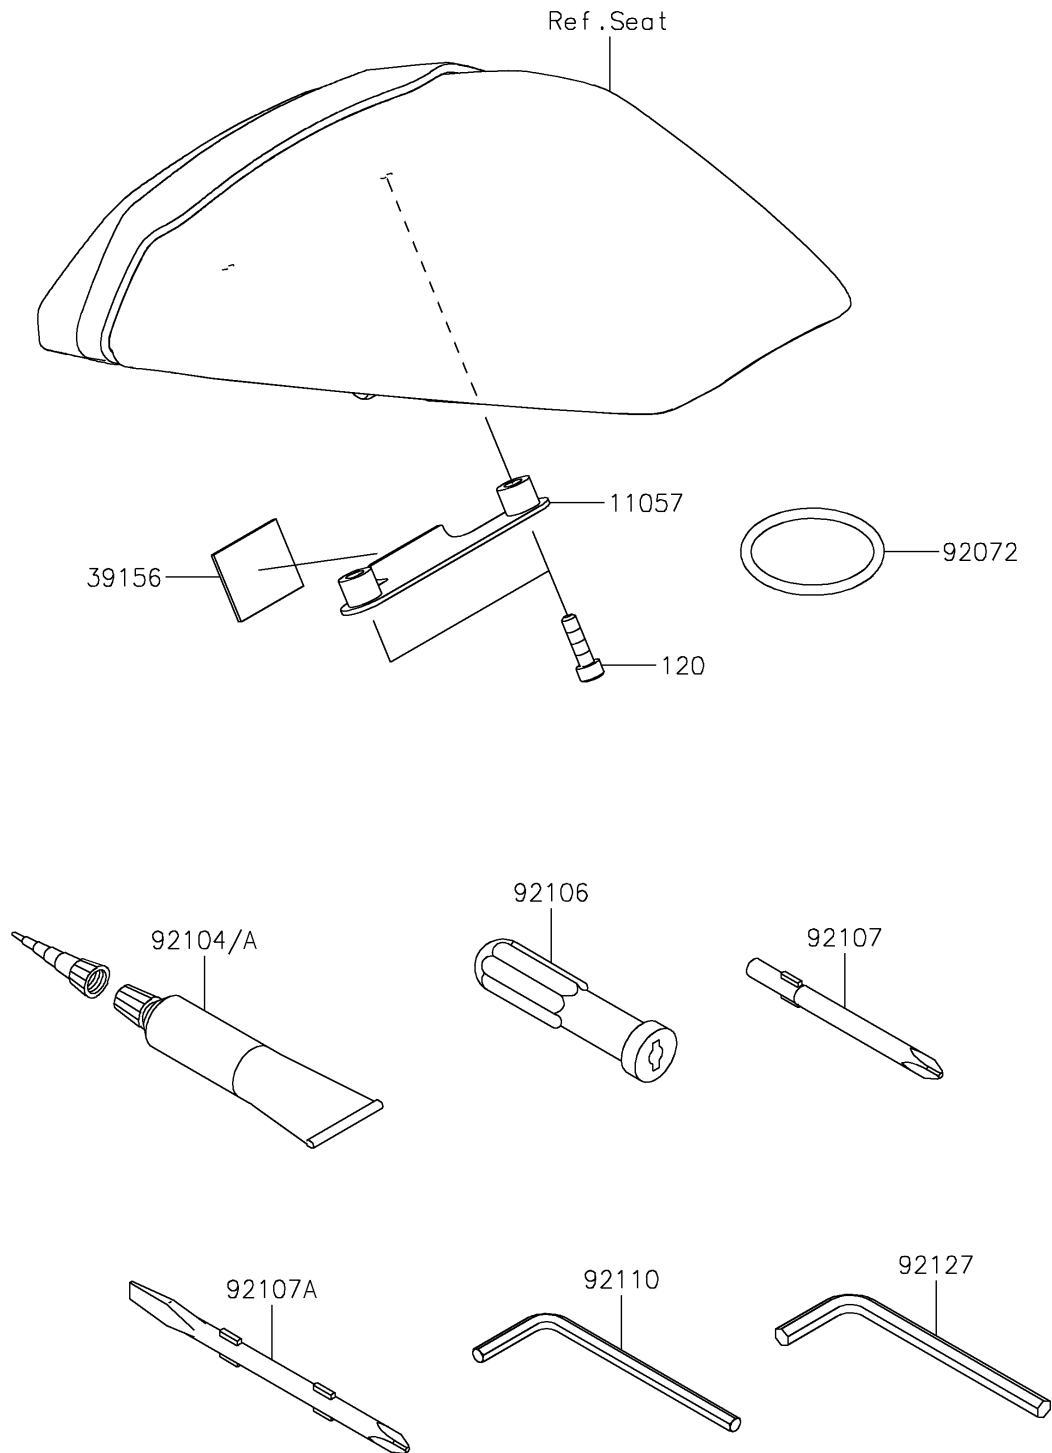

2022 NINJA[®] ZX[™]-6R

PARTS DIAGRAM

Owner's Tools

F2810

2022 NINJA[®] ZX[™]-6R

PARTS LIST

Owner's Tools

ITEM NAME

PART NUMBER

QUANTITY
